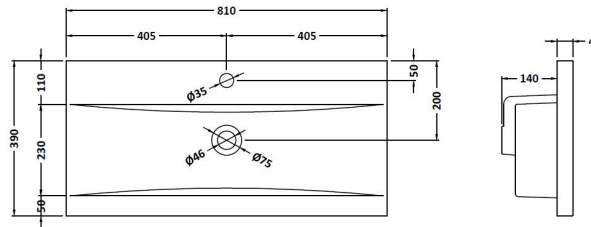

Packaging Dimensions

Height (mm):	391
Width (mm):	832
Depth (mm):	391
Gross Weight (kg):	17.5

Packaging Data

Box Colour:	Brown Cardboard Box - Printed
Box Qty:	0
Label Size:	0 x 0
Label Colour:	Not Applicable
Label Qty:	0

Outer Box Dimensions (If Applicable)

Height (mm):	
Width (mm):	
Depth (mm):	
Gross Weight (kg):	
Barcode:	5056462660868

Product Details

Country of Origin:	China
Fitting Instruction:	No
CE Certification:	N/A
FSC Certified Materials:	Yes
Colour:	Gloss Mid Grey
Construction Method:	Cam & Wood Dowel
Construction Type:	Rigid
Cabinet Finish:	MFC Painted Gloss
Fascia Finish:	Mdf Painted Gloss
Cabinet Thickness (mm):	16
Fascia Thickness (mm):	18
Drawer Included:	Yes
Drawer Type:	80mm High Metal S/C Inc Galler
No of Shelves:	0
Hinge Type:	Not Applicable
Hinge Included:	Not Applicable
Adjustable Legs:	No, Not Required
Fixings Included:	Yes
Handle Style:	Contemporary
Waste Shroud:	Yes
Handle Included:	Yes, Supplied
Handle Type:	D-Shape

Sales Code: NVM015

Description: 800 Mid Edged Basin 1 Th

Product Dimensions

Height (mm):	180
Width (mm):	810
Depth (mm):	390
Nett Weight (kg):	15

Packaging Dimensions

Height (mm):	210
Width (mm):	410
Depth (mm):	830
Gross Weight (kg):	15

Packaging Data

Box Colour:	Brown Cardboard Box
Box Qty:	1
Label Size:	100 x 50
Label Colour:	White Label
Label Qty:	2

Outer Box Dimensions (If Applicable)

Height (mm):	
Width (mm):	
Depth (mm):	
Gross Weight (kg):	
Barcode:	5055369043422