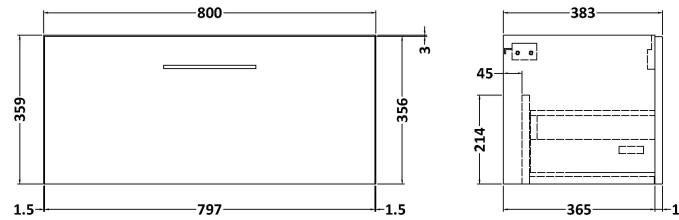

Sales Code: ARN1325A

Description: 800 Wh 1-Drawer Vanity & Basin 1

Packaging Details

Barcode: 5056462668666

Sales Code: NVF1325

Description: 800 Single Drawer Unit (365 Deep)

Product Dimensions

Height (mm):	359
Width (mm):	800
Depth (mm):	383
Nett Weight (kg):	17

Packaging Dimensions

Height (mm):	391
Width (mm):	832
Depth (mm):	391
Gross Weight (kg):	17.5

Packaging Data

Box Colour:	Brown Cardboard Box - Printed
Box Qty:	0
Label Size:	0 x 0
Label Colour:	Not Applicable
Label Qty:	0

Sales Code: NVM015

Description: 800 Mid Edged Basin 1 Th

Product Dimensions

Height (mm):	180
Width (mm):	810
Depth (mm):	390
Nett Weight (kg):	15

Packaging Dimensions

Height (mm):	210
Width (mm):	410
Depth (mm):	830
Gross Weight (kg):	15

Packaging Data

Box Colour:	Brown Cardboard Box
Box Qty:	1
Label Size:	100 x 50
Label Colour:	White Label
Label Qty:	2

Outer Box Dimensions (If Applicable)

Height (mm):	
Width (mm):	
Depth (mm):	
Gross Weight (kg):	
Barcode:	5055369043422