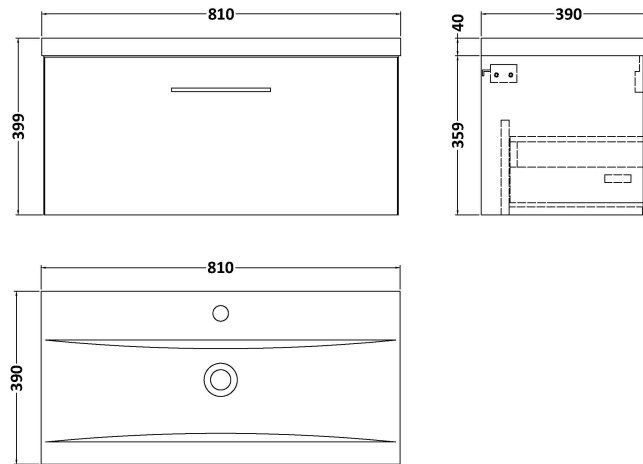

Sales Code: ARN1325A

Description: 800 Wh 1-Drawer Vanity & Basin 1

Packaging Details

Barcode: 5056462668666

Sales Code: NVF1325

Description: 800 Single Drawer Unit (365 Deep)

Product Dimensions

Height (mm):	359
Width (mm):	800
Depth (mm):	383
Nett Weight (kg):	17

Packaging Dimensions

Height (mm):	391
Width (mm):	832
Depth (mm):	391
Gross Weight (kg):	17.5

Packaging Data

Box Colour:	Brown Cardboard Box - Printed
Box Qty:	0
Label Size:	0 x 0
Label Colour:	Not Applicable
Label Qty:	0

Outer Box Dimensions (If Applicable)

Height (mm):	
Width (mm):	
Depth (mm):	
Gross Weight (kg):	
Barcode:	5056462660868

Product Details

Country of Origin:	China
Fitting Instruction:	No
CE Certification:	N/A
FSC Certified Materials:	Yes
Colour:	Gloss Mid Grey
Construction Method:	Cam & Wood Dowel
Construction Type:	Rigid
Cabinet Finish:	MFC Painted Gloss
Fascia Finish:	Mdf Painted Gloss
Cabinet Thickness (mm):	16
Fascia Thickness (mm):	18
Drawer Included:	Yes
Drawer Type:	80mm High Metal S/C Inc Galler
No of Shelves:	0
Hinge Type:	Not Applicable
Hinge Included:	Not Applicable
Adjustable Legs:	No, Not Required
Fixings Included:	Yes
Handle Style:	Contemporary
Waste Shroud:	Yes
Handle Included:	Yes, Supplied
Handle Type:	D-Shape

Sales Code: NVM015

Description: 800 Mid Edged Basin 1 Th

Product Dimensions

Height (mm):	180
Width (mm):	810
Depth (mm):	390
Nett Weight (kg):	15

Packaging Dimensions

Height (mm):	210
Width (mm):	410
Depth (mm):	830
Gross Weight (kg):	15