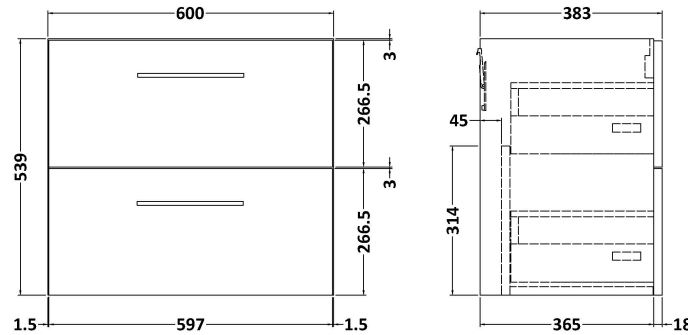

Sales Code: ARN1324D

Description: 600 Wh 2-Drawer Vanity & Basin 3

Packaging Details

Barcode: 5056462668260

Sales Code: NVF1324

Description: 600 Wh 2-Drawer Unit (365 Deep)

Product Dimensions

Height (mm):	539
Width (mm):	600
Depth (mm):	383
Nett Weight (kg):	21.5

Packaging Dimensions

Height (mm):	560
Width (mm):	620
Depth (mm):	405
Gross Weight (kg):	22

Packaging Data

Box Colour:	Brown Cardboard Box - Printed
Box Qty:	0
Label Size:	0 x 0
Label Colour:	Not Applicable
Label Qty:	0

Sales Code: NVM033

Description: 600 Thin Edged Basin 1Th

Product Dimensions

Height (mm):	170
Width (mm):	610
Depth (mm):	395
Nett Weight (kg):	11

Packaging Dimensions

Height (mm):	190
Width (mm):	630
Depth (mm):	415
Gross Weight (kg):	11.5

Packaging Data

Box Colour:	Brown Cardboard Box - Printed
Box Qty:	1
Label Size:	100 x 50
Label Colour:	White Label
Label Qty:	2

Outer Box Dimensions (If Applicable)

Height (mm):	
Width (mm):	
Depth (mm):	
Gross Weight (kg):	
Barcode:	5056211853428