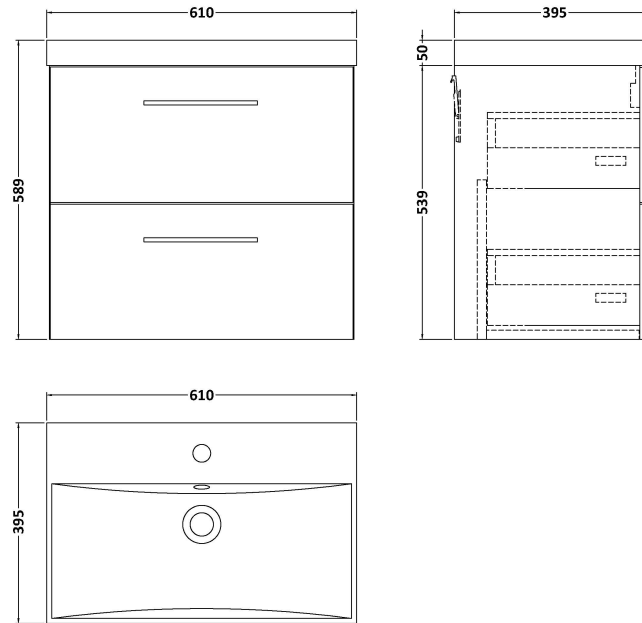

Sales Code: ARN1324D

Description: 600 Wh 2-Drawer Vanity & Basin 3

Packaging Details

Barcode: 5056462668260

Sales Code: NVF1324

Description: 600 Wh 2-Drawer Unit (365 Deep)

Product Dimensions

Height (mm):	539
Width (mm):	600
Depth (mm):	383
Nett Weight (kg):	21.5

Packaging Dimensions

Height (mm):	560
Width (mm):	620
Depth (mm):	405
Gross Weight (kg):	22

Packaging Data

Box Colour:	Brown Cardboard Box - Printed
Box Qty:	0
Label Size:	0 x 0
Label Colour:	Not Applicable
Label Qty:	0

Outer Box Dimensions (If Applicable)

Height (mm):	
Width (mm):	
Depth (mm):	
Gross Weight (kg):	
Barcode:	5056462658056

Product Details

Country of Origin:	China
Fitting Instruction:	No
CE Certification:	N/A
FSC Certified Materials:	Yes
Colour:	Gloss Mid Grey
Construction Method:	Cam & Wood Dowel
Construction Type:	Rigid
Cabinet Finish:	MFC Painted Gloss
Fascia Finish:	Mdf Painted Gloss
Cabinet Thickness (mm):	16
Fascia Thickness (mm):	16
Drawer Included:	Yes
Drawer Type:	80mm High Metal S/C Inc Galler
No of Shelves:	0
Hinge Type:	Not Applicable
Hinge Included:	Not Applicable
Adjustable Legs:	No, Not Required
Fixings Included:	Yes
Handle Style:	Contemporary
Waste Shroud:	Yes
Handle Included:	Yes, Supplied
Handle Type:	D-Shape

Sales Code: NVM033

Description: 600 Thin Edged Basin 1Th

Product Dimensions

Height (mm):	170
Width (mm):	610
Depth (mm):	395
Nett Weight (kg):	11

Packaging Dimensions

Height (mm):	190
Width (mm):	630
Depth (mm):	415
Gross Weight (kg):	11.5