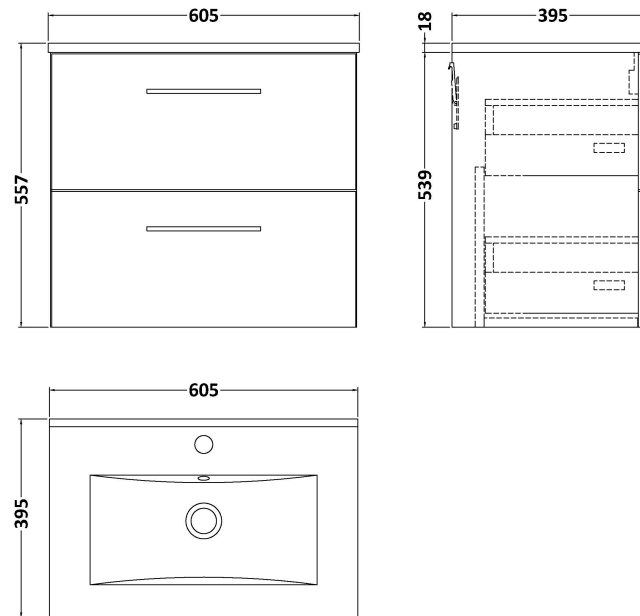

Sales Code: ARN1324B

Description: 600 Wh 2-Drawer Vanity & Basin 2

Packaging Details

Barcode: 5056462668253