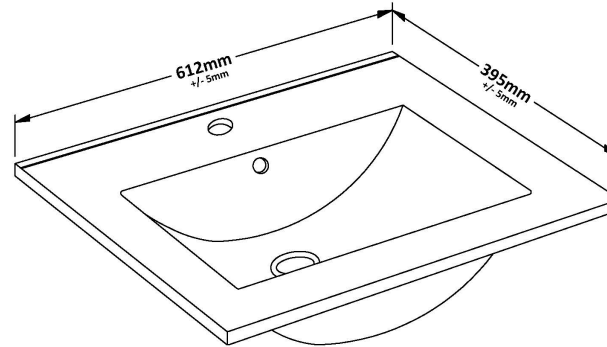

### Product Dimensions

Height (mm):	539
Width (mm):	600
Depth (mm):	383
Nett Weight (kg):	21.5

### Packaging Dimensions

Height (mm):	560
Width (mm):	620
Depth (mm):	405
Gross Weight (kg):	22

### Outer Box Dimensions (If Applicable)

Height (mm):	
Width (mm):	
Depth (mm):	
Gross Weight (kg):	
Barcode:	5056462658056

### Product Dimensions

Height (mm):	170
Width (mm):	600
Depth (mm):	390
Nett Weight (kg):	10.76