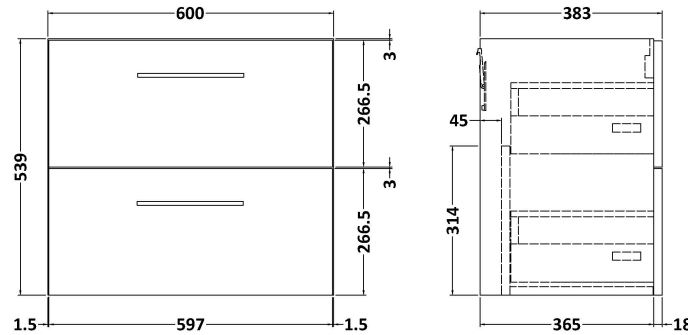

### Product Dimensions

Height (mm):	539
Width (mm):	600
Depth (mm):	383
Nett Weight (kg):	21.5

### Packaging Dimensions

Height (mm):	560
Width (mm):	620
Depth (mm):	405
Gross Weight (kg):	22

### Product Dimensions

Height (mm):	170
Width (mm):	600
Depth (mm):	390
Nett Weight (kg):	10.76

### Packaging Dimensions

Height (mm):	200
Width (mm):	400
Depth (mm):	620
Gross Weight (kg):	10.76