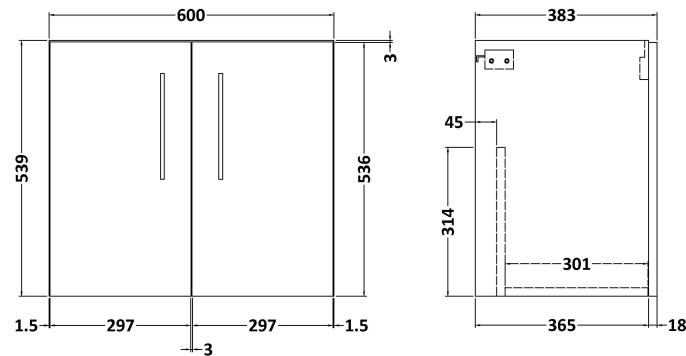

Sales Code: ARN1323D

Description: 600 Wh 2-Door Vanity & Basin 3

Packaging Details

Barcode: 5056462667843

Sales Code: NVF1323

Description: 600 Wh 2-Door Unit (365 Deep)

Product Dimensions

Height (mm):	539
Width (mm):	600
Depth (mm):	383
Nett Weight (kg):	14.2

Packaging Dimensions

Height (mm):	560
Width (mm):	620
Depth (mm):	405
Gross Weight (kg):	14.7

Packaging Data

Box Colour:	Brown Cardboard Box - Printed
Box Qty:	0
Label Size:	0 x 0
Label Colour:	Not Applicable
Label Qty:	0

Sales Code: NVM033

Description: 600 Thin Edged Basin 1Th

Product Dimensions

Height (mm):	170
Width (mm):	610
Depth (mm):	395
Nett Weight (kg):	11

Packaging Dimensions

Height (mm):	190
Width (mm):	630
Depth (mm):	415
Gross Weight (kg):	11.5

Packaging Data

Box Colour:	Brown Cardboard Box - Printed
Box Qty:	1
Label Size:	100 x 50
Label Colour:	White Label
Label Qty:	2

Outer Box Dimensions (If Applicable)

Height (mm):	
Width (mm):	
Depth (mm):	
Gross Weight (kg):	
Barcode:	5056211853428