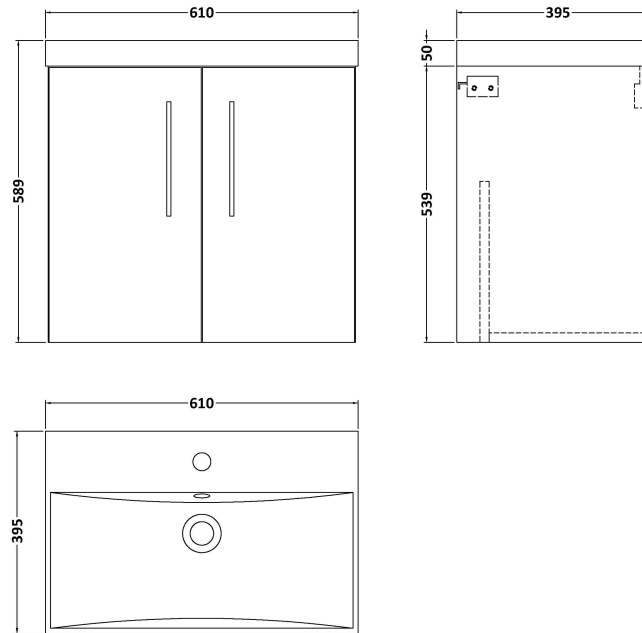

Sales Code: ARN1323D

Description: 600 Wh 2-Door Vanity & Basin 3

Packaging Details

Barcode: 5056462667843

Sales Code: NVF1323

Description: 600 Wh 2-Door Unit (365 Deep)

Product Dimensions

Height (mm):	539
Width (mm):	600
Depth (mm):	383
Nett Weight (kg):	14.2

Packaging Dimensions

Height (mm):	560
Width (mm):	620
Depth (mm):	405
Gross Weight (kg):	14.7

Packaging Data

Box Colour:	Brown Cardboard Box - Printed
Box Qty:	0
Label Size:	0 x 0
Label Colour:	Not Applicable
Label Qty:	0

Sales Code: NVM033

Description: 600 Thin Edged Basin 1Th

Product Dimensions

Height (mm):	170
Width (mm):	610
Depth (mm):	395
Nett Weight (kg):	11

Packaging Dimensions

Height (mm):	190
Width (mm):	630
Depth (mm):	415
Gross Weight (kg):	11.5

Packaging Data

Box Colour:	Brown Cardboard Box - Printed
Box Qty:	1
Label Size:	100 x 50
Label Colour:	White Label
Label Qty:	2

Outer Box Dimensions (If Applicable)

Height (mm):	
Width (mm):	
Depth (mm):	
Gross Weight (kg):	
Barcode:	5056211853428