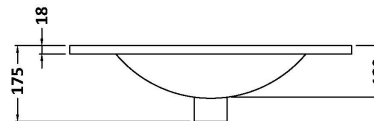

Packaging Dimensions

Height (mm):	560
Width (mm):	620
Depth (mm):	405
Gross Weight (kg):	14.7

Packaging Data

Box Colour:	Brown Cardboard Box - Printed
Box Qty:	0
Label Size:	0 x 0
Label Colour:	Not Applicable
Label Qty:	0

Outer Box Dimensions (If Applicable)

Height (mm):	
Width (mm):	
Depth (mm):	
Gross Weight (kg):	
Barcode:	5056462658032

Product Details

Country of Origin:	China
Fitting Instruction:	No
CE Certification:	N/A
FSC Certified Materials:	Yes
Colour:	Gloss Mid Grey
Construction Method:	Cam & Wood Dowel
Construction Type:	Rigid
Cabinet Finish:	MFC Painted Gloss
Fascia Finish:	Mdf Painted Gloss
Cabinet Thickness (mm):	16
Fascia Thickness (mm):	16
Drawer Included:	No
Drawer Type:	Not Applicable
No of Shelves:	0
Hinge Type:	95 Degree Soft Close
Hinge Included:	Yes, Supplied
Adjustable Legs:	No, Not Required
Fixings Included:	Yes
Handle Style:	Contemporary
Waste Shroud:	No
Handle Included:	Yes, Supplied
Handle Type:	D-Shape

Sales Code: NVM003

Description: Minimalist Basin 600mm

Product Dimensions

Height (mm):	170
Width (mm):	600
Depth (mm):	390
Nett Weight (kg):	10.76

Packaging Dimensions

Height (mm):	200
Width (mm):	400
Depth (mm):	620
Gross Weight (kg):	10.76

Packaging Data

Box Colour:	Brown Cardboard Box - Printed
Box Qty:	1
Label Size:	100 x 50
Label Colour:	White Label
Label Qty:	2

Outer Box Dimensions (If Applicable)

Height (mm):	
Width (mm):	
Depth (mm):	
Gross Weight (kg):	
Barcode:	5055146194668