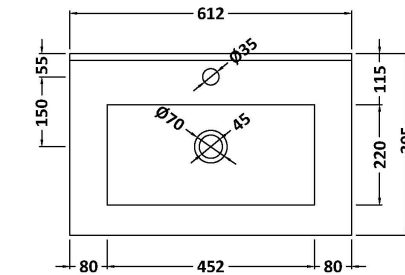

Packaging Dimensions

Height (mm):	560
Width (mm):	620
Depth (mm):	405
Gross Weight (kg):	14.7

Packaging Data

Box Colour:	Brown Cardboard Box - Printed
Box Qty:	0
Label Size:	0 x 0
Label Colour:	Not Applicable
Label Qty:	0

Outer Box Dimensions (If Applicable)

Height (mm):	
Width (mm):	
Depth (mm):	
Gross Weight (kg):	
Barcode:	5056462658032

Product Details

Country of Origin:	China
Fitting Instruction:	No
CE Certification:	N/A
FSC Certified Materials:	Yes
Colour:	Gloss Mid Grey
Construction Method:	Cam & Wood Dowel
Construction Type:	Rigid
Cabinet Finish:	MFC Painted Gloss
Fascia Finish:	Mdf Painted Gloss
Cabinet Thickness (mm):	16
Fascia Thickness (mm):	16
Drawer Included:	No
Drawer Type:	Not Applicable
No of Shelves:	0
Hinge Type:	95 Degree Soft Close
Hinge Included:	Yes, Supplied
Adjustable Legs:	No, Not Required
Fixings Included:	Yes
Handle Style:	Contemporary
Waste Shroud:	No
Handle Included:	Yes, Supplied
Handle Type:	D-Shape

Sales Code: NVM003

Description: Minimalist Basin 600mm

Product Dimensions

Height (mm):	170
Width (mm):	600
Depth (mm):	390
Nett Weight (kg):	10.76

Packaging Dimensions

Height (mm):	200
Width (mm):	400
Depth (mm):	620
Gross Weight (kg):	10.76

Packaging Data

Box Colour:	Brown Cardboard Box - Printed
Box Qty:	1
Label Size:	100 x 50
Label Colour:	White Label
Label Qty:	2

Outer Box Dimensions (If Applicable)

Height (mm):	
Width (mm):	
Depth (mm):	
Gross Weight (kg):	
Barcode:	5055146194668