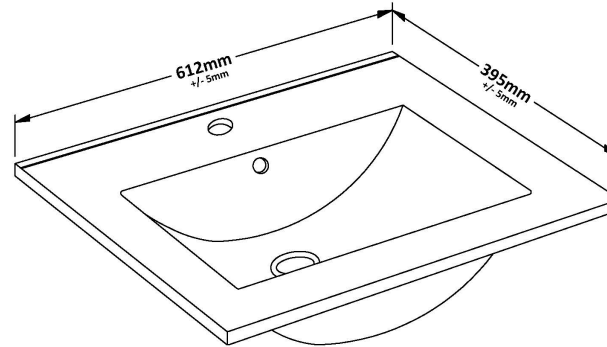

Packaging Dimensions

Height (mm):	560
Width (mm):	620
Depth (mm):	405
Gross Weight (kg):	14.7

Packaging Data

Box Colour:	Brown Cardboard Box - Printed
Box Qty:	0
Label Size:	0 x 0
Label Colour:	Not Applicable
Label Qty:	0

Outer Box Dimensions (If Applicable)

Height (mm):	
Width (mm):	
Depth (mm):	
Gross Weight (kg):	
Barcode:	5056462658032

Product Details

Country of Origin:	China
Fitting Instruction:	No
CE Certification:	N/A
FSC Certified Materials:	Yes
Colour:	Gloss Mid Grey
Construction Method:	Cam & Wood Dowel
Construction Type:	Rigid
Cabinet Finish:	MFC Painted Gloss
Fascia Finish:	Mdf Painted Gloss
Cabinet Thickness (mm):	16
Fascia Thickness (mm):	16
Drawer Included:	No
Drawer Type:	Not Applicable
No of Shelves:	0
Hinge Type:	95 Degree Soft Close
Hinge Included:	Yes, Supplied
Adjustable Legs:	No, Not Required
Fixings Included:	Yes
Handle Style:	Contemporary
Waste Shroud:	No
Handle Included:	Yes, Supplied
Handle Type:	D-Shape

Sales Code: NVM003

Description: Minimalist Basin 600mm

Product Dimensions

Height (mm):	170
Width (mm):	600
Depth (mm):	390
Nett Weight (kg):	10.76

Packaging Dimensions

Height (mm):	200
Width (mm):	400
Depth (mm):	620
Gross Weight (kg):	10.76

Packaging Data

Box Colour:	Brown Cardboard Box - Printed
Box Qty:	1
Label Size:	100 x 50
Label Colour:	White Label
Label Qty:	2

Outer Box Dimensions (If Applicable)

Height (mm):	
Width (mm):	
Depth (mm):	
Gross Weight (kg):	
Barcode:	5055146194668