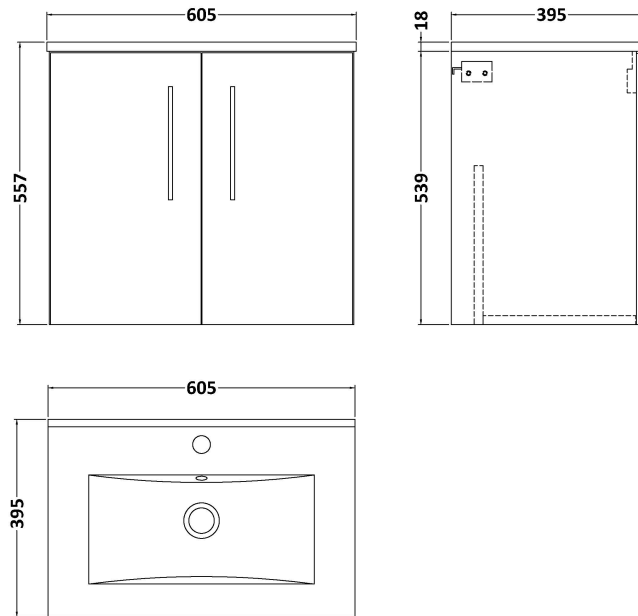

Sales Code: ARN1323B

Description: 600 Wh 2-Door Vanity & Basin 2

Packaging Details

Barcode: 5056462667836

Sales Code: NVF1323

Description: 600 Wh 2-Door Unit (365 Deep)

Product Dimensions

Height (mm):	539
Width (mm):	600
Depth (mm):	383
Nett Weight (kg):	14.2

Packaging Dimensions

Height (mm):	560
Width (mm):	620
Depth (mm):	405
Gross Weight (kg):	14.7

Packaging Data

Box Colour:	Brown Cardboard Box - Printed
Box Qty:	0
Label Size:	0 x 0
Label Colour:	Not Applicable
Label Qty:	0

Sales Code: NVM003

Description: Minimalist Basin 600mm

Product Dimensions

Height (mm):	170
Width (mm):	600
Depth (mm):	390
Nett Weight (kg):	10.76

Packaging Dimensions

Height (mm):	200
Width (mm):	400
Depth (mm):	620
Gross Weight (kg):	10.76

Packaging Data

Box Colour:	Brown Cardboard Box - Printed
Box Qty:	1
Label Size:	100 x 50
Label Colour:	White Label
Label Qty:	2

Outer Box Dimensions (If Applicable)

Height (mm):	
Width (mm):	
Depth (mm):	
Gross Weight (kg):	
Barcode:	5055146194668