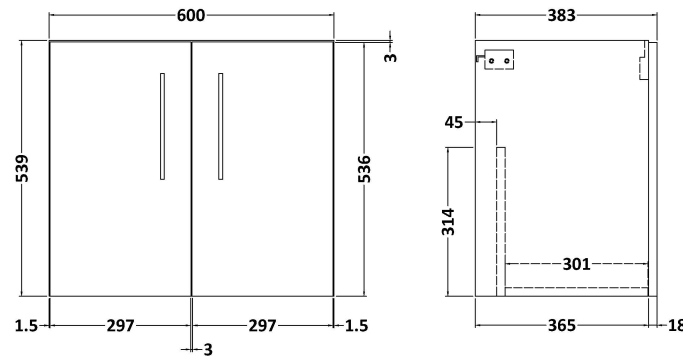

Sales Code: ARN1323A

Description: 600 Wh 2-Door Vanity & Basin 1

Packaging Details

Barcode: 5056462667829

Sales Code: NVF1323

Description: 600 Wh 2-Door Unit (365 Deep)

Product Dimensions

Height (mm):	539
Width (mm):	600
Depth (mm):	383
Nett Weight (kg):	14.2

Packaging Dimensions

Height (mm):	560
Width (mm):	620
Depth (mm):	405
Gross Weight (kg):	14.7

Packaging Data

Box Colour:	Brown Cardboard Box - Printed
Box Qty:	0
Label Size:	0 x 0
Label Colour:	Not Applicable
Label Qty:	0

Sales Code: NVM013

Description: 600 Mid-Edged Basin 1 Th

Product Dimensions

Height (mm):	180
Width (mm):	610
Depth (mm):	390
Nett Weight (kg):	11

Packaging Dimensions

Height (mm):	200
Width (mm):	410
Depth (mm):	630
Gross Weight (kg):	11

Packaging Data

Box Colour:	Brown Cardboard Box - Printed
Box Qty:	1
Label Size:	100 x 50
Label Colour:	White Label
Label Qty:	2

Outer Box Dimensions (If Applicable)

Height (mm):	
Width (mm):	
Depth (mm):	
Gross Weight (kg):	
Barcode:	5055369043415