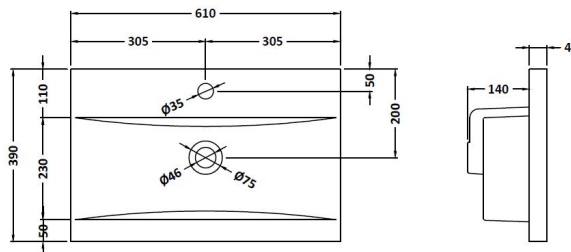

Packaging Dimensions

Height (mm):	560
Width (mm):	620
Depth (mm):	405
Gross Weight (kg):	14.7

Packaging Data

Box Colour:	Brown Cardboard Box - Printed
Box Qty:	0
Label Size:	0 x 0
Label Colour:	Not Applicable
Label Qty:	0

Outer Box Dimensions (If Applicable)

Height (mm):	
Width (mm):	
Depth (mm):	
Gross Weight (kg):	
Barcode:	5056462658032

Product Details

Country of Origin:	China
Fitting Instruction:	No
CE Certification:	N/A
FSC Certified Materials:	Yes
Colour:	Gloss Mid Grey
Construction Method:	Cam & Wood Dowel
Construction Type:	Rigid
Cabinet Finish:	MFC Painted Gloss
Fascia Finish:	Mdf Painted Gloss
Cabinet Thickness (mm):	16
Fascia Thickness (mm):	16
Drawer Included:	No
Drawer Type:	Not Applicable
No of Shelves:	0
Hinge Type:	95 Degree Soft Close
Hinge Included:	Yes, Supplied
Adjustable Legs:	No, Not Required
Fixings Included:	Yes
Handle Style:	Contemporary
Waste Shroud:	No
Handle Included:	Yes, Supplied
Handle Type:	D-Shape

Sales Code: NVM013

Description: 600 Mid-Edged Basin 1 Th

Product Dimensions

Height (mm):	180
Width (mm):	610
Depth (mm):	390
Nett Weight (kg):	11

Packaging Dimensions

Height (mm):	200
Width (mm):	410
Depth (mm):	630
Gross Weight (kg):	11

Packaging Data

Box Colour:	Brown Cardboard Box - Printed
Box Qty:	1
Label Size:	100 x 50
Label Colour:	White Label
Label Qty:	2

Outer Box Dimensions (If Applicable)

Height (mm):	
Width (mm):	
Depth (mm):	
Gross Weight (kg):	
Barcode:	5055369043415