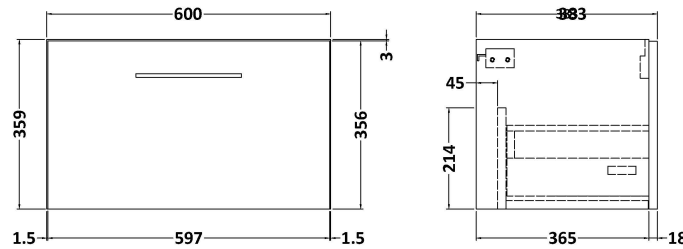

Sales Code: ARN1322W

Description: 600 Wh 1-Drawer Vanity & Worktop

Packaging Details

Barcode: 5056462667430

Sales Code: NVF1322

Description: 600 Single Drawer Unit (365 Deep)

Product Dimensions

Height (mm):	359
Width (mm):	600
Depth (mm):	383
Nett Weight (kg):	13

Packaging Dimensions

Height (mm):	391
Width (mm):	632
Depth (mm):	391
Gross Weight (kg):	13.5

Packaging Data

Box Colour:	Brown Cardboard Box - Printed
Box Qty:	0
Label Size:	0 x 0
Label Colour:	Not Applicable
Label Qty:	0

Sales Code: MWD1360

Description: 600 Worktop (605X390x18mm)

Product Dimensions

Height (mm):	18
Width (mm):	605
Depth (mm):	390
Nett Weight (kg):	2.5

Packaging Dimensions

Height (mm):	25
Width (mm):	625
Depth (mm):	410
Gross Weight (kg):	3

Packaging Data

Box Colour:	Brown Cardboard Box - Printed
Box Qty:	1
Label Size:	100 x 50
Label Colour:	Not Applicable
Label Qty:	0

Outer Box Dimensions (If Applicable)

Height (mm):	
Width (mm):	
Depth (mm):	
Gross Weight (kg):	
Barcode:	5056462658186