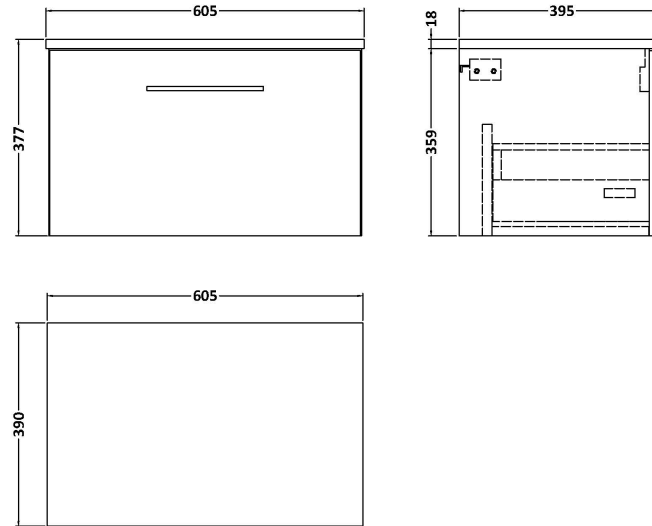

Sales Code: ARN1322W

Description: 600 Wh 1-Drawer Vanity & Worktop

Packaging Details

Barcode: 5056462667430

Sales Code: NVF1322

Description: 600 Single Drawer Unit (365 Deep)

Product Dimensions

Height (mm):	359
Width (mm):	600
Depth (mm):	383
Nett Weight (kg):	13

Packaging Dimensions

Height (mm):	391
Width (mm):	632
Depth (mm):	391
Gross Weight (kg):	13.5

Packaging Data

Box Colour:	Brown Cardboard Box - Printed
Box Qty:	0
Label Size:	0 x 0
Label Colour:	Not Applicable
Label Qty:	0

Outer Box Dimensions (If Applicable)

Height (mm):	
Width (mm):	
Depth (mm):	
Gross Weight (kg):	
Barcode:	5056462660790

Product Details

Country of Origin:	China
Fitting Instruction:	No
CE Certification:	N/A
FSC Certified Materials:	Yes
Colour:	Gloss Mid Grey
Construction Method:	Cam & Wood Dowel
Construction Type:	Rigid
Cabinet Finish:	MFC Painted Gloss
Fascia Finish:	Mdf Painted Gloss
Cabinet Thickness (mm):	16
Fascia Thickness (mm):	18
Drawer Included:	Yes
Drawer Type:	80mm High Metal S/C Inc Galler
No of Shelves:	0
Hinge Type:	Not Applicable
Hinge Included:	Not Applicable
Adjustable Legs:	No, Not Required
Fixings Included:	Yes
Handle Style:	Contemporary
Waste Shroud:	Yes
Handle Included:	Yes, Supplied
Handle Type:	D-Shape

Sales Code: MWD1360

Description: 600 Worktop (605X390x18mm)

Product Dimensions

Height (mm):	18
Width (mm):	605
Depth (mm):	390
Nett Weight (kg):	2.5

Packaging Dimensions

Height (mm):	25
Width (mm):	625
Depth (mm):	410
Gross Weight (kg):	3