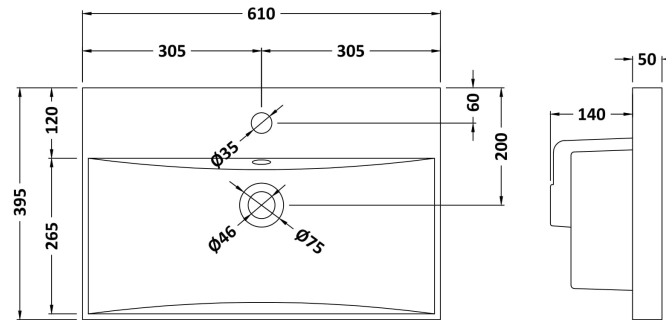

Packaging Dimensions

Height (mm):	391
Width (mm):	632
Depth (mm):	391
Gross Weight (kg):	13.5

Packaging Data

Box Colour:	Brown Cardboard Box - Printed
Box Qty:	0
Label Size:	0 x 0
Label Colour:	Not Applicable
Label Qty:	0

Outer Box Dimensions (If Applicable)

Height (mm):	
Width (mm):	
Depth (mm):	
Gross Weight (kg):	
Barcode:	5056462660790

Product Details

Country of Origin:	China
Fitting Instruction:	No
CE Certification:	N/A
FSC Certified Materials:	Yes
Colour:	Gloss Mid Grey
Construction Method:	Cam & Wood Dowel
Construction Type:	Rigid
Cabinet Finish:	MFC Painted Gloss
Fascia Finish:	Mdf Painted Gloss
Cabinet Thickness (mm):	16
Fascia Thickness (mm):	18
Drawer Included:	Yes
Drawer Type:	80mm High Metal S/C Inc Galler
No of Shelves:	0
Hinge Type:	Not Applicable
Hinge Included:	Not Applicable
Adjustable Legs:	No, Not Required
Fixings Included:	Yes
Handle Style:	Contemporary
Waste Shroud:	Yes
Handle Included:	Yes, Supplied
Handle Type:	D-Shape

Sales Code: NVM033

Description: 600 Thin Edged Basin 1Th

Product Dimensions

Height (mm):	170
Width (mm):	610
Depth (mm):	395
Nett Weight (kg):	11

Packaging Dimensions

Height (mm):	190
Width (mm):	630
Depth (mm):	415
Gross Weight (kg):	11.5

Packaging Data

Box Colour:	Brown Cardboard Box - Printed
Box Qty:	1
Label Size:	100 x 50
Label Colour:	White Label
Label Qty:	2

Outer Box Dimensions (If Applicable)

Height (mm):	
Width (mm):	
Depth (mm):	
Gross Weight (kg):	
Barcode:	5056211853428