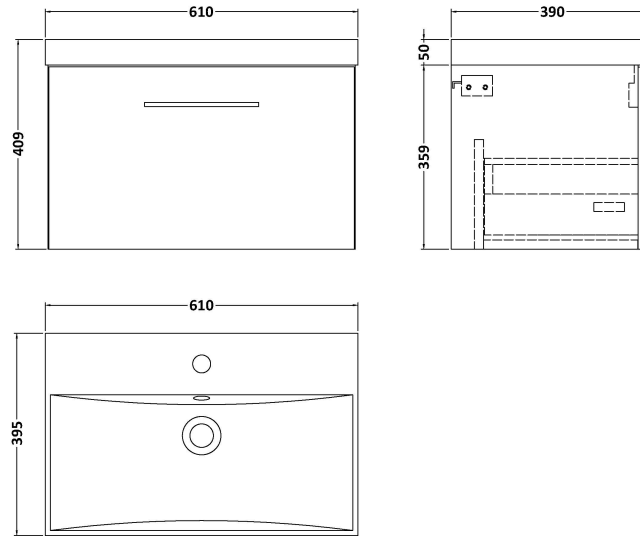

Sales Code: ARN1322D

Description: 600 Wh 1-Drawer Vanity & Basin 3

Packaging Details

Barcode: 5056462667423

Sales Code: NVF1322

Description: 600 Single Drawer Unit (365 Deep)

Product Dimensions

Height (mm):	359
Width (mm):	600
Depth (mm):	383
Nett Weight (kg):	13

Packaging Dimensions

Height (mm):	391
Width (mm):	632
Depth (mm):	391
Gross Weight (kg):	13.5

Packaging Data

Box Colour:	Brown Cardboard Box - Printed
Box Qty:	0
Label Size:	0 x 0
Label Colour:	Not Applicable
Label Qty:	0

Outer Box Dimensions (If Applicable)

Height (mm):	
Width (mm):	
Depth (mm):	
Gross Weight (kg):	
Barcode:	5056462660790

Product Details

Country of Origin:	China
Fitting Instruction:	No
CE Certification:	N/A
FSC Certified Materials:	Yes
Colour:	Gloss Mid Grey
Construction Method:	Cam & Wood Dowel
Construction Type:	Rigid
Cabinet Finish:	MFC Painted Gloss
Fascia Finish:	Mdf Painted Gloss
Cabinet Thickness (mm):	16
Fascia Thickness (mm):	18
Drawer Included:	Yes
Drawer Type:	80mm High Metal S/C Inc Galler
No of Shelves:	0
Hinge Type:	Not Applicable
Hinge Included:	Not Applicable
Adjustable Legs:	No, Not Required
Fixings Included:	Yes
Handle Style:	Contemporary
Waste Shroud:	Yes
Handle Included:	Yes, Supplied
Handle Type:	D-Shape

Sales Code: NVM033

Description: 600 Thin Edged Basin 1Th

Product Dimensions

Height (mm):	170
Width (mm):	610
Depth (mm):	395
Nett Weight (kg):	11

Packaging Dimensions

Height (mm):	190
Width (mm):	630
Depth (mm):	415
Gross Weight (kg):	11.5