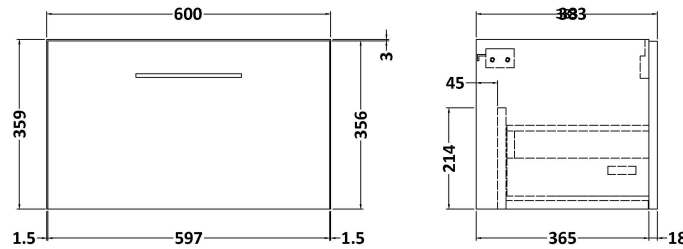

Sales Code: ARN1322D

Description: 600 Wh 1-Drawer Vanity & Basin 3

Packaging Details

Barcode: 5056462667423

Sales Code: NVF1322

Description: 600 Single Drawer Unit (365 Deep)

Product Dimensions

Height (mm):	359
Width (mm):	600
Depth (mm):	383
Nett Weight (kg):	13

Packaging Dimensions

Height (mm):	391
Width (mm):	632
Depth (mm):	391
Gross Weight (kg):	13.5

Packaging Data

Box Colour:	Brown Cardboard Box - Printed
Box Qty:	0
Label Size:	0 x 0
Label Colour:	Not Applicable
Label Qty:	0

Sales Code: NVM033

Description: 600 Thin Edged Basin 1Th

Product Dimensions

Height (mm):	170
Width (mm):	610
Depth (mm):	395
Nett Weight (kg):	11

Packaging Dimensions

Height (mm):	190
Width (mm):	630
Depth (mm):	415
Gross Weight (kg):	11.5

Packaging Data

Box Colour:	Brown Cardboard Box - Printed
Box Qty:	1
Label Size:	100 x 50
Label Colour:	White Label
Label Qty:	2

Outer Box Dimensions (If Applicable)

Height (mm):	
Width (mm):	
Depth (mm):	
Gross Weight (kg):	
Barcode:	5056211853428