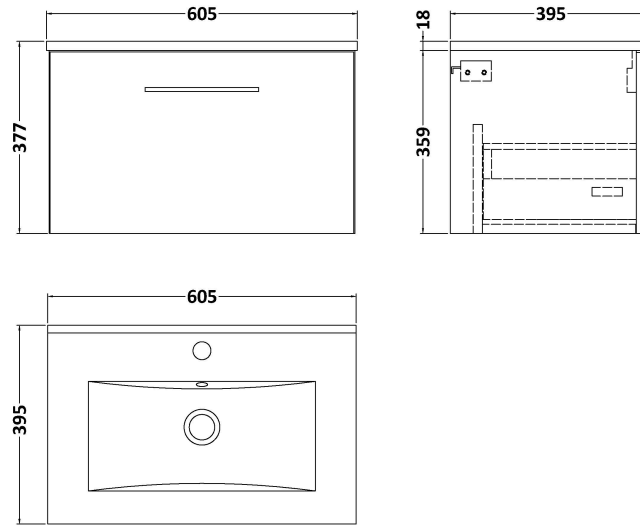

Sales Code: ARN1322B

Description: 600 Wh 1-Drawer Vanity & Basin 2

Packaging Details

Barcode: 5056462667416

Sales Code: NVF1322

Description: 600 Single Drawer Unit (365 Deep)

Product Dimensions

Height (mm):	359
Width (mm):	600
Depth (mm):	383
Nett Weight (kg):	13

Packaging Dimensions

Height (mm):	391
Width (mm):	632
Depth (mm):	391
Gross Weight (kg):	13.5

Packaging Data

Box Colour:	Brown Cardboard Box - Printed
Box Qty:	0
Label Size:	0 x 0
Label Colour:	Not Applicable
Label Qty:	0

Outer Box Dimensions (If Applicable)

Height (mm):	
Width (mm):	
Depth (mm):	
Gross Weight (kg):	
Barcode:	5056462660790

Product Details

Country of Origin:	China
Fitting Instruction:	No
CE Certification:	N/A
FSC Certified Materials:	Yes
Colour:	Gloss Mid Grey
Construction Method:	Cam & Wood Dowel
Construction Type:	Rigid
Cabinet Finish:	MFC Painted Gloss
Fascia Finish:	Mdf Painted Gloss
Cabinet Thickness (mm):	16
Fascia Thickness (mm):	18
Drawer Included:	Yes
Drawer Type:	80mm High Metal S/C Inc Galler
No of Shelves:	0
Hinge Type:	Not Applicable
Hinge Included:	Not Applicable
Adjustable Legs:	No, Not Required
Fixings Included:	Yes
Handle Style:	Contemporary
Waste Shroud:	Yes
Handle Included:	Yes, Supplied
Handle Type:	D-Shape

Sales Code: NVM003

Description: Minimalist Basin 600mm

Product Dimensions

Height (mm):	170
Width (mm):	600
Depth (mm):	390
Nett Weight (kg):	10.76

Packaging Dimensions

Height (mm):	200
Width (mm):	400
Depth (mm):	620
Gross Weight (kg):	10.76