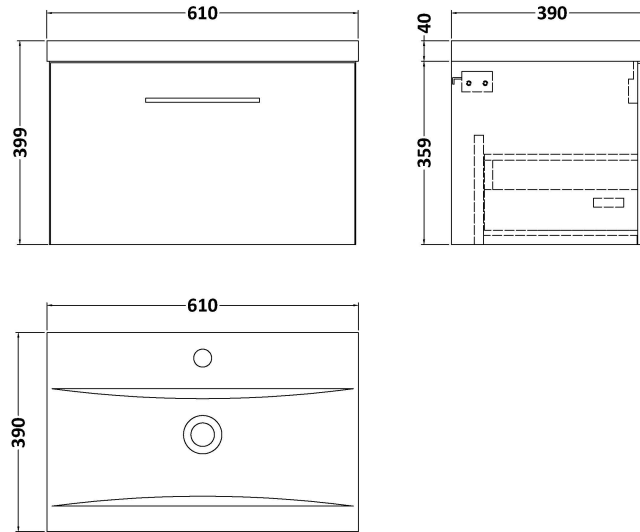

Sales Code: ARN1322A

Description: 600 Wh 1-Drawer Vanity & Basin 1

Packaging Details

Barcode: 5056462667409

Sales Code: NVF1322

Description: 600 Single Drawer Unit (365 Deep)

Product Dimensions

Height (mm):	359
Width (mm):	600
Depth (mm):	383
Nett Weight (kg):	13

Packaging Dimensions

Height (mm):	391
Width (mm):	632
Depth (mm):	391
Gross Weight (kg):	13.5

Packaging Data

Box Colour:	Brown Cardboard Box - Printed
Box Qty:	0
Label Size:	0 x 0
Label Colour:	Not Applicable
Label Qty:	0

Outer Box Dimensions (If Applicable)

Height (mm):	
Width (mm):	
Depth (mm):	
Gross Weight (kg):	
Barcode:	5056462660790

Product Details

Country of Origin:	China
Fitting Instruction:	No
CE Certification:	N/A
FSC Certified Materials:	Yes
Colour:	Gloss Mid Grey
Construction Method:	Cam & Wood Dowel
Construction Type:	Rigid
Cabinet Finish:	MFC Painted Gloss
Fascia Finish:	Mdf Painted Gloss
Cabinet Thickness (mm):	16
Fascia Thickness (mm):	18
Drawer Included:	Yes
Drawer Type:	80mm High Metal S/C Inc Galler
No of Shelves:	0
Hinge Type:	Not Applicable
Hinge Included:	Not Applicable
Adjustable Legs:	No, Not Required
Fixings Included:	Yes
Handle Style:	Contemporary
Waste Shroud:	Yes
Handle Included:	Yes, Supplied
Handle Type:	D-Shape

Sales Code: NVM013

Description: 600 Mid-Edged Basin 1 Th

Product Dimensions

Height (mm):	180
Width (mm):	610
Depth (mm):	390
Nett Weight (kg):	11

Packaging Dimensions

Height (mm):	200
Width (mm):	410
Depth (mm):	630
Gross Weight (kg):	11