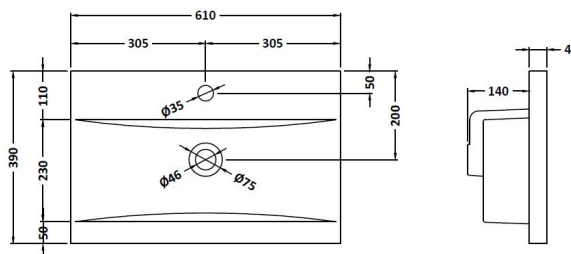

Packaging Dimensions

Height (mm):	391
Width (mm):	632
Depth (mm):	391
Gross Weight (kg):	13.5

Packaging Data

Box Colour:	Brown Cardboard Box - Printed
Box Qty:	0
Label Size:	0 x 0
Label Colour:	Not Applicable
Label Qty:	0

Outer Box Dimensions (If Applicable)

Height (mm):	
Width (mm):	
Depth (mm):	
Gross Weight (kg):	
Barcode:	5056462660790

Product Details

Country of Origin:	China
Fitting Instruction:	No
CE Certification:	N/A
FSC Certified Materials:	Yes
Colour:	Gloss Mid Grey
Construction Method:	Cam & Wood Dowel
Construction Type:	Rigid
Cabinet Finish:	MFC Painted Gloss
Fascia Finish:	Mdf Painted Gloss
Cabinet Thickness (mm):	16
Fascia Thickness (mm):	18
Drawer Included:	Yes
Drawer Type:	80mm High Metal S/C Inc Galler
No of Shelves:	0
Hinge Type:	Not Applicable
Hinge Included:	Not Applicable
Adjustable Legs:	No, Not Required
Fixings Included:	Yes
Handle Style:	Contemporary
Waste Shroud:	Yes
Handle Included:	Yes, Supplied
Handle Type:	D-Shape

Sales Code: NVM013

Description: 600 Mid-Edged Basin 1 Th

Product Dimensions

Height (mm):	180
Width (mm):	610
Depth (mm):	390
Nett Weight (kg):	11

Packaging Dimensions

Height (mm):	200
Width (mm):	410
Depth (mm):	630
Gross Weight (kg):	11

Packaging Data

Box Colour:	Brown Cardboard Box - Printed
Box Qty:	1
Label Size:	100 x 50
Label Colour:	White Label
Label Qty:	2

Outer Box Dimensions (If Applicable)

Height (mm):	
Width (mm):	
Depth (mm):	
Gross Weight (kg):	
Barcode:	5055369043415