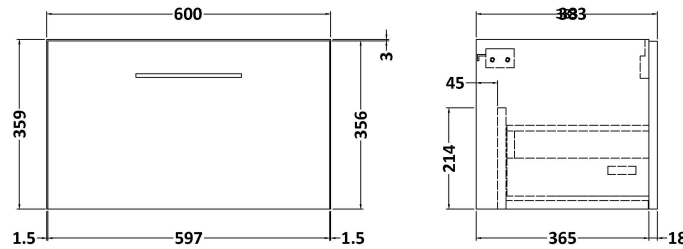

Sales Code: ARN1322A

Description: 600 Wh 1-Drawer Vanity & Basin 1

Packaging Details

Barcode: 5056462667409

Sales Code: NVF1322

Description: 600 Single Drawer Unit (365 Deep)

Product Dimensions

Height (mm):	359
Width (mm):	600
Depth (mm):	383
Nett Weight (kg):	13

Packaging Dimensions

Height (mm):	391
Width (mm):	632
Depth (mm):	391
Gross Weight (kg):	13.5

Packaging Data

Box Colour:	Brown Cardboard Box - Printed
Box Qty:	0
Label Size:	0 x 0
Label Colour:	Not Applicable
Label Qty:	0

Sales Code: NVM013

Description: 600 Mid-Edged Basin 1 Th

Product Dimensions

Height (mm):	180
Width (mm):	610
Depth (mm):	390
Nett Weight (kg):	11

Packaging Dimensions

Height (mm):	200
Width (mm):	410
Depth (mm):	630
Gross Weight (kg):	11

Packaging Data

Box Colour:	Brown Cardboard Box - Printed
Box Qty:	1
Label Size:	100 x 50
Label Colour:	White Label
Label Qty:	2

Outer Box Dimensions (If Applicable)

Height (mm):	
Width (mm):	
Depth (mm):	
Gross Weight (kg):	
Barcode:	5055369043415