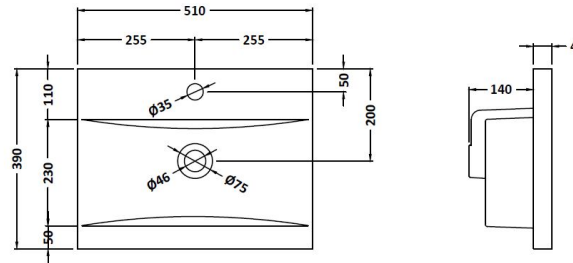

Packaging Dimensions

Height (mm):	560
Width (mm):	520
Depth (mm):	405
Gross Weight (kg):	13.1

Packaging Data

Box Colour:	Brown Cardboard Box - Printed
Box Qty:	0
Label Size:	0 x 0
Label Colour:	Not Applicable
Label Qty:	0

Outer Box Dimensions (If Applicable)

Height (mm):	
Width (mm):	
Depth (mm):	
Gross Weight (kg):	
Barcode:	5056462658018

Product Details

Country of Origin:	China
Fitting Instruction:	No
CE Certification:	N/A
FSC Certified Materials:	Yes
Colour:	Gloss Mid Grey
Construction Method:	Cam & Wood Dowel
Construction Type:	Rigid
Cabinet Finish:	MFC Painted Gloss
Fascia Finish:	Mdf Painted Gloss
Cabinet Thickness (mm):	16
Fascia Thickness (mm):	16
Drawer Included:	No
Drawer Type:	Not Applicable
No of Shelves:	0
Hinge Type:	95 Degree Soft Close
Hinge Included:	Yes, Supplied
Adjustable Legs:	No, Not Required
Fixings Included:	Yes
Handle Style:	Contemporary
Waste Shroud:	No
Handle Included:	Yes, Supplied
Handle Type:	D-Shape

Sales Code: NVM012

Description: 500 Mid-Edged Basin 1 Th

Product Dimensions

Height (mm):	180
Width (mm):	510
Depth (mm):	390
Nett Weight (kg):	10.54

Packaging Dimensions

Height (mm):	210
Width (mm):	410
Depth (mm):	530
Gross Weight (kg):	10.54

Packaging Data

Box Colour:	Brown Cardboard Box - Printed
Box Qty:	1
Label Size:	100 x 50
Label Colour:	White Label
Label Qty:	2

Outer Box Dimensions (If Applicable)

Height (mm):	
Width (mm):	
Depth (mm):	
Gross Weight (kg):	
Barcode:	5055369043446