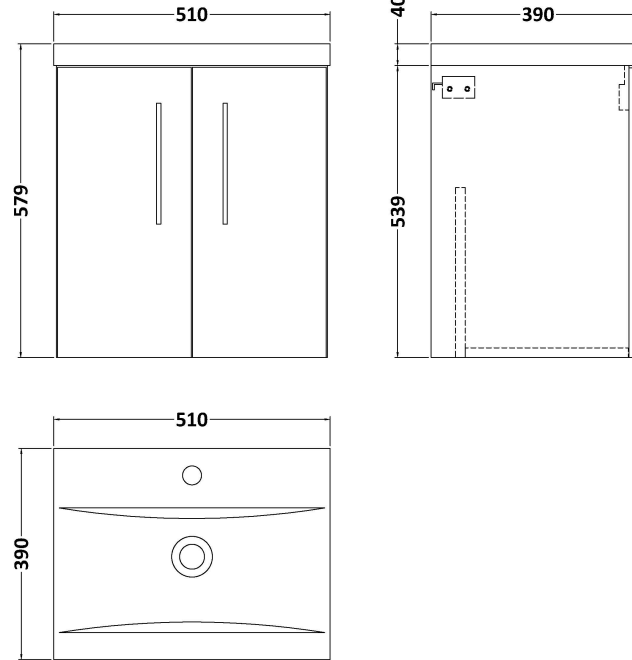

Sales Code: ARN1321A

Description: 500 Wh 2-Door Vanity & Basin 1

Packaging Details

Barcode: 5056462667164

Sales Code: NVF1321

Description: 500 Wh 2-Door Unit (365 Deep)

Product Dimensions

Height (mm):	539
Width (mm):	500
Depth (mm):	383
Nett Weight (kg):	12.6

Packaging Dimensions

Height (mm):	560
Width (mm):	520
Depth (mm):	405
Gross Weight (kg):	13.1

Packaging Data

Box Colour:	Brown Cardboard Box - Printed
Box Qty:	0
Label Size:	0 x 0
Label Colour:	Not Applicable
Label Qty:	0

Outer Box Dimensions (If Applicable)

Height (mm):	
Width (mm):	
Depth (mm):	
Gross Weight (kg):	
Barcode:	5056462658018

Product Details

Country of Origin:	China
Fitting Instruction:	No
CE Certification:	N/A
FSC Certified Materials:	Yes
Colour:	Gloss Mid Grey
Construction Method:	Cam & Wood Dowel
Construction Type:	Rigid
Cabinet Finish:	MFC Painted Gloss
Fascia Finish:	Mdf Painted Gloss
Cabinet Thickness (mm):	16
Fascia Thickness (mm):	16
Drawer Included:	No
Drawer Type:	Not Applicable
No of Shelves:	0
Hinge Type:	95 Degree Soft Close
Hinge Included:	Yes, Supplied
Adjustable Legs:	No, Not Required
Fixings Included:	Yes
Handle Style:	Contemporary
Waste Shroud:	No
Handle Included:	Yes, Supplied
Handle Type:	D-Shape

Sales Code: NVM012

Description: 500 Mid-Edged Basin 1 Th

Product Dimensions

Height (mm):	180
Width (mm):	510
Depth (mm):	390
Nett Weight (kg):	10.54

Packaging Dimensions

Height (mm):	210
Width (mm):	410
Depth (mm):	530
Gross Weight (kg):	10.54