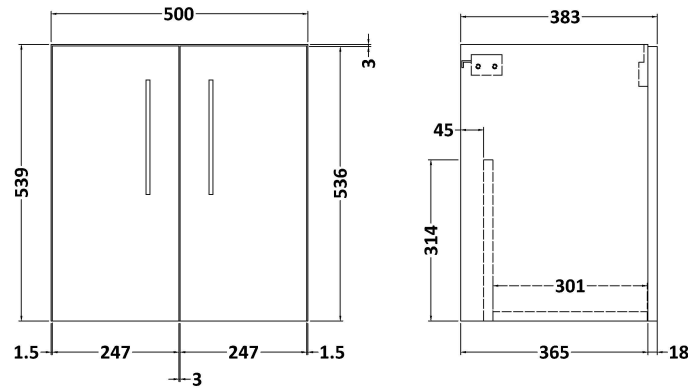

Sales Code: ARN1321A

Description: 500 Wh 2-Door Vanity & Basin 1

Packaging Details

Barcode: 5056462667164

Sales Code: NVF1321

Description: 500 Wh 2-Door Unit (365 Deep)

Product Dimensions

Height (mm):	539
Width (mm):	500
Depth (mm):	383
Nett Weight (kg):	12.6

Packaging Dimensions

Height (mm):	560
Width (mm):	520
Depth (mm):	405
Gross Weight (kg):	13.1

Packaging Data

Box Colour:	Brown Cardboard Box - Printed
Box Qty:	0
Label Size:	0 x 0
Label Colour:	Not Applicable
Label Qty:	0

Sales Code: NVM012

Description: 500 Mid-Edged Basin 1 Th

Product Dimensions

Height (mm):	180
Width (mm):	510
Depth (mm):	390
Nett Weight (kg):	10.54

Packaging Dimensions

Height (mm):	210
Width (mm):	410
Depth (mm):	530
Gross Weight (kg):	10.54

Packaging Data

Box Colour:	Brown Cardboard Box - Printed
Box Qty:	1
Label Size:	100 x 50
Label Colour:	White Label
Label Qty:	2

Outer Box Dimensions (If Applicable)

Height (mm):	
Width (mm):	
Depth (mm):	
Gross Weight (kg):	
Barcode:	5055369043446