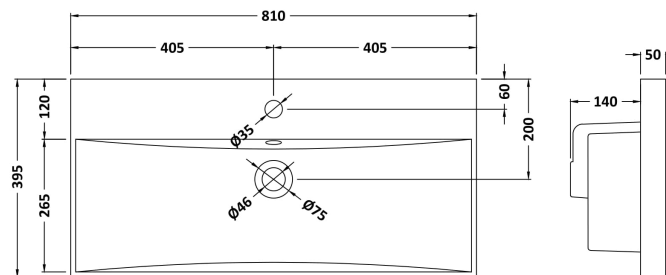

Packaging Dimensions

Height (mm):	835
Width (mm):	820
Depth (mm):	375
Gross Weight (kg):	26

Packaging Data

Box Colour:	Brown Cardboard Box - Printed
Box Qty:	0
Label Size:	0 x 0
Label Colour:	Not Applicable
Label Qty:	0

Outer Box Dimensions (If Applicable)

Height (mm):	
Width (mm):	
Depth (mm):	
Gross Weight (kg):	
Barcode:	5056462657998

Product Details

Country of Origin:	China
Fitting Instruction:	No
CE Certification:	N/A
FSC Certified Materials:	Yes
Colour:	Gloss Mid Grey
Construction Method:	Cam & Wood Dowel
Construction Type:	Rigid
Cabinet Finish:	MFC Painted Gloss
Fascia Finish:	Mdf Painted Gloss
Cabinet Thickness (mm):	16
Fascia Thickness (mm):	16
Drawer Included:	No
Drawer Type:	Not Applicable
No of Shelves:	1
Hinge Type:	95 Degree Soft Close
Hinge Included:	Yes, Supplied
Adjustable Legs:	No, Not Required
Fixings Included:	Yes
Handle Style:	Contemporary
Waste Shroud:	No
Handle Included:	Yes, Supplied
Handle Type:	D-Shape

Sales Code: NVM035

Description: 800 Thin Edged Basin 1Th

Product Dimensions

Height (mm):	170
Width (mm):	810
Depth (mm):	395
Nett Weight (kg):	14.5

Packaging Dimensions

Height (mm):	190
Width (mm):	830
Depth (mm):	415
Gross Weight (kg):	15

Packaging Data

Box Colour:	Brown Cardboard Box
Box Qty:	1
Label Size:	100 x 50
Label Colour:	White Label
Label Qty:	2

Outer Box Dimensions (If Applicable)

Height (mm):	
Width (mm):	
Depth (mm):	
Gross Weight (kg):	
Barcode:	5056211853435