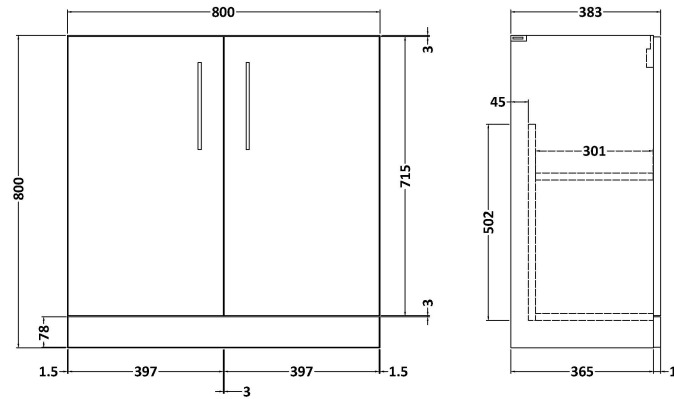

Sales Code: ARN1305D

Description: 800 Fs 2-Door Vanity & Basin 3

Packaging Details

Barcode: 5056462664729

Sales Code: NVF1305

Description: 800 Fs 2-Door Unit (365 Deep)

Product Dimensions

Height (mm):	800
Width (mm):	800
Depth (mm):	383
Nett Weight (kg):	25.5

Packaging Dimensions

Height (mm):	835
Width (mm):	820
Depth (mm):	375
Gross Weight (kg):	26

Packaging Data

Box Colour:	Brown Cardboard Box - Printed
Box Qty:	0
Label Size:	0 x 0
Label Colour:	Not Applicable
Label Qty:	0

Sales Code: NVM035

Description: 800 Thin Edged Basin 1Th

Product Dimensions

Height (mm):	170
Width (mm):	810
Depth (mm):	395
Nett Weight (kg):	14.5

Packaging Dimensions

Height (mm):	190
Width (mm):	830
Depth (mm):	415
Gross Weight (kg):	15

Packaging Data

Box Colour:	Brown Cardboard Box
Box Qty:	1
Label Size:	100 x 50
Label Colour:	White Label
Label Qty:	2

Outer Box Dimensions (If Applicable)

Height (mm):	
Width (mm):	
Depth (mm):	
Gross Weight (kg):	
Barcode:	5056211853435