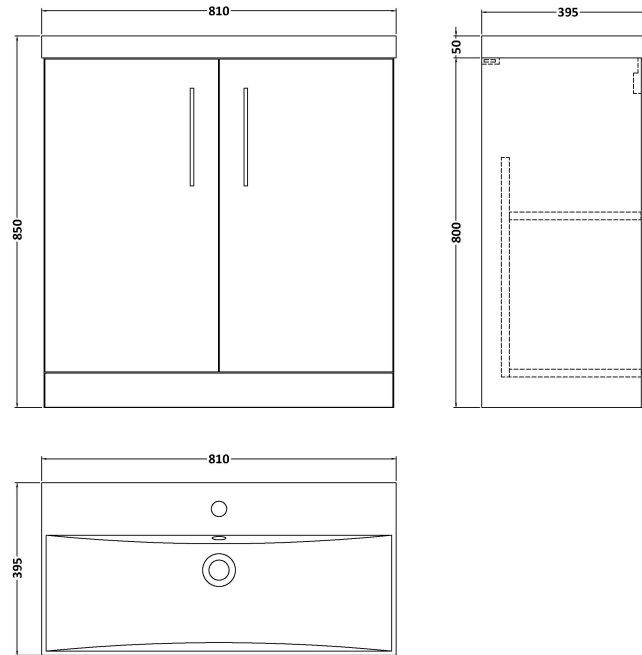

Sales Code: ARN1305D

Description: 800 Fs 2-Door Vanity & Basin 3

Packaging Details

Barcode: 5056462664729

Sales Code: NVF1305

Description: 800 Fs 2-Door Unit (365 Deep)

Product Dimensions

Height (mm):	800
Width (mm):	800
Depth (mm):	383
Nett Weight (kg):	25.5

Packaging Dimensions

Height (mm):	835
Width (mm):	820
Depth (mm):	375
Gross Weight (kg):	26

Packaging Data

Box Colour:	Brown Cardboard Box - Printed
Box Qty:	0
Label Size:	0 x 0
Label Colour:	Not Applicable
Label Qty:	0

Outer Box Dimensions (If Applicable)

Height (mm):	
Width (mm):	
Depth (mm):	
Gross Weight (kg):	
Barcode:	5056462657998

Product Details

Country of Origin:	China
Fitting Instruction:	No
CE Certification:	N/A
FSC Certified Materials:	Yes
Colour:	Gloss Mid Grey
Construction Method:	Cam & Wood Dowel
Construction Type:	Rigid
Cabinet Finish:	MFC Painted Gloss
Fascia Finish:	Mdf Painted Gloss
Cabinet Thickness (mm):	16
Fascia Thickness (mm):	16
Drawer Included:	No
Drawer Type:	Not Applicable
No of Shelves:	1
Hinge Type:	95 Degree Soft Close
Hinge Included:	Yes, Supplied
Adjustable Legs:	No, Not Required
Fixings Included:	Yes
Handle Style:	Contemporary
Waste Shroud:	No
Handle Included:	Yes, Supplied
Handle Type:	D-Shape

Sales Code: NVM035

Description: 800 Thin Edged Basin 1Th

Product Dimensions

Height (mm):	170
Width (mm):	810
Depth (mm):	395
Nett Weight (kg):	14.5

Packaging Dimensions

Height (mm):	190
Width (mm):	830
Depth (mm):	415
Gross Weight (kg):	15