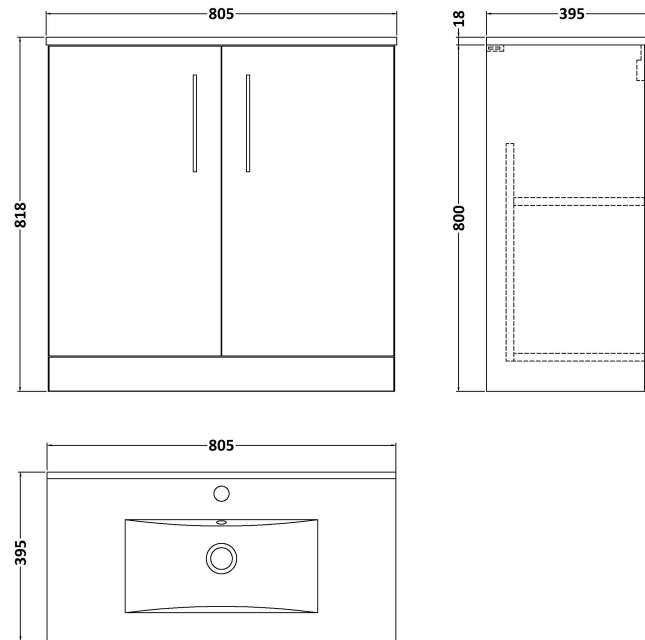

### Packaging Details

Barcode: 5056462664712

**Sales Code:** NVF1305

**Description:** 800 Fs 2-Door Unit (365 Deep)

**Product Dimensions**

Height (mm):	800
Width (mm):	800
Depth (mm):	383
Nett Weight (kg):	25.5

**Packaging Dimensions**

Height (mm):	835
Width (mm):	820
Depth (mm):	375
Gross Weight (kg):	26

**Packaging Data**

Box Colour:	Brown Cardboard Box - Printed
Box Qty:	0
Label Size:	0 x 0
Label Colour:	Not Applicable
Label Qty:	0

### Product Dimensions

Height (mm):	170
Width (mm):	800
Depth (mm):	390
Nett Weight (kg):	16.9

### Packaging Dimensions

Height (mm):	400
Width (mm):	820
Depth (mm):	200
Gross Weight (kg):	16.9