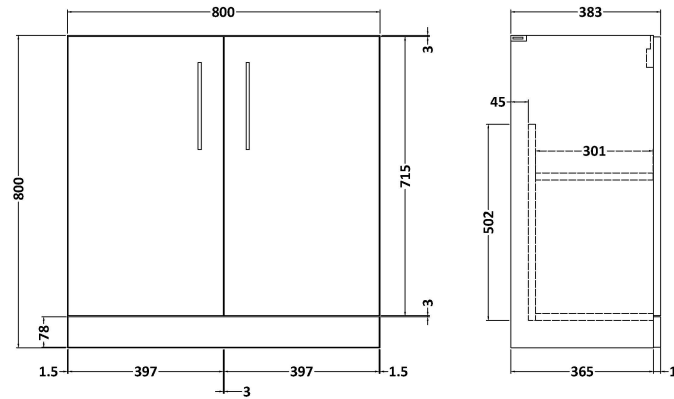

### Packaging Details

Barcode: 5056462664712

**Sales Code:** NVF1305

**Description:** 800 Fs 2-Door Unit (365 Deep)

**Product Dimensions**

Height (mm):	800
Width (mm):	800
Depth (mm):	383
Nett Weight (kg):	25.5

**Packaging Dimensions**

Height (mm):	835
Width (mm):	820
Depth (mm):	375
Gross Weight (kg):	26

**Packaging Data**

Box Colour:	Brown Cardboard Box - Printed
Box Qty:	0
Label Size:	0 x 0
Label Colour:	Not Applicable
Label Qty:	0

### Product Dimensions

Height (mm):	170
Width (mm):	800
Depth (mm):	390
Nett Weight (kg):	16.9

### Packaging Dimensions

Height (mm):	400
Width (mm):	820
Depth (mm):	200
Gross Weight (kg):	16.9