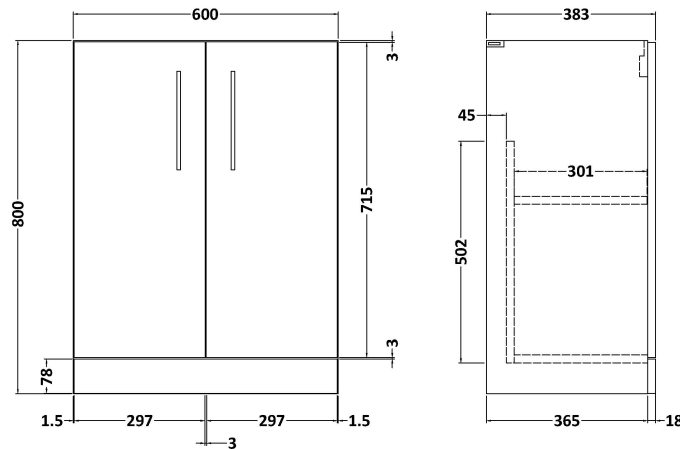

### Product Dimensions

Height (mm):	800
Width (mm):	600
Depth (mm):	383
Nett Weight (kg):	19.5

### Packaging Dimensions

Height (mm):	835
Width (mm):	620
Depth (mm):	375
Gross Weight (kg):	20

### Product Dimensions

Height (mm):	170
Width (mm):	600
Depth (mm):	390
Nett Weight (kg):	10.76

### Packaging Dimensions

Height (mm):	200
Width (mm):	400
Depth (mm):	620
Gross Weight (kg):	10.76