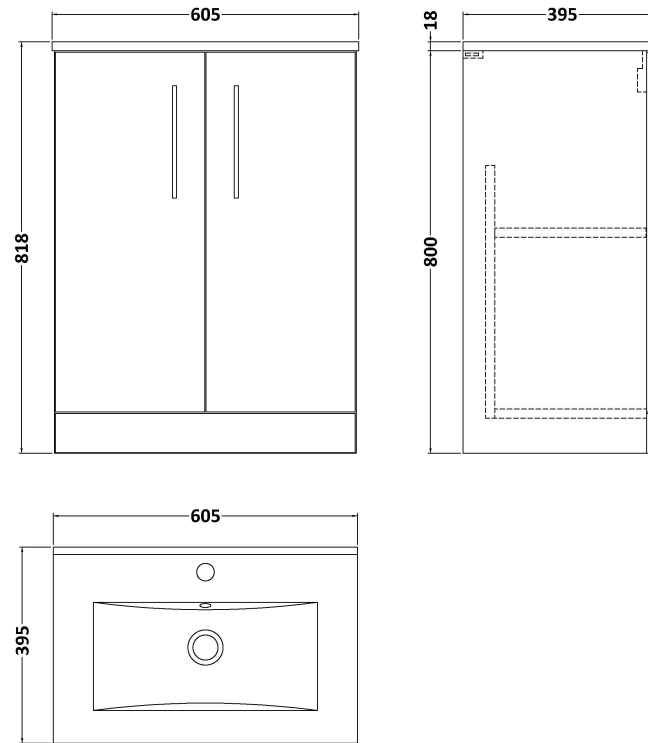

Sales Code: ARN1303B

Description: 600 Fs 2-Door Vanity & Basin 2

Packaging Details

Barcode: 5056462663333