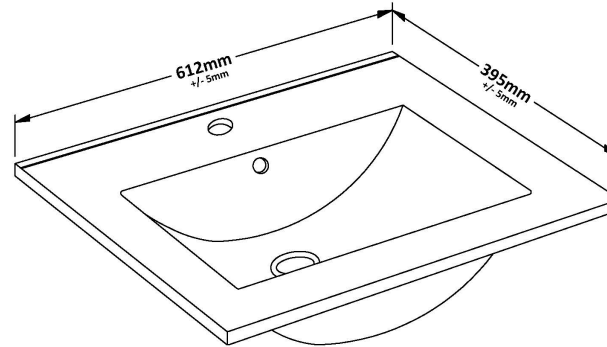

### Product Dimensions

Height (mm):	800
Width (mm):	600
Depth (mm):	383
Nett Weight (kg):	19.5

### Packaging Dimensions

Height (mm):	835
Width (mm):	620
Depth (mm):	375
Gross Weight (kg):	20

### Outer Box Dimensions (If Applicable)

Height (mm):	
Width (mm):	
Depth (mm):	
Gross Weight (kg):	
Barcode:	5056462657974

### Product Dimensions

Height (mm):	170
Width (mm):	600
Depth (mm):	390
Nett Weight (kg):	10.76