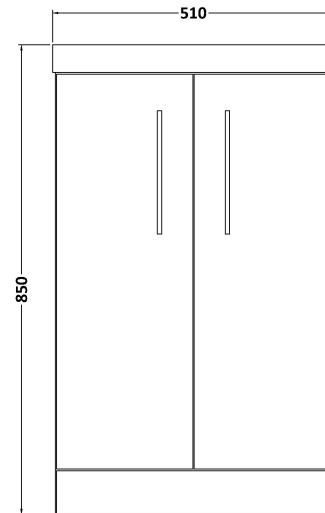

Sales Code: ARN1301D

Description: 500 Fs 2-Door Vanity & Basin 3

Packaging Details

Barcode: 5056462664033

Sales Code: NVF1301F

Description: 500 Fs 2-Door Unit (365 Deep)

Product Dimensions

Height (mm):	800
Width (mm):	500
Depth (mm):	383
Nett Weight (kg):	17.5

Packaging Dimensions

Height (mm):	835
Width (mm):	520
Depth (mm):	375
Gross Weight (kg):	18

Packaging Data

Box Colour:	Brown Cardboard Box - Printed
Box Qty:	0
Label Size:	0 x 0
Label Colour:	Not Applicable
Label Qty:	0

Outer Box Dimensions (If Applicable)

Height (mm):	
Width (mm):	
Depth (mm):	
Gross Weight (kg):	
Barcode:	5056462657950

Product Details

Country of Origin:	China
Fitting Instruction:	No
CE Certification:	N/A
FSC Certified Materials:	Yes
Colour:	Gloss Mid Grey
Construction Method:	Cam & Wood Dowel
Construction Type:	Rigid
Cabinet Finish:	MFC Painted Gloss
Fascia Finish:	Mdf Painted Gloss
Cabinet Thickness (mm):	16
Fascia Thickness (mm):	16
Drawer Included:	No
Drawer Type:	Not Applicable
No of Shelves:	1
Hinge Type:	95 Degree Soft Close
Hinge Included:	Yes, Supplied
Adjustable Legs:	No, Not Required
Fixings Included:	Yes
Handle Style:	Contemporary
Waste Shroud:	No
Handle Included:	Yes, Supplied
Handle Type:	D-Shape

Sales Code: NVM032

Description: 500 Thin Edged Basin 1Th

Product Dimensions

Height (mm):	170
Width (mm):	510
Depth (mm):	395
Nett Weight (kg):	9.5

Packaging Dimensions

Height (mm):	190
Width (mm):	530
Depth (mm):	415
Gross Weight (kg):	10