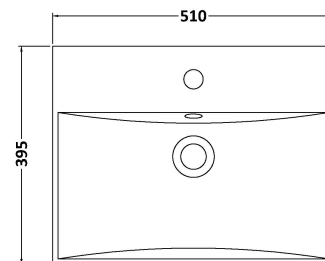

Sales Code: ARN1301D

Description: 500 Fs 2-Door Vanity & Basin 3

Packaging Details

Barcode: 5056462664033

Sales Code: NVF1301F

Description: 500 Fs 2-Door Unit (365 Deep)

Product Dimensions

Height (mm):	800
Width (mm):	500
Depth (mm):	383
Nett Weight (kg):	17.5

Packaging Dimensions

Height (mm):	835
Width (mm):	520
Depth (mm):	375
Gross Weight (kg):	18

Packaging Data

Box Colour:	Brown Cardboard Box - Printed
Box Qty:	0
Label Size:	0 x 0
Label Colour:	Not Applicable
Label Qty:	0

Outer Box Dimensions (If Applicable)

Height (mm):	
Width (mm):	
Depth (mm):	
Gross Weight (kg):	
Barcode:	5056462657950

Product Details

Country of Origin:	China
Fitting Instruction:	No
CE Certification:	N/A
FSC Certified Materials:	Yes
Colour:	Gloss Mid Grey
Construction Method:	Cam & Wood Dowel
Construction Type:	Rigid
Cabinet Finish:	MFC Painted Gloss
Fascia Finish:	Mdf Painted Gloss
Cabinet Thickness (mm):	16
Fascia Thickness (mm):	16
Drawer Included:	No
Drawer Type:	Not Applicable
No of Shelves:	1
Hinge Type:	95 Degree Soft Close
Hinge Included:	Yes, Supplied
Adjustable Legs:	No, Not Required
Fixings Included:	Yes
Handle Style:	Contemporary
Waste Shroud:	No
Handle Included:	Yes, Supplied
Handle Type:	D-Shape

Sales Code: NVM032

Description: 500 Thin Edged Basin 1Th

Product Dimensions

Height (mm):	170
Width (mm):	510
Depth (mm):	395
Nett Weight (kg):	9.5

Packaging Dimensions

Height (mm):	190
Width (mm):	530
Depth (mm):	415
Gross Weight (kg):	10