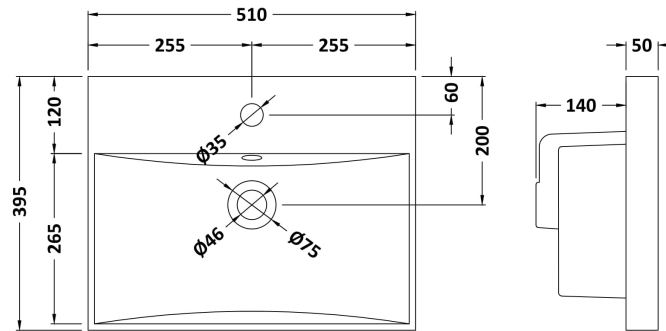

Packaging Dimensions

Height (mm):	835
Width (mm):	520
Depth (mm):	375
Gross Weight (kg):	18

Packaging Data

Box Colour:	Brown Cardboard Box - Printed
Box Qty:	0
Label Size:	0 x 0
Label Colour:	Not Applicable
Label Qty:	0

Outer Box Dimensions (If Applicable)

Height (mm):	
Width (mm):	
Depth (mm):	
Gross Weight (kg):	
Barcode:	5056462657950

Product Details

Country of Origin:	China
Fitting Instruction:	No
CE Certification:	N/A
FSC Certified Materials:	Yes
Colour:	Gloss Mid Grey
Construction Method:	Cam & Wood Dowel
Construction Type:	Rigid
Cabinet Finish:	MFC Painted Gloss
Fascia Finish:	Mdf Painted Gloss
Cabinet Thickness (mm):	16
Fascia Thickness (mm):	16
Drawer Included:	No
Drawer Type:	Not Applicable
No of Shelves:	1
Hinge Type:	95 Degree Soft Close
Hinge Included:	Yes, Supplied
Adjustable Legs:	No, Not Required
Fixings Included:	Yes
Handle Style:	Contemporary
Waste Shroud:	No
Handle Included:	Yes, Supplied
Handle Type:	D-Shape

Sales Code: NVM032

Description: 500 Thin Edged Basin 1Th

Product Dimensions

Height (mm):	170
Width (mm):	510
Depth (mm):	395
Nett Weight (kg):	9.5

Packaging Dimensions

Height (mm):	190
Width (mm):	530
Depth (mm):	415
Gross Weight (kg):	10

Packaging Data

Box Colour:	Brown Cardboard Box - Printed
Box Qty:	1
Label Size:	100 x 50
Label Colour:	White Label
Label Qty:	2

Outer Box Dimensions (If Applicable)

Height (mm):	
Width (mm):	
Depth (mm):	
Gross Weight (kg):	
Barcode:	5056211853411