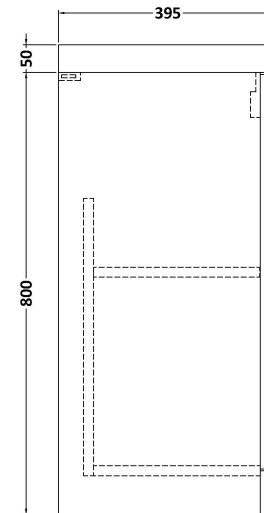

Sales Code: ARN1301D

Description: 500 Fs 2-Door Vanity & Basin 3

Packaging Details

Barcode: 5056462664033

Sales Code: NVF1301F

Description: 500 Fs 2-Door Unit (365 Deep)

Product Dimensions

Height (mm):	800
Width (mm):	500
Depth (mm):	383
Nett Weight (kg):	17.5

Packaging Dimensions

Height (mm):	835
Width (mm):	520
Depth (mm):	375
Gross Weight (kg):	18

Packaging Data

Box Colour:	Brown Cardboard Box - Printed
Box Qty:	0
Label Size:	0 x 0
Label Colour:	Not Applicable
Label Qty:	0

Outer Box Dimensions (If Applicable)

Height (mm):	
Width (mm):	
Depth (mm):	
Gross Weight (kg):	
Barcode:	5056462657950

Product Details

Country of Origin:	China
Fitting Instruction:	No
CE Certification:	N/A
FSC Certified Materials:	Yes
Colour:	Gloss Mid Grey
Construction Method:	Cam & Wood Dowel
Construction Type:	Rigid
Cabinet Finish:	MFC Painted Gloss
Fascia Finish:	Mdf Painted Gloss
Cabinet Thickness (mm):	16
Fascia Thickness (mm):	16
Drawer Included:	No
Drawer Type:	Not Applicable
No of Shelves:	1
Hinge Type:	95 Degree Soft Close
Hinge Included:	Yes, Supplied
Adjustable Legs:	No, Not Required
Fixings Included:	Yes
Handle Style:	Contemporary
Waste Shroud:	No
Handle Included:	Yes, Supplied
Handle Type:	D-Shape

Sales Code: NVM032

Description: 500 Thin Edged Basin 1Th

Product Dimensions

Height (mm):	170
Width (mm):	510
Depth (mm):	395
Nett Weight (kg):	9.5

Packaging Dimensions

Height (mm):	190
Width (mm):	530
Depth (mm):	415
Gross Weight (kg):	10