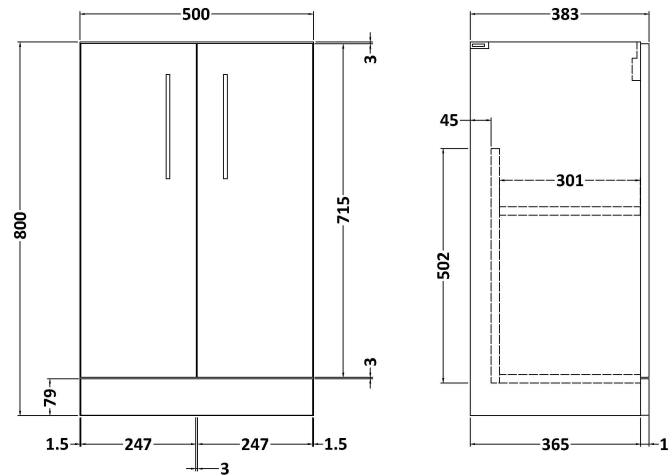

Sales Code: ARN1301D

Description: 500 Fs 2-Door Vanity & Basin 3

Packaging Details

Barcode: 5056462664033

Sales Code: NVF1301F

Description: 500 Fs 2-Door Unit (365 Deep)

Product Dimensions

Height (mm):	800
Width (mm):	500
Depth (mm):	383
Nett Weight (kg):	17.5

Packaging Dimensions

Height (mm):	835
Width (mm):	520
Depth (mm):	375
Gross Weight (kg):	18

Packaging Data

Box Colour:	Brown Cardboard Box - Printed
Box Qty:	0
Label Size:	0 x 0
Label Colour:	Not Applicable
Label Qty:	0

Outer Box Dimensions (If Applicable)

Height (mm):	
Width (mm):	
Depth (mm):	
Gross Weight (kg):	
Barcode:	5056462657950

Product Details

Country of Origin:	China
Fitting Instruction:	No
CE Certification:	N/A
FSC Certified Materials:	Yes
Colour:	Gloss Mid Grey
Construction Method:	Cam & Wood Dowel
Construction Type:	Rigid
Cabinet Finish:	MFC Painted Gloss
Fascia Finish:	Mdf Painted Gloss
Cabinet Thickness (mm):	16
Fascia Thickness (mm):	16
Drawer Included:	No
Drawer Type:	Not Applicable
No of Shelves:	1
Hinge Type:	95 Degree Soft Close
Hinge Included:	Yes, Supplied
Adjustable Legs:	No, Not Required
Fixings Included:	Yes
Handle Style:	Contemporary
Waste Shroud:	No
Handle Included:	Yes, Supplied
Handle Type:	D-Shape

Sales Code: NVM032

Description: 500 Thin Edged Basin 1Th

Product Dimensions

Height (mm):	170
Width (mm):	510
Depth (mm):	395
Nett Weight (kg):	9.5

Packaging Dimensions

Height (mm):	190
Width (mm):	530
Depth (mm):	415
Gross Weight (kg):	10