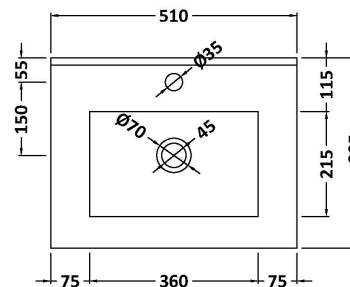

Packaging Dimensions

Height (mm):	835
Width (mm):	520
Depth (mm):	375
Gross Weight (kg):	18

Packaging Data

Box Colour:	Brown Cardboard Box - Printed
Box Qty:	0
Label Size:	0 x 0
Label Colour:	Not Applicable
Label Qty:	0

Outer Box Dimensions (If Applicable)

Height (mm):	
Width (mm):	
Depth (mm):	
Gross Weight (kg):	
Barcode:	5056462657950

Product Details

Country of Origin:	China
Fitting Instruction:	No
CE Certification:	N/A
FSC Certified Materials:	Yes
Colour:	Gloss Mid Grey
Construction Method:	Cam & Wood Dowel
Construction Type:	Rigid
Cabinet Finish:	MFC Painted Gloss
Fascia Finish:	Mdf Painted Gloss
Cabinet Thickness (mm):	16
Fascia Thickness (mm):	16
Drawer Included:	No
Drawer Type:	Not Applicable
No of Shelves:	1
Hinge Type:	95 Degree Soft Close
Hinge Included:	Yes, Supplied
Adjustable Legs:	No, Not Required
Fixings Included:	Yes
Handle Style:	Contemporary
Waste Shroud:	No
Handle Included:	Yes, Supplied
Handle Type:	D-Shape

Sales Code: NVM001

Description: 500mm Minimalist Basin 1Th

Product Dimensions

Height (mm):	170
Width (mm):	500
Depth (mm):	390
Nett Weight (kg):	9

Packaging Dimensions

Height (mm):	400
Width (mm):	520
Depth (mm):	200
Gross Weight (kg):	9

Packaging Data

Box Colour:	Brown Cardboard Box
Box Qty:	1
Label Size:	105 x 50
Label Colour:	White Label
Label Qty:	1

Outer Box Dimensions (If Applicable)

Height (mm):	
Width (mm):	
Depth (mm):	
Gross Weight (kg):	
Barcode:	5055275828670