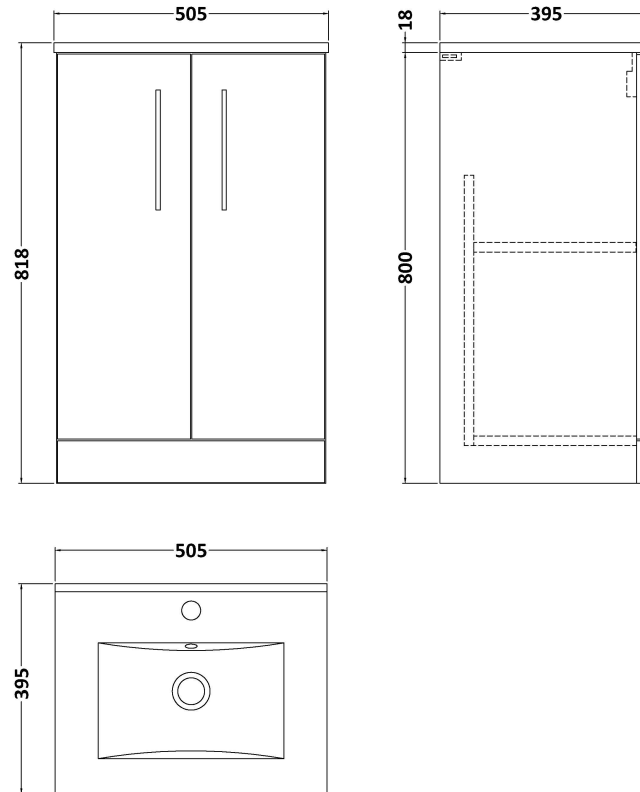

Sales Code: ARN1301B

Description: 500 Fs 2-Door Vanity & Basin 2

Packaging Details

Barcode: 5056462664026

Sales Code: NVF1301F

Description: 500 Fs 2-Door Unit (365 Deep)

Product Dimensions

Height (mm):	800
Width (mm):	500
Depth (mm):	383
Nett Weight (kg):	17.5

Packaging Dimensions

Height (mm):	835
Width (mm):	520
Depth (mm):	375
Gross Weight (kg):	18

Packaging Data

Box Colour:	Brown Cardboard Box - Printed
Box Qty:	0
Label Size:	0 x 0
Label Colour:	Not Applicable
Label Qty:	0

Sales Code: NVM001

Description: 500mm Minimalist Basin 1Th

Product Dimensions

Height (mm):	170
Width (mm):	500
Depth (mm):	390
Nett Weight (kg):	9

Packaging Dimensions

Height (mm):	400
Width (mm):	520
Depth (mm):	200
Gross Weight (kg):	9

Packaging Data

Box Colour:	Brown Cardboard Box
Box Qty:	1
Label Size:	105 x 50
Label Colour:	White Label
Label Qty:	1

Outer Box Dimensions (If Applicable)

Height (mm):	
Width (mm):	
Depth (mm):	
Gross Weight (kg):	
Barcode:	5055275828670