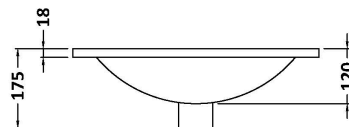

Packaging Dimensions

Height (mm):	835
Width (mm):	520
Depth (mm):	375
Gross Weight (kg):	18

Packaging Data

Box Colour:	Brown Cardboard Box - Printed
Box Qty:	0
Label Size:	0 x 0
Label Colour:	Not Applicable
Label Qty:	0

Outer Box Dimensions (If Applicable)

Height (mm):	
Width (mm):	
Depth (mm):	
Gross Weight (kg):	
Barcode:	5056462657950

Product Details

Country of Origin:	China
Fitting Instruction:	No
CE Certification:	N/A
FSC Certified Materials:	Yes
Colour:	Gloss Mid Grey
Construction Method:	Cam & Wood Dowel
Construction Type:	Rigid
Cabinet Finish:	MFC Painted Gloss
Fascia Finish:	Mdf Painted Gloss
Cabinet Thickness (mm):	16
Fascia Thickness (mm):	16
Drawer Included:	No
Drawer Type:	Not Applicable
No of Shelves:	1
Hinge Type:	95 Degree Soft Close
Hinge Included:	Yes, Supplied
Adjustable Legs:	No, Not Required
Fixings Included:	Yes
Handle Style:	Contemporary
Waste Shroud:	No
Handle Included:	Yes, Supplied
Handle Type:	D-Shape

Sales Code: NVM001

Description: 500mm Minimalist Basin 1Th

Product Dimensions

Height (mm):	170
Width (mm):	500
Depth (mm):	390
Nett Weight (kg):	9

Packaging Dimensions

Height (mm):	400
Width (mm):	520
Depth (mm):	200
Gross Weight (kg):	9

Packaging Data

Box Colour:	Brown Cardboard Box
Box Qty:	1
Label Size:	105 x 50
Label Colour:	White Label
Label Qty:	1

Outer Box Dimensions (If Applicable)

Height (mm):	
Width (mm):	
Depth (mm):	
Gross Weight (kg):	
Barcode:	5055275828670