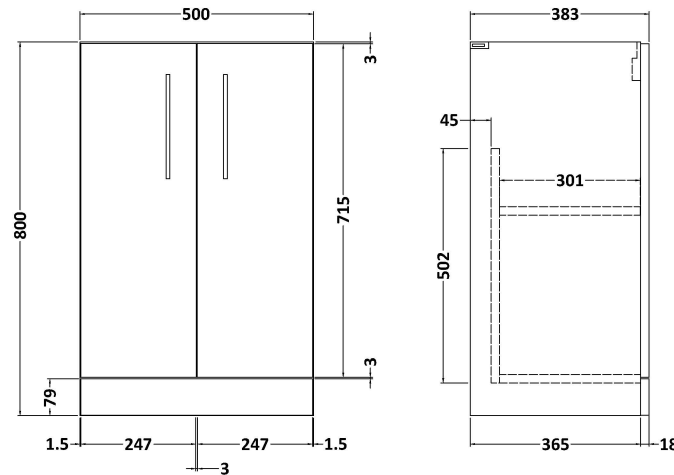

Sales Code: ARN1301B

Description: 500 Fs 2-Door Vanity & Basin 2

Packaging Details

Barcode: 5056462664026

Sales Code: NVF1301F

Description: 500 Fs 2-Door Unit (365 Deep)

Product Dimensions

Height (mm):	800
Width (mm):	500
Depth (mm):	383
Nett Weight (kg):	17.5

Packaging Dimensions

Height (mm):	835
Width (mm):	520
Depth (mm):	375
Gross Weight (kg):	18

Packaging Data

Box Colour:	Brown Cardboard Box - Printed
Box Qty:	0
Label Size:	0 x 0
Label Colour:	Not Applicable
Label Qty:	0

Sales Code: NVM001

Description: 500mm Minimalist Basin 1Th

Product Dimensions

Height (mm):	170
Width (mm):	500
Depth (mm):	390
Nett Weight (kg):	9

Packaging Dimensions

Height (mm):	400
Width (mm):	520
Depth (mm):	200
Gross Weight (kg):	9

Packaging Data

Box Colour:	Brown Cardboard Box
Box Qty:	1
Label Size:	105 x 50
Label Colour:	White Label
Label Qty:	1

Outer Box Dimensions (If Applicable)

Height (mm):	
Width (mm):	
Depth (mm):	
Gross Weight (kg):	
Barcode:	5055275828670