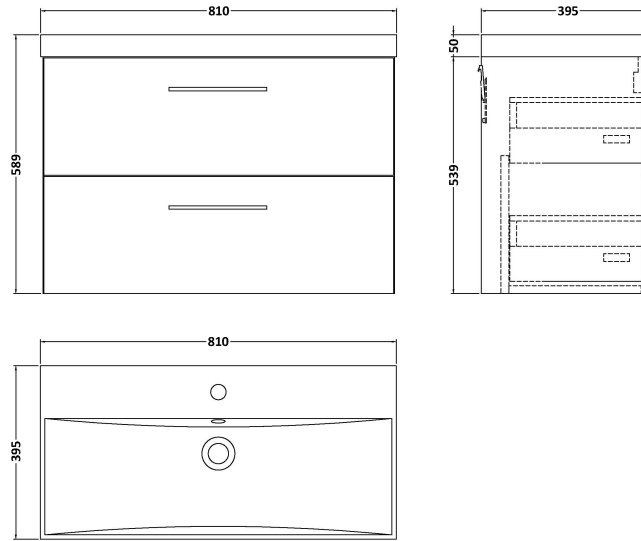

Sales Code: ARN126D

Description: 800 Wh 2-Drawer Vanity & Basin 3

Packaging Details

Barcode: 5056462669045

Sales Code: NVF126

Description: 800 Wh 2-Drawer Unit (365 Deep)

Product Dimensions

Height (mm):	539
Width (mm):	800
Depth (mm):	383
Nett Weight (kg):	33.5

Packaging Dimensions

Height (mm):	560
Width (mm):	820
Depth (mm):	405
Gross Weight (kg):	34

Packaging Data

Box Colour:	Brown Cardboard Box - Printed
Box Qty:	0
Label Size:	0 x 0
Label Colour:	Not Applicable
Label Qty:	0

Outer Box Dimensions (If Applicable)

Height (mm):	
Width (mm):	
Depth (mm):	
Gross Weight (kg):	
Barcode:	5056462614441

Product Details

Country of Origin:	China
Fitting Instruction:	No
CE Certification:	N/A
FSC Certified Materials:	Yes
Colour:	Gloss White
Construction Method:	Cam & Wood Dowel
Construction Type:	Rigid
Cabinet Finish:	MFC Painted Gloss
Fascia Finish:	Mdf Painted Gloss
Cabinet Thickness (mm):	16
Fascia Thickness (mm):	18
Drawer Included:	Yes
Drawer Type:	80mm High Metal S/C Inc Galler
No of Shelves:	0
Hinge Type:	Not Applicable
Hinge Included:	Not Applicable
Adjustable Legs:	No, Not Required
Fixings Included:	Yes
Handle Style:	Contemporary
Waste Shroud:	Yes
Handle Included:	Yes, Supplied
Handle Type:	D-Shape

Sales Code: NVM035

Description: 800 Thin Edged Basin 1Th

Product Dimensions

Height (mm):	170
Width (mm):	810
Depth (mm):	395
Nett Weight (kg):	14.5

Packaging Dimensions

Height (mm):	190
Width (mm):	830
Depth (mm):	415
Gross Weight (kg):	15