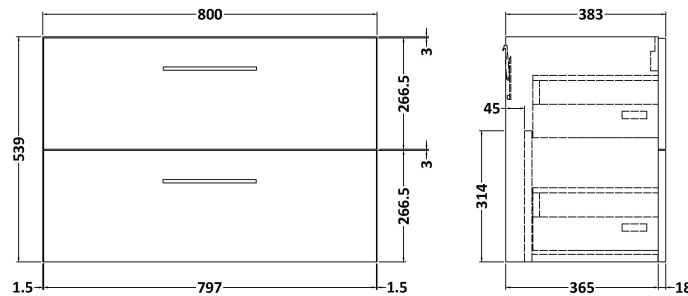

Sales Code: ARN126D

Description: 800 Wh 2-Drawer Vanity & Basin 3

Packaging Details

Barcode: 5056462669045

Sales Code: NVF126

Description: 800 Wh 2-Drawer Unit (365 Deep)

Product Dimensions

Height (mm):	539
Width (mm):	800
Depth (mm):	383
Nett Weight (kg):	33.5

Packaging Dimensions

Height (mm):	560
Width (mm):	820
Depth (mm):	405
Gross Weight (kg):	34

Packaging Data

Box Colour:	Brown Cardboard Box - Printed
Box Qty:	0
Label Size:	0 x 0
Label Colour:	Not Applicable
Label Qty:	0

Sales Code: NVM035

Description: 800 Thin Edged Basin 1Th

Product Dimensions

Height (mm):	170
Width (mm):	810
Depth (mm):	395
Nett Weight (kg):	14.5

Packaging Dimensions

Height (mm):	190
Width (mm):	830
Depth (mm):	415
Gross Weight (kg):	15

Packaging Data

Box Colour:	Brown Cardboard Box
Box Qty:	1
Label Size:	100 x 50
Label Colour:	White Label
Label Qty:	2

Outer Box Dimensions (If Applicable)

Height (mm):	
Width (mm):	
Depth (mm):	
Gross Weight (kg):	
Barcode:	5056211853435