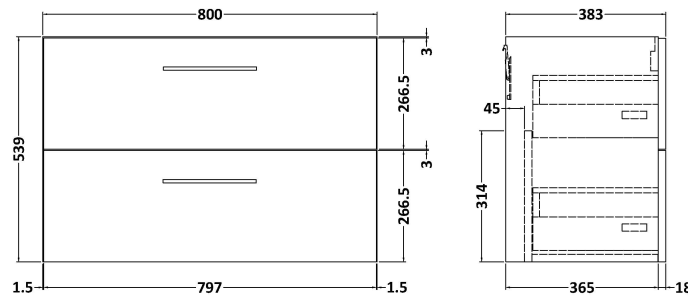

Sales Code: ARN126B

Description: 800 Wh 2-Drawer Vanity & Basin 2

Packaging Details

Barcode: 5056462669038

Sales Code: NVF126

Description: 800 Wh 2-Drawer Unit (365 Deep)

Product Dimensions

Height (mm):	539
Width (mm):	800
Depth (mm):	383
Nett Weight (kg):	33.5

Packaging Dimensions

Height (mm):	560
Width (mm):	820
Depth (mm):	405
Gross Weight (kg):	34

Packaging Data

Box Colour:	Brown Cardboard Box - Printed
Box Qty:	0
Label Size:	0 x 0
Label Colour:	Not Applicable
Label Qty:	0

Sales Code: NVM005

Description: Minimalist Basin 800mm

Product Dimensions

Height (mm):	170
Width (mm):	800
Depth (mm):	390
Nett Weight (kg):	16.9

Packaging Dimensions

Height (mm):	400
Width (mm):	820
Depth (mm):	200
Gross Weight (kg):	16.9

Packaging Data

Box Colour:	Brown Cardboard Box - Printed
Box Qty:	1
Label Size:	100 x 50
Label Colour:	White Label
Label Qty:	2

Outer Box Dimensions (If Applicable)

Height (mm):	
Width (mm):	
Depth (mm):	
Gross Weight (kg):	
Barcode:	5055146194675