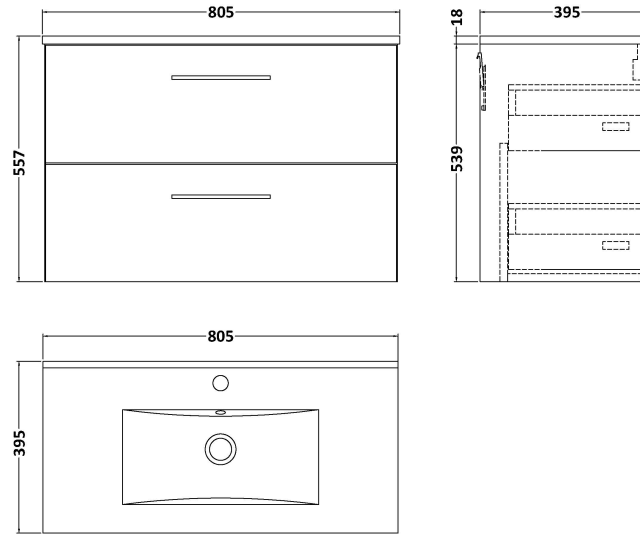

Sales Code: ARN126B

Description: 800 Wh 2-Drawer Vanity & Basin 2

Packaging Details

Barcode: 5056462669038

Sales Code: NVF126

Description: 800 Wh 2-Drawer Unit (365 Deep)

Product Dimensions

Height (mm):	539
Width (mm):	800
Depth (mm):	383
Nett Weight (kg):	33.5

Packaging Dimensions

Height (mm):	560
Width (mm):	820
Depth (mm):	405
Gross Weight (kg):	34

Packaging Data

Box Colour:	Brown Cardboard Box - Printed
Box Qty:	0
Label Size:	0 x 0
Label Colour:	Not Applicable
Label Qty:	0

Outer Box Dimensions (If Applicable)

Height (mm):	
Width (mm):	
Depth (mm):	
Gross Weight (kg):	
Barcode:	5056462614441

Product Details

Country of Origin:	China
Fitting Instruction:	No
CE Certification:	N/A
FSC Certified Materials:	Yes
Colour:	Gloss White
Construction Method:	Cam & Wood Dowel
Construction Type:	Rigid
Cabinet Finish:	MFC Painted Gloss
Fascia Finish:	Mdf Painted Gloss
Cabinet Thickness (mm):	16
Fascia Thickness (mm):	18
Drawer Included:	Yes
Drawer Type:	80mm High Metal S/C Inc Galler
No of Shelves:	0
Hinge Type:	Not Applicable
Hinge Included:	Not Applicable
Adjustable Legs:	No, Not Required
Fixings Included:	Yes
Handle Style:	Contemporary
Waste Shroud:	Yes
Handle Included:	Yes, Supplied
Handle Type:	D-Shape

Sales Code: NVM005

Description: Minimalist Basin 800mm

Product Dimensions

Height (mm):	170
Width (mm):	800
Depth (mm):	390
Nett Weight (kg):	16.9

Packaging Dimensions

Height (mm):	400
Width (mm):	820
Depth (mm):	200
Gross Weight (kg):	16.9