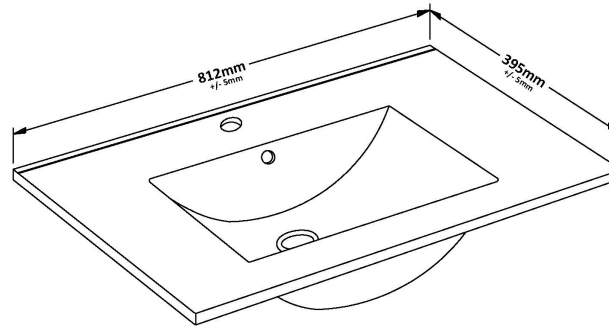

Packaging Dimensions

Height (mm):	560
Width (mm):	820
Depth (mm):	405
Gross Weight (kg):	34

Packaging Data

Box Colour:	Brown Cardboard Box - Printed
Box Qty:	0
Label Size:	0 x 0
Label Colour:	Not Applicable
Label Qty:	0

Outer Box Dimensions (If Applicable)

Height (mm):	
Width (mm):	
Depth (mm):	
Gross Weight (kg):	
Barcode:	5056462614441

Product Details

Country of Origin:	China
Fitting Instruction:	No
CE Certification:	N/A
FSC Certified Materials:	Yes
Colour:	Gloss White
Construction Method:	Cam & Wood Dowel
Construction Type:	Rigid
Cabinet Finish:	MFC Painted Gloss
Fascia Finish:	Mdf Painted Gloss
Cabinet Thickness (mm):	16
Fascia Thickness (mm):	18
Drawer Included:	Yes
Drawer Type:	80mm High Metal S/C Inc Galler
No of Shelves:	0
Hinge Type:	Not Applicable
Hinge Included:	Not Applicable
Adjustable Legs:	No, Not Required
Fixings Included:	Yes
Handle Style:	Contemporary
Waste Shroud:	Yes
Handle Included:	Yes, Supplied
Handle Type:	D-Shape

Sales Code: NVM005

Description: Minimalist Basin 800mm

Product Dimensions

Height (mm):	170
Width (mm):	800
Depth (mm):	390
Nett Weight (kg):	16.9

Packaging Dimensions

Height (mm):	400
Width (mm):	820
Depth (mm):	200
Gross Weight (kg):	16.9

Packaging Data

Box Colour:	Brown Cardboard Box - Printed
Box Qty:	1
Label Size:	100 x 50
Label Colour:	White Label
Label Qty:	2

Outer Box Dimensions (If Applicable)

Height (mm):	
Width (mm):	
Depth (mm):	
Gross Weight (kg):	
Barcode:	5055146194675