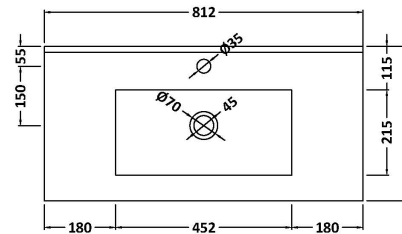

Packaging Dimensions

Height (mm):	560
Width (mm):	820
Depth (mm):	405
Gross Weight (kg):	34

Packaging Data

Box Colour:	Brown Cardboard Box - Printed
Box Qty:	0
Label Size:	0 x 0
Label Colour:	Not Applicable
Label Qty:	0

Outer Box Dimensions (If Applicable)

Height (mm):	
Width (mm):	
Depth (mm):	
Gross Weight (kg):	
Barcode:	5056462614441

Product Details

Country of Origin:	China
Fitting Instruction:	No
CE Certification:	N/A
FSC Certified Materials:	Yes
Colour:	Gloss White
Construction Method:	Cam & Wood Dowel
Construction Type:	Rigid
Cabinet Finish:	MFC Painted Gloss
Fascia Finish:	Mdf Painted Gloss
Cabinet Thickness (mm):	16
Fascia Thickness (mm):	18
Drawer Included:	Yes
Drawer Type:	80mm High Metal S/C Inc Galler
No of Shelves:	0
Hinge Type:	Not Applicable
Hinge Included:	Not Applicable
Adjustable Legs:	No, Not Required
Fixings Included:	Yes
Handle Style:	Contemporary
Waste Shroud:	Yes
Handle Included:	Yes, Supplied
Handle Type:	D-Shape

Sales Code: NVM005

Description: Minimalist Basin 800mm

Product Dimensions

Height (mm):	170
Width (mm):	800
Depth (mm):	390
Nett Weight (kg):	16.9

Packaging Dimensions

Height (mm):	400
Width (mm):	820
Depth (mm):	200
Gross Weight (kg):	16.9

Packaging Data

Box Colour:	Brown Cardboard Box - Printed
Box Qty:	1
Label Size:	100 x 50
Label Colour:	White Label
Label Qty:	2

Outer Box Dimensions (If Applicable)

Height (mm):	
Width (mm):	
Depth (mm):	
Gross Weight (kg):	
Barcode:	5055146194675