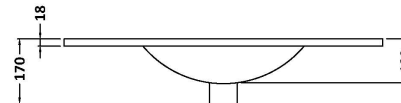

Packaging Dimensions

Height (mm):	560
Width (mm):	820
Depth (mm):	405
Gross Weight (kg):	34

Packaging Data

Box Colour:	Brown Cardboard Box - Printed
Box Qty:	0
Label Size:	0 x 0
Label Colour:	Not Applicable
Label Qty:	0

Outer Box Dimensions (If Applicable)

Height (mm):	
Width (mm):	
Depth (mm):	
Gross Weight (kg):	
Barcode:	5056462614441

Product Details

Country of Origin:	China
Fitting Instruction:	No
CE Certification:	N/A
FSC Certified Materials:	Yes
Colour:	Gloss White
Construction Method:	Cam & Wood Dowel
Construction Type:	Rigid
Cabinet Finish:	MFC Painted Gloss
Fascia Finish:	Mdf Painted Gloss
Cabinet Thickness (mm):	16
Fascia Thickness (mm):	18
Drawer Included:	Yes
Drawer Type:	80mm High Metal S/C Inc Galler
No of Shelves:	0
Hinge Type:	Not Applicable
Hinge Included:	Not Applicable
Adjustable Legs:	No, Not Required
Fixings Included:	Yes
Handle Style:	Contemporary
Waste Shroud:	Yes
Handle Included:	Yes, Supplied
Handle Type:	D-Shape

Sales Code: NVM005

Description: Minimalist Basin 800mm

Product Dimensions

Height (mm):	170
Width (mm):	800
Depth (mm):	390
Nett Weight (kg):	16.9

Packaging Dimensions

Height (mm):	400
Width (mm):	820
Depth (mm):	200
Gross Weight (kg):	16.9

Packaging Data

Box Colour:	Brown Cardboard Box - Printed
Box Qty:	1
Label Size:	100 x 50
Label Colour:	White Label
Label Qty:	2

Outer Box Dimensions (If Applicable)

Height (mm):	
Width (mm):	
Depth (mm):	
Gross Weight (kg):	
Barcode:	5055146194675