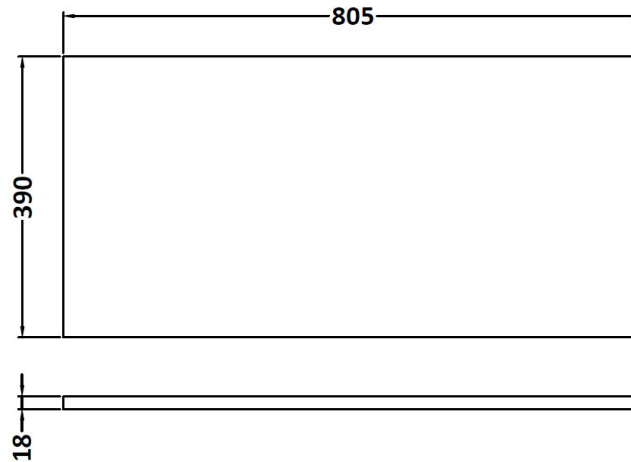

Sales Code: ARN125W

Description: 800 Wh 1-Drawer Vanity & Worktop

Packaging Details

Barcode: 5056462668635

Sales Code: NVF125

Description: 800 Single Drawer Unit (365 Deep)

Product Dimensions

Height (mm):	359
Width (mm):	800
Depth (mm):	383
Nett Weight (kg):	17

Packaging Dimensions

Height (mm):	391
Width (mm):	832
Depth (mm):	391
Gross Weight (kg):	17.5

Packaging Data

Box Colour:	Brown Cardboard Box - Printed
Box Qty:	0
Label Size:	0 x 0
Label Colour:	Not Applicable
Label Qty:	0

Outer Box Dimensions (If Applicable)

Height (mm):	
Width (mm):	
Depth (mm):	
Gross Weight (kg):	
Barcode:	5056462660851

Product Details

Country of Origin:	China
Fitting Instruction:	No
CE Certification:	N/A
FSC Certified Materials:	Yes
Colour:	Gloss White
Construction Method:	Cam & Wood Dowel
Construction Type:	Rigid
Cabinet Finish:	MFC Painted Gloss
Fascia Finish:	Mdf Painted Gloss
Cabinet Thickness (mm):	16
Fascia Thickness (mm):	18
Drawer Included:	Yes
Drawer Type:	80mm High Metal S/C Inc Galler
No of Shelves:	0
Hinge Type:	Not Applicable
Hinge Included:	Not Applicable
Adjustable Legs:	No, Not Required
Fixings Included:	Yes
Handle Style:	Contemporary
Waste Shroud:	Yes
Handle Included:	Yes, Supplied
Handle Type:	D-Shape

Sales Code: MWD170

Description: 800 Worktop (805X390x18mm)

Product Dimensions

Height (mm):	18
Width (mm):	805
Depth (mm):	390
Nett Weight (kg):	3.5

Packaging Dimensions

Height (mm):	25
Width (mm):	825
Depth (mm):	410
Gross Weight (kg):	3.5