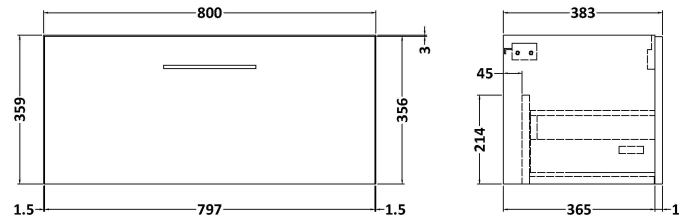

Sales Code: ARN125W

Description: 800 Wh 1-Drawer Vanity & Worktop

Packaging Details

Barcode: 5056462668635

Sales Code: NVF125

Description: 800 Single Drawer Unit (365 Deep)

Product Dimensions

Height (mm):	359
Width (mm):	800
Depth (mm):	383
Nett Weight (kg):	17

Packaging Dimensions

Height (mm):	391
Width (mm):	832
Depth (mm):	391
Gross Weight (kg):	17.5

Packaging Data

Box Colour:	Brown Cardboard Box - Printed
Box Qty:	0
Label Size:	0 x 0
Label Colour:	Not Applicable
Label Qty:	0

Outer Box Dimensions (If Applicable)

Height (mm):	
Width (mm):	
Depth (mm):	
Gross Weight (kg):	
Barcode:	5056462660851

Product Details

Country of Origin:	China
Fitting Instruction:	No
CE Certification:	N/A
FSC Certified Materials:	Yes
Colour:	Gloss White
Construction Method:	Cam & Wood Dowel
Construction Type:	Rigid
Cabinet Finish:	MFC Painted Gloss
Fascia Finish:	Mdf Painted Gloss
Cabinet Thickness (mm):	16
Fascia Thickness (mm):	18
Drawer Included:	Yes
Drawer Type:	80mm High Metal S/C Inc Galler
No of Shelves:	0
Hinge Type:	Not Applicable
Hinge Included:	Not Applicable
Adjustable Legs:	No, Not Required
Fixings Included:	Yes
Handle Style:	Contemporary
Waste Shroud:	Yes
Handle Included:	Yes, Supplied
Handle Type:	D-Shape

Sales Code: MWD170

Description: 800 Worktop (805X390x18mm)

Product Dimensions

Height (mm):	18
Width (mm):	805
Depth (mm):	390
Nett Weight (kg):	3.5

Packaging Dimensions

Height (mm):	25
Width (mm):	825
Depth (mm):	410
Gross Weight (kg):	3.5