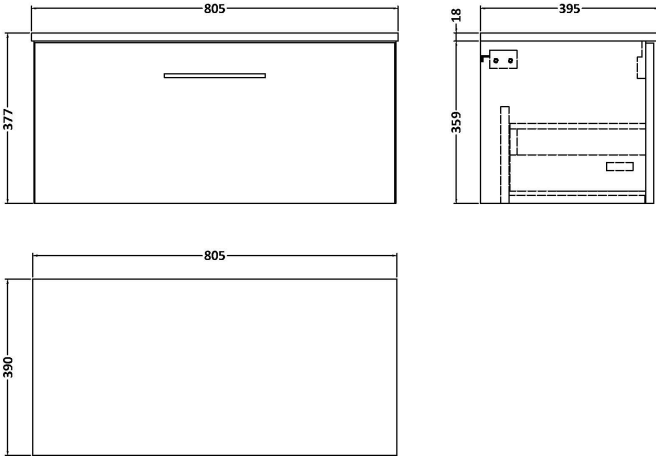

Sales Code: ARN125W

Description: 800 Wh 1-Drawer Vanity & Worktop

Packaging Details

Barcode: 5056462668635

Sales Code: NVF125

Description: 800 Single Drawer Unit (365 Deep)

Product Dimensions

Height (mm):	359
Width (mm):	800
Depth (mm):	383
Nett Weight (kg):	17

Packaging Dimensions

Height (mm):	391
Width (mm):	832
Depth (mm):	391
Gross Weight (kg):	17.5

Packaging Data

Box Colour:	Brown Cardboard Box - Printed
Box Qty:	0
Label Size:	0 x 0
Label Colour:	Not Applicable
Label Qty:	0

Outer Box Dimensions (If Applicable)

Height (mm):	
Width (mm):	
Depth (mm):	
Gross Weight (kg):	
Barcode:	5056462660851

Product Details

Country of Origin:	China
Fitting Instruction:	No
CE Certification:	N/A
FSC Certified Materials:	Yes
Colour:	Gloss White
Construction Method:	Cam & Wood Dowel
Construction Type:	Rigid
Cabinet Finish:	MFC Painted Gloss
Fascia Finish:	Mdf Painted Gloss
Cabinet Thickness (mm):	16
Fascia Thickness (mm):	18
Drawer Included:	Yes
Drawer Type:	80mm High Metal S/C Inc Galler
No of Shelves:	0
Hinge Type:	Not Applicable
Hinge Included:	Not Applicable
Adjustable Legs:	No, Not Required
Fixings Included:	Yes
Handle Style:	Contemporary
Waste Shroud:	Yes
Handle Included:	Yes, Supplied
Handle Type:	D-Shape

Sales Code: MWD170

Description: 800 Worktop (805X390x18mm)

Product Dimensions

Height (mm):	18
Width (mm):	805
Depth (mm):	390
Nett Weight (kg):	3.5

Packaging Dimensions

Height (mm):	25
Width (mm):	825
Depth (mm):	410
Gross Weight (kg):	3.5