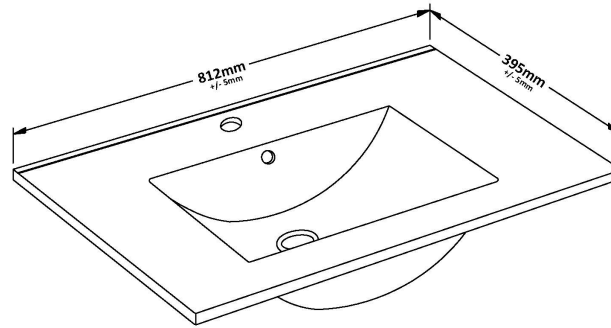

Packaging Dimensions

Height (mm):	391
Width (mm):	832
Depth (mm):	391
Gross Weight (kg):	17.5

Packaging Data

Box Colour:	Brown Cardboard Box - Printed
Box Qty:	0
Label Size:	0 x 0
Label Colour:	Not Applicable
Label Qty:	0

Outer Box Dimensions (If Applicable)

Height (mm):	
Width (mm):	
Depth (mm):	
Gross Weight (kg):	
Barcode:	5056462660851

Product Details

Country of Origin:	China
Fitting Instruction:	No
CE Certification:	N/A
FSC Certified Materials:	Yes
Colour:	Gloss White
Construction Method:	Cam & Wood Dowel
Construction Type:	Rigid
Cabinet Finish:	MFC Painted Gloss
Fascia Finish:	Mdf Painted Gloss
Cabinet Thickness (mm):	16
Fascia Thickness (mm):	18
Drawer Included:	Yes
Drawer Type:	80mm High Metal S/C Inc Galler
No of Shelves:	0
Hinge Type:	Not Applicable
Hinge Included:	Not Applicable
Adjustable Legs:	No, Not Required
Fixings Included:	Yes
Handle Style:	Contemporary
Waste Shroud:	Yes
Handle Included:	Yes, Supplied
Handle Type:	D-Shape

Sales Code: NVM005

Description: Minimalist Basin 800mm

Product Dimensions

Height (mm):	170
Width (mm):	800
Depth (mm):	390
Nett Weight (kg):	16.9

Packaging Dimensions

Height (mm):	400
Width (mm):	820
Depth (mm):	200
Gross Weight (kg):	16.9

Packaging Data

Box Colour:	Brown Cardboard Box - Printed
Box Qty:	1
Label Size:	100 x 50
Label Colour:	White Label
Label Qty:	2

Outer Box Dimensions (If Applicable)

Height (mm):	
Width (mm):	
Depth (mm):	
Gross Weight (kg):	
Barcode:	5055146194675