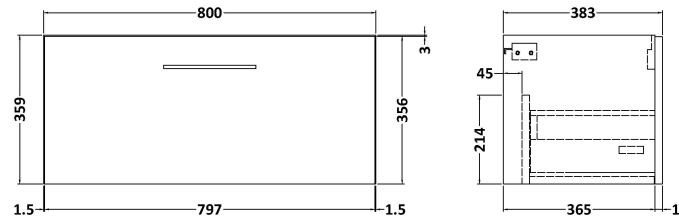

Sales Code: ARN125B

Description: 800 Wh 1-Drawer Vanity & Basin 2

Packaging Details

Barcode: 5056462668611

Sales Code: NVF125

Description: 800 Single Drawer Unit (365 Deep)

Product Dimensions

Height (mm):	359
Width (mm):	800
Depth (mm):	383
Nett Weight (kg):	17

Packaging Dimensions

Height (mm):	391
Width (mm):	832
Depth (mm):	391
Gross Weight (kg):	17.5

Packaging Data

Box Colour:	Brown Cardboard Box - Printed
Box Qty:	0
Label Size:	0 x 0
Label Colour:	Not Applicable
Label Qty:	0

Sales Code: NVM005

Description: Minimalist Basin 800mm

Product Dimensions

Height (mm):	170
Width (mm):	800
Depth (mm):	390
Nett Weight (kg):	16.9

Packaging Dimensions

Height (mm):	400
Width (mm):	820
Depth (mm):	200
Gross Weight (kg):	16.9

Packaging Data

Box Colour:	Brown Cardboard Box - Printed
Box Qty:	1
Label Size:	100 x 50
Label Colour:	White Label
Label Qty:	2

Outer Box Dimensions (If Applicable)

Height (mm):	
Width (mm):	
Depth (mm):	
Gross Weight (kg):	
Barcode:	5055146194675