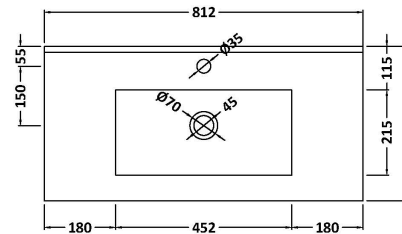

Packaging Dimensions

Height (mm):	391
Width (mm):	832
Depth (mm):	391
Gross Weight (kg):	17.5

Packaging Data

Box Colour:	Brown Cardboard Box - Printed
Box Qty:	0
Label Size:	0 x 0
Label Colour:	Not Applicable
Label Qty:	0

Outer Box Dimensions (If Applicable)

Height (mm):	
Width (mm):	
Depth (mm):	
Gross Weight (kg):	
Barcode:	5056462660851

Product Details

Country of Origin:	China
Fitting Instruction:	No
CE Certification:	N/A
FSC Certified Materials:	Yes
Colour:	Gloss White
Construction Method:	Cam & Wood Dowel
Construction Type:	Rigid
Cabinet Finish:	MFC Painted Gloss
Fascia Finish:	Mdf Painted Gloss
Cabinet Thickness (mm):	16
Fascia Thickness (mm):	18
Drawer Included:	Yes
Drawer Type:	80mm High Metal S/C Inc Galler
No of Shelves:	0
Hinge Type:	Not Applicable
Hinge Included:	Not Applicable
Adjustable Legs:	No, Not Required
Fixings Included:	Yes
Handle Style:	Contemporary
Waste Shroud:	Yes
Handle Included:	Yes, Supplied
Handle Type:	D-Shape

Sales Code: NVM005

Description: Minimalist Basin 800mm

Product Dimensions

Height (mm):	170
Width (mm):	800
Depth (mm):	390
Nett Weight (kg):	16.9

Packaging Dimensions

Height (mm):	400
Width (mm):	820
Depth (mm):	200
Gross Weight (kg):	16.9

Packaging Data

Box Colour:	Brown Cardboard Box - Printed
Box Qty:	1
Label Size:	100 x 50
Label Colour:	White Label
Label Qty:	2

Outer Box Dimensions (If Applicable)

Height (mm):	
Width (mm):	
Depth (mm):	
Gross Weight (kg):	
Barcode:	5055146194675