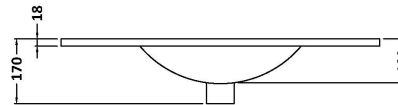

Packaging Dimensions

Height (mm):	391
Width (mm):	832
Depth (mm):	391
Gross Weight (kg):	17.5

Packaging Data

Box Colour:	Brown Cardboard Box - Printed
Box Qty:	0
Label Size:	0 x 0
Label Colour:	Not Applicable
Label Qty:	0

Outer Box Dimensions (If Applicable)

Height (mm):	
Width (mm):	
Depth (mm):	
Gross Weight (kg):	
Barcode:	5056462660851

Product Details

Country of Origin:	China
Fitting Instruction:	No
CE Certification:	N/A
FSC Certified Materials:	Yes
Colour:	Gloss White
Construction Method:	Cam & Wood Dowel
Construction Type:	Rigid
Cabinet Finish:	MFC Painted Gloss
Fascia Finish:	Mdf Painted Gloss
Cabinet Thickness (mm):	16
Fascia Thickness (mm):	18
Drawer Included:	Yes
Drawer Type:	80mm High Metal S/C Inc Galler
No of Shelves:	0
Hinge Type:	Not Applicable
Hinge Included:	Not Applicable
Adjustable Legs:	No, Not Required
Fixings Included:	Yes
Handle Style:	Contemporary
Waste Shroud:	Yes
Handle Included:	Yes, Supplied
Handle Type:	D-Shape

Sales Code: NVM005

Description: Minimalist Basin 800mm

Product Dimensions

Height (mm):	170
Width (mm):	800
Depth (mm):	390
Nett Weight (kg):	16.9

Packaging Dimensions

Height (mm):	400
Width (mm):	820
Depth (mm):	200
Gross Weight (kg):	16.9

Packaging Data

Box Colour:	Brown Cardboard Box - Printed
Box Qty:	1
Label Size:	100 x 50
Label Colour:	White Label
Label Qty:	2

Outer Box Dimensions (If Applicable)

Height (mm):	
Width (mm):	
Depth (mm):	
Gross Weight (kg):	
Barcode:	5055146194675