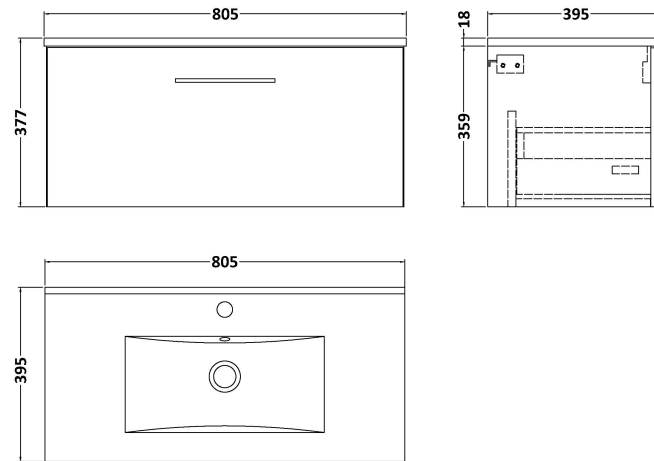

Sales Code: ARN125B

Description: 800 Wh 1-Drawer Vanity & Basin 2

Packaging Details

Barcode: 5056462668611

Sales Code: NVF125

Description: 800 Single Drawer Unit (365 Deep)

Product Dimensions

Height (mm):	359
Width (mm):	800
Depth (mm):	383
Nett Weight (kg):	17

Packaging Dimensions

Height (mm):	391
Width (mm):	832
Depth (mm):	391
Gross Weight (kg):	17.5

Packaging Data

Box Colour:	Brown Cardboard Box - Printed
Box Qty:	0
Label Size:	0 x 0
Label Colour:	Not Applicable
Label Qty:	0

Outer Box Dimensions (If Applicable)

Height (mm):	
Width (mm):	
Depth (mm):	
Gross Weight (kg):	
Barcode:	5056462660851

Product Details

Country of Origin:	China
Fitting Instruction:	No
CE Certification:	N/A
FSC Certified Materials:	Yes
Colour:	Gloss White
Construction Method:	Cam & Wood Dowel
Construction Type:	Rigid
Cabinet Finish:	MFC Painted Gloss
Fascia Finish:	Mdf Painted Gloss
Cabinet Thickness (mm):	16
Fascia Thickness (mm):	18
Drawer Included:	Yes
Drawer Type:	80mm High Metal S/C Inc Galler
No of Shelves:	0
Hinge Type:	Not Applicable
Hinge Included:	Not Applicable
Adjustable Legs:	No, Not Required
Fixings Included:	Yes
Handle Style:	Contemporary
Waste Shroud:	Yes
Handle Included:	Yes, Supplied
Handle Type:	D-Shape

Sales Code: NVM005

Description: Minimalist Basin 800mm

Product Dimensions

Height (mm):	170
Width (mm):	800
Depth (mm):	390
Nett Weight (kg):	16.9

Packaging Dimensions

Height (mm):	400
Width (mm):	820
Depth (mm):	200
Gross Weight (kg):	16.9