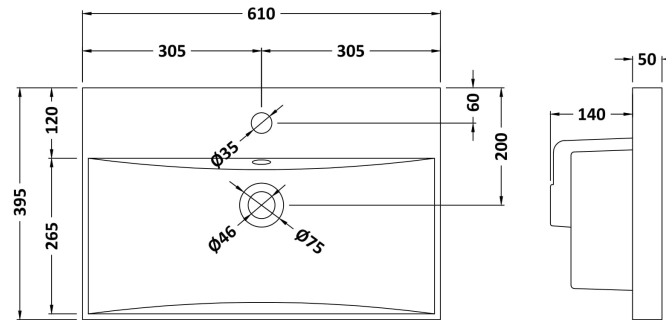

Packaging Dimensions

Height (mm):	560
Width (mm):	620
Depth (mm):	405
Gross Weight (kg):	22

Packaging Data

Box Colour:	Brown Cardboard Box - Printed
Box Qty:	0
Label Size:	0 x 0
Label Colour:	Not Applicable
Label Qty:	0

Outer Box Dimensions (If Applicable)

Height (mm):	
Width (mm):	
Depth (mm):	
Gross Weight (kg):	
Barcode:	5056462614410

Product Details

Country of Origin:	China
Fitting Instruction:	No
CE Certification:	N/A
FSC Certified Materials:	Yes
Colour:	Gloss White
Construction Method:	Cam & Wood Dowel
Construction Type:	Rigid
Cabinet Finish:	MFC Painted Gloss
Fascia Finish:	Mdf Painted Gloss
Cabinet Thickness (mm):	16
Fascia Thickness (mm):	18
Drawer Included:	Yes
Drawer Type:	80mm High Metal S/C Inc Galler
No of Shelves:	0
Hinge Type:	Not Applicable
Hinge Included:	Not Applicable
Adjustable Legs:	No, Not Required
Fixings Included:	Yes
Handle Style:	Contemporary
Waste Shroud:	Yes
Handle Included:	Yes, Supplied
Handle Type:	D-Shape

Sales Code: NVM033

Description: 600 Thin Edged Basin 1Th

Product Dimensions

Height (mm):	170
Width (mm):	610
Depth (mm):	395
Nett Weight (kg):	11

Packaging Dimensions

Height (mm):	190
Width (mm):	630
Depth (mm):	415
Gross Weight (kg):	11.5

Packaging Data

Box Colour:	Brown Cardboard Box - Printed
Box Qty:	1
Label Size:	100 x 50
Label Colour:	White Label
Label Qty:	2

Outer Box Dimensions (If Applicable)

Height (mm):	
Width (mm):	
Depth (mm):	
Gross Weight (kg):	
Barcode:	5056211853428