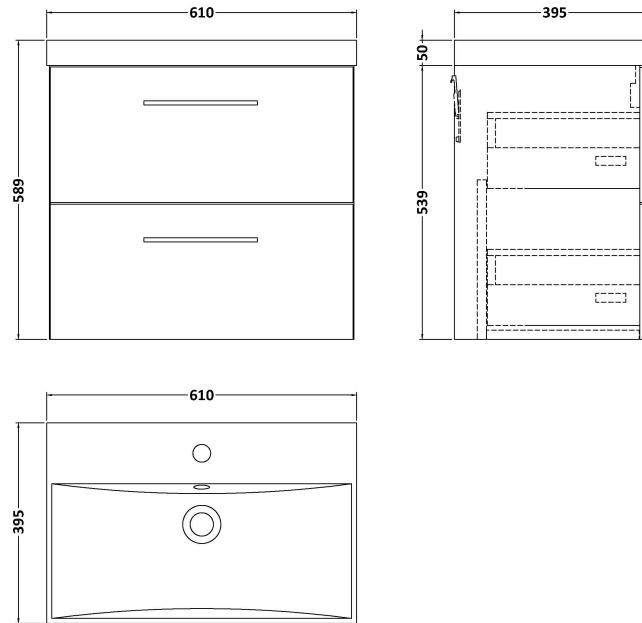

Sales Code: ARN124D

Description: 600 Wh 2-Drawer Vanity & Basin 3

Packaging Details

Barcode: 5056462668208

Sales Code: NVF124

Description: 600 Wh 2-Drawer Unit (365 Deep)

Product Dimensions

Height (mm):	539
Width (mm):	600
Depth (mm):	383
Nett Weight (kg):	21.5

Packaging Dimensions

Height (mm):	560
Width (mm):	620
Depth (mm):	405
Gross Weight (kg):	22

Packaging Data

Box Colour:	Brown Cardboard Box - Printed
Box Qty:	0
Label Size:	0 x 0
Label Colour:	Not Applicable
Label Qty:	0

Outer Box Dimensions (If Applicable)

Height (mm):	
Width (mm):	
Depth (mm):	
Gross Weight (kg):	
Barcode:	5056462614410

Product Details

Country of Origin:	China
Fitting Instruction:	No
CE Certification:	N/A
FSC Certified Materials:	Yes
Colour:	Gloss White
Construction Method:	Cam & Wood Dowel
Construction Type:	Rigid
Cabinet Finish:	MFC Painted Gloss
Fascia Finish:	Mdf Painted Gloss
Cabinet Thickness (mm):	16
Fascia Thickness (mm):	18
Drawer Included:	Yes
Drawer Type:	80mm High Metal S/C Inc Galler
No of Shelves:	0
Hinge Type:	Not Applicable
Hinge Included:	Not Applicable
Adjustable Legs:	No, Not Required
Fixings Included:	Yes
Handle Style:	Contemporary
Waste Shroud:	Yes
Handle Included:	Yes, Supplied
Handle Type:	D-Shape

Sales Code: NVM033

Description: 600 Thin Edged Basin 1Th

Product Dimensions

Height (mm):	170
Width (mm):	610
Depth (mm):	395
Nett Weight (kg):	11

Packaging Dimensions

Height (mm):	190
Width (mm):	630
Depth (mm):	415
Gross Weight (kg):	11.5