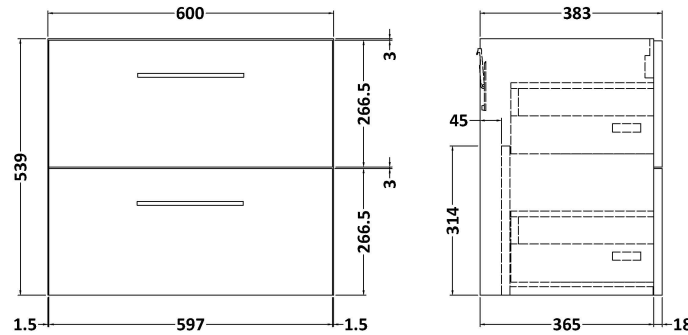

Sales Code: ARN124D

Description: 600 Wh 2-Drawer Vanity & Basin 3

Packaging Details

Barcode: 5056462668208

Sales Code: NVF124

Description: 600 Wh 2-Drawer Unit (365 Deep)

Product Dimensions

Height (mm):	539
Width (mm):	600
Depth (mm):	383
Nett Weight (kg):	21.5

Packaging Dimensions

Height (mm):	560
Width (mm):	620
Depth (mm):	405
Gross Weight (kg):	22

Packaging Data

Box Colour:	Brown Cardboard Box - Printed
Box Qty:	0
Label Size:	0 x 0
Label Colour:	Not Applicable
Label Qty:	0

Sales Code: NVM033

Description: 600 Thin Edged Basin 1Th

Product Dimensions

Height (mm):	170
Width (mm):	610
Depth (mm):	395
Nett Weight (kg):	11

Packaging Dimensions

Height (mm):	190
Width (mm):	630
Depth (mm):	415
Gross Weight (kg):	11.5

Packaging Data

Box Colour:	Brown Cardboard Box - Printed
Box Qty:	1
Label Size:	100 x 50
Label Colour:	White Label
Label Qty:	2

Outer Box Dimensions (If Applicable)

Height (mm):	
Width (mm):	
Depth (mm):	
Gross Weight (kg):	
Barcode:	5056211853428