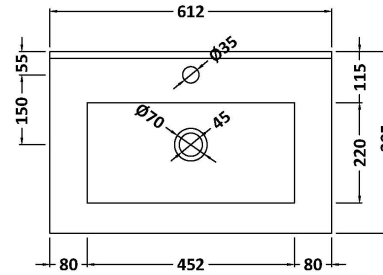

Packaging Dimensions

Height (mm):	560
Width (mm):	620
Depth (mm):	405
Gross Weight (kg):	22

Packaging Data

Box Colour:	Brown Cardboard Box - Printed
Box Qty:	0
Label Size:	0 x 0
Label Colour:	Not Applicable
Label Qty:	0

Outer Box Dimensions (If Applicable)

Height (mm):	
Width (mm):	
Depth (mm):	
Gross Weight (kg):	
Barcode:	5056462614410

Product Details

Country of Origin:	China
Fitting Instruction:	No
CE Certification:	N/A
FSC Certified Materials:	Yes
Colour:	Gloss White
Construction Method:	Cam & Wood Dowel
Construction Type:	Rigid
Cabinet Finish:	MFC Painted Gloss
Fascia Finish:	Mdf Painted Gloss
Cabinet Thickness (mm):	16
Fascia Thickness (mm):	18
Drawer Included:	Yes
Drawer Type:	80mm High Metal S/C Inc Galler
No of Shelves:	0
Hinge Type:	Not Applicable
Hinge Included:	Not Applicable
Adjustable Legs:	No, Not Required
Fixings Included:	Yes
Handle Style:	Contemporary
Waste Shroud:	Yes
Handle Included:	Yes, Supplied
Handle Type:	D-Shape

Sales Code: NVM003

Description: Minimalist Basin 600mm

Product Dimensions

Height (mm):	170
Width (mm):	600
Depth (mm):	390
Nett Weight (kg):	10.76

Packaging Dimensions

Height (mm):	200
Width (mm):	400
Depth (mm):	620
Gross Weight (kg):	10.76

Packaging Data

Box Colour:	Brown Cardboard Box - Printed
Box Qty:	1
Label Size:	100 x 50
Label Colour:	White Label
Label Qty:	2

Outer Box Dimensions (If Applicable)

Height (mm):	
Width (mm):	
Depth (mm):	
Gross Weight (kg):	
Barcode:	5055146194668