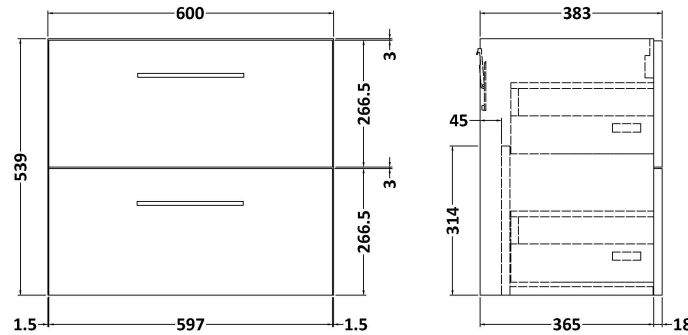

Sales Code: ARN124B

Description: 600 Wh 2-Drawer Vanity & Basin 2

Packaging Details

Barcode: 5056462668192

Sales Code: NVF124

Description: 600 Wh 2-Drawer Unit (365 Deep)

Product Dimensions

Height (mm):	539
Width (mm):	600
Depth (mm):	383
Nett Weight (kg):	21.5

Packaging Dimensions

Height (mm):	560
Width (mm):	620
Depth (mm):	405
Gross Weight (kg):	22

Packaging Data

Box Colour:	Brown Cardboard Box - Printed
Box Qty:	0
Label Size:	0 x 0
Label Colour:	Not Applicable
Label Qty:	0

Sales Code: NVM003

Description: Minimalist Basin 600mm

Product Dimensions

Height (mm):	170
Width (mm):	600
Depth (mm):	390
Nett Weight (kg):	10.76

Packaging Dimensions

Height (mm):	200
Width (mm):	400
Depth (mm):	620
Gross Weight (kg):	10.76

Packaging Data

Box Colour:	Brown Cardboard Box - Printed
Box Qty:	1
Label Size:	100 x 50
Label Colour:	White Label
Label Qty:	2

Outer Box Dimensions (If Applicable)

Height (mm):	
Width (mm):	
Depth (mm):	
Gross Weight (kg):	
Barcode:	5055146194668