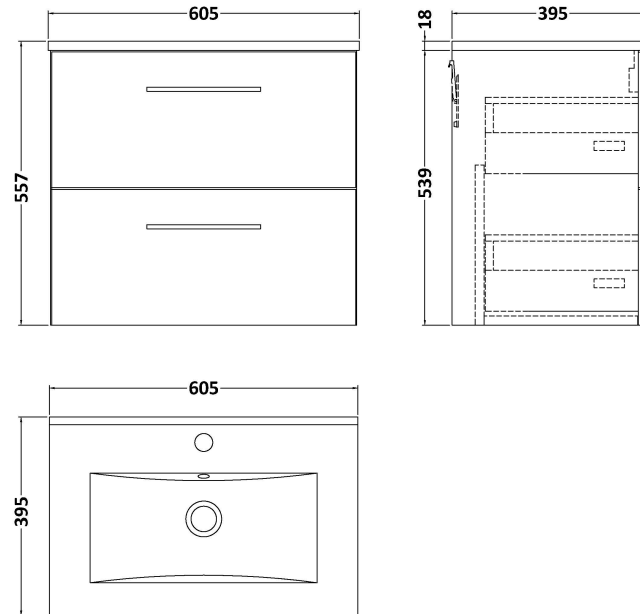

Sales Code: ARN124B

Description: 600 Wh 2-Drawer Vanity & Basin 2

Packaging Details

Barcode: 5056462668192

Sales Code: NVF124

Description: 600 Wh 2-Drawer Unit (365 Deep)

Product Dimensions

Height (mm):	539
Width (mm):	600
Depth (mm):	383
Nett Weight (kg):	21.5

Packaging Dimensions

Height (mm):	560
Width (mm):	620
Depth (mm):	405
Gross Weight (kg):	22

Packaging Data

Box Colour:	Brown Cardboard Box - Printed
Box Qty:	0
Label Size:	0 x 0
Label Colour:	Not Applicable
Label Qty:	0

Sales Code: NVM003

Description: Minimalist Basin 600mm

Product Dimensions

Height (mm):	170
Width (mm):	600
Depth (mm):	390
Nett Weight (kg):	10.76

Packaging Dimensions

Height (mm):	200
Width (mm):	400
Depth (mm):	620
Gross Weight (kg):	10.76

Packaging Data

Box Colour:	Brown Cardboard Box - Printed
Box Qty:	1
Label Size:	100 x 50
Label Colour:	White Label
Label Qty:	2

Outer Box Dimensions (If Applicable)

Height (mm):	
Width (mm):	
Depth (mm):	
Gross Weight (kg):	
Barcode:	5055146194668