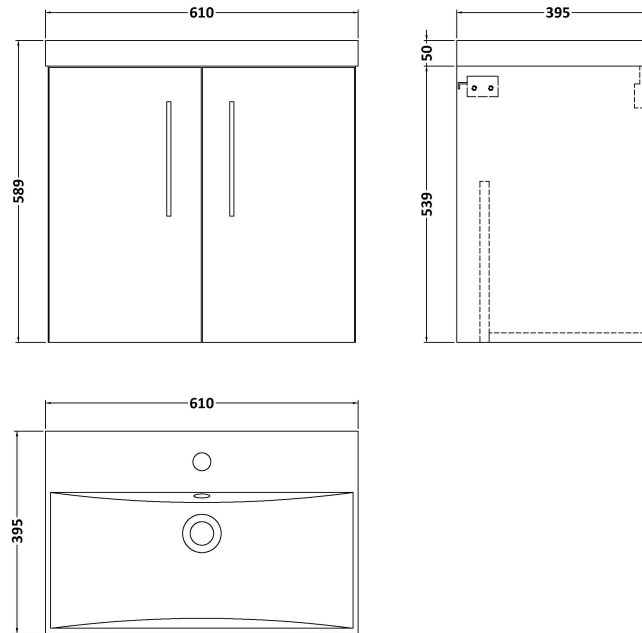

Sales Code: ARN123D

Description: 600 Wh 2-Door Vanity & Basin 3

Packaging Details

Barcode: 5056462667782

Sales Code: NVF123

Description: 600 Wh 2-Door Unit (365 Deep)

Product Dimensions

Height (mm):	539
Width (mm):	600
Depth (mm):	383
Nett Weight (kg):	14.2

Packaging Dimensions

Height (mm):	560
Width (mm):	620
Depth (mm):	405
Gross Weight (kg):	14.7

Packaging Data

Box Colour:	Brown Cardboard Box - Printed
Box Qty:	0
Label Size:	0 x 0
Label Colour:	Not Applicable
Label Qty:	0

Outer Box Dimensions (If Applicable)

Height (mm):	
Width (mm):	
Depth (mm):	
Gross Weight (kg):	
Barcode:	5056462614380

Product Details

Country of Origin:	China
Fitting Instruction:	No
CE Certification:	N/A
FSC Certified Materials:	Yes
Colour:	Gloss White
Construction Method:	Cam & Wood Dowel
Construction Type:	Rigid
Cabinet Finish:	MFC Painted Gloss
Fascia Finish:	Mdf Painted Gloss
Cabinet Thickness (mm):	16
Fascia Thickness (mm):	18
Drawer Included:	No
Drawer Type:	Not Applicable
No of Shelves:	0
Hinge Type:	95 Degree Soft Close
Hinge Included:	Yes, Supplied
Adjustable Legs:	No, Not Required
Fixings Included:	Yes
Handle Style:	Contemporary
Waste Shroud:	No
Handle Included:	Yes, Supplied
Handle Type:	D-Shape

Sales Code: NVM033

Description: 600 Thin Edged Basin 1Th

Product Dimensions

Height (mm):	170
Width (mm):	610
Depth (mm):	395
Nett Weight (kg):	11

Packaging Dimensions

Height (mm):	190
Width (mm):	630
Depth (mm):	415
Gross Weight (kg):	11.5