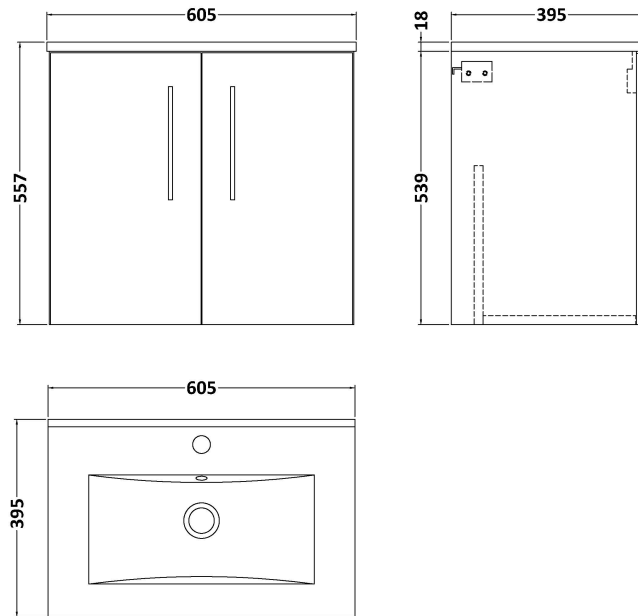

Sales Code: ARN123B

Description: 600 Wh 2-Door Vanity & Basin 2

Packaging Details

Barcode: 5056462667775

Sales Code: NVF123

Description: 600 Wh 2-Door Unit (365 Deep)

Product Dimensions

Height (mm):	539
Width (mm):	600
Depth (mm):	383
Nett Weight (kg):	14.2

Packaging Dimensions

Height (mm):	560
Width (mm):	620
Depth (mm):	405
Gross Weight (kg):	14.7

Packaging Data

Box Colour:	Brown Cardboard Box - Printed
Box Qty:	0
Label Size:	0 x 0
Label Colour:	Not Applicable
Label Qty:	0

Outer Box Dimensions (If Applicable)

Height (mm):	
Width (mm):	
Depth (mm):	
Gross Weight (kg):	
Barcode:	5056462614380

Product Details

Country of Origin:	China
Fitting Instruction:	No
CE Certification:	N/A
FSC Certified Materials:	Yes
Colour:	Gloss White
Construction Method:	Cam & Wood Dowel
Construction Type:	Rigid
Cabinet Finish:	MFC Painted Gloss
Fascia Finish:	Mdf Painted Gloss
Cabinet Thickness (mm):	16
Fascia Thickness (mm):	18
Drawer Included:	No
Drawer Type:	Not Applicable
No of Shelves:	0
Hinge Type:	95 Degree Soft Close
Hinge Included:	Yes, Supplied
Adjustable Legs:	No, Not Required
Fixings Included:	Yes
Handle Style:	Contemporary
Waste Shroud:	No
Handle Included:	Yes, Supplied
Handle Type:	D-Shape

Sales Code: NVM003

Description: Minimalist Basin 600mm

Product Dimensions

Height (mm):	170
Width (mm):	600
Depth (mm):	390
Nett Weight (kg):	10.76

Packaging Dimensions

Height (mm):	200
Width (mm):	400
Depth (mm):	620
Gross Weight (kg):	10.76