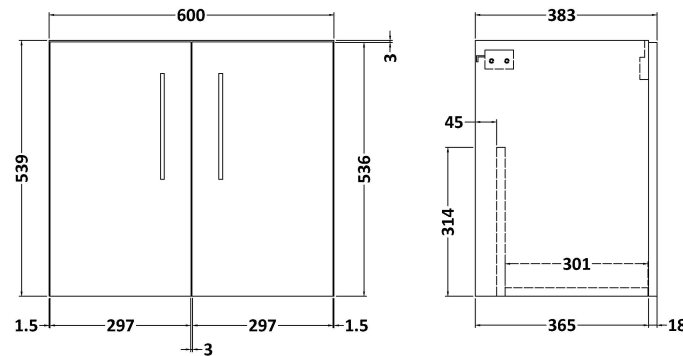

Sales Code: ARN123B

Description: 600 Wh 2-Door Vanity & Basin 2

Packaging Details

Barcode: 5056462667775

Sales Code: NVF123

Description: 600 Wh 2-Door Unit (365 Deep)

Product Dimensions

Height (mm):	539
Width (mm):	600
Depth (mm):	383
Nett Weight (kg):	14.2

Packaging Dimensions

Height (mm):	560
Width (mm):	620
Depth (mm):	405
Gross Weight (kg):	14.7

Packaging Data

Box Colour:	Brown Cardboard Box - Printed
Box Qty:	0
Label Size:	0 x 0
Label Colour:	Not Applicable
Label Qty:	0

Outer Box Dimensions (If Applicable)

Height (mm):	
Width (mm):	
Depth (mm):	
Gross Weight (kg):	
Barcode:	5056462614380

Product Details

Country of Origin:	China
Fitting Instruction:	No
CE Certification:	N/A
FSC Certified Materials:	Yes
Colour:	Gloss White
Construction Method:	Cam & Wood Dowel
Construction Type:	Rigid
Cabinet Finish:	MFC Painted Gloss
Fascia Finish:	Mdf Painted Gloss
Cabinet Thickness (mm):	16
Fascia Thickness (mm):	18
Drawer Included:	No
Drawer Type:	Not Applicable
No of Shelves:	0
Hinge Type:	95 Degree Soft Close
Hinge Included:	Yes, Supplied
Adjustable Legs:	No, Not Required
Fixings Included:	Yes
Handle Style:	Contemporary
Waste Shroud:	No
Handle Included:	Yes, Supplied
Handle Type:	D-Shape

Sales Code: NVM003

Description: Minimalist Basin 600mm

Product Dimensions

Height (mm):	170
Width (mm):	600
Depth (mm):	390
Nett Weight (kg):	10.76

Packaging Dimensions

Height (mm):	200
Width (mm):	400
Depth (mm):	620
Gross Weight (kg):	10.76