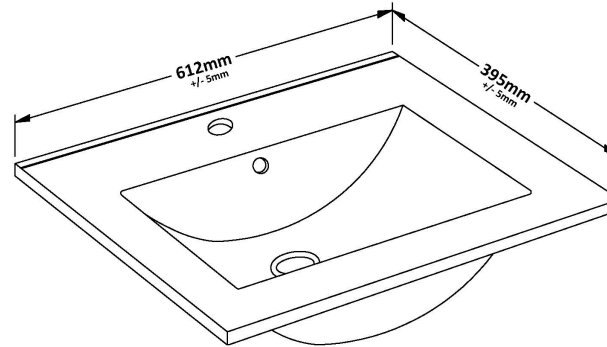

Packaging Dimensions

Height (mm):	560
Width (mm):	620
Depth (mm):	405
Gross Weight (kg):	14.7

Packaging Data

Box Colour:	Brown Cardboard Box - Printed
Box Qty:	0
Label Size:	0 x 0
Label Colour:	Not Applicable
Label Qty:	0

Outer Box Dimensions (If Applicable)

Height (mm):	
Width (mm):	
Depth (mm):	
Gross Weight (kg):	
Barcode:	5056462614380

Product Details

Country of Origin:	China
Fitting Instruction:	No
CE Certification:	N/A
FSC Certified Materials:	Yes
Colour:	Gloss White
Construction Method:	Cam & Wood Dowel
Construction Type:	Rigid
Cabinet Finish:	MFC Painted Gloss
Fascia Finish:	Mdf Painted Gloss
Cabinet Thickness (mm):	16
Fascia Thickness (mm):	18
Drawer Included:	No
Drawer Type:	Not Applicable
No of Shelves:	0
Hinge Type:	95 Degree Soft Close
Hinge Included:	Yes, Supplied
Adjustable Legs:	No, Not Required
Fixings Included:	Yes
Handle Style:	Contemporary
Waste Shroud:	No
Handle Included:	Yes, Supplied
Handle Type:	D-Shape

Sales Code: NVM003

Description: Minimalist Basin 600mm

Product Dimensions

Height (mm):	170
Width (mm):	600
Depth (mm):	390
Nett Weight (kg):	10.76

Packaging Dimensions

Height (mm):	200
Width (mm):	400
Depth (mm):	620
Gross Weight (kg):	10.76

Packaging Data

Box Colour:	Brown Cardboard Box - Printed
Box Qty:	1
Label Size:	100 x 50
Label Colour:	White Label
Label Qty:	2

Outer Box Dimensions (If Applicable)

Height (mm):	
Width (mm):	
Depth (mm):	
Gross Weight (kg):	
Barcode:	5055146194668