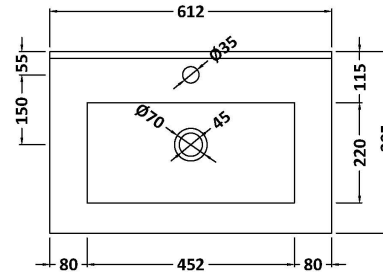

Packaging Dimensions

Height (mm):	560
Width (mm):	620
Depth (mm):	405
Gross Weight (kg):	14.7

Packaging Data

Box Colour:	Brown Cardboard Box - Printed
Box Qty:	0
Label Size:	0 x 0
Label Colour:	Not Applicable
Label Qty:	0

Outer Box Dimensions (If Applicable)

Height (mm):	
Width (mm):	
Depth (mm):	
Gross Weight (kg):	
Barcode:	5056462614380

Product Details

Country of Origin:	China
Fitting Instruction:	No
CE Certification:	N/A
FSC Certified Materials:	Yes
Colour:	Gloss White
Construction Method:	Cam & Wood Dowel
Construction Type:	Rigid
Cabinet Finish:	MFC Painted Gloss
Fascia Finish:	Mdf Painted Gloss
Cabinet Thickness (mm):	16
Fascia Thickness (mm):	18
Drawer Included:	No
Drawer Type:	Not Applicable
No of Shelves:	0
Hinge Type:	95 Degree Soft Close
Hinge Included:	Yes, Supplied
Adjustable Legs:	No, Not Required
Fixings Included:	Yes
Handle Style:	Contemporary
Waste Shroud:	No
Handle Included:	Yes, Supplied
Handle Type:	D-Shape

Sales Code: NVM003

Description: Minimalist Basin 600mm

Product Dimensions

Height (mm):	170
Width (mm):	600
Depth (mm):	390
Nett Weight (kg):	10.76

Packaging Dimensions

Height (mm):	200
Width (mm):	400
Depth (mm):	620
Gross Weight (kg):	10.76

Packaging Data

Box Colour:	Brown Cardboard Box - Printed
Box Qty:	1
Label Size:	100 x 50
Label Colour:	White Label
Label Qty:	2

Outer Box Dimensions (If Applicable)

Height (mm):	
Width (mm):	
Depth (mm):	
Gross Weight (kg):	
Barcode:	5055146194668