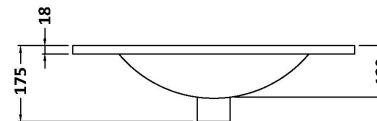

Sales Code: ARN123B

Description: 600 Wh 2-Door Vanity & Basin 2

Packaging Details

Barcode: 5056462667775

Sales Code: NVF123

Description: 600 Wh 2-Door Unit (365 Deep)

Product Dimensions

Height (mm):	539
Width (mm):	600
Depth (mm):	383
Nett Weight (kg):	14.2

Packaging Dimensions

Height (mm):	560
Width (mm):	620
Depth (mm):	405
Gross Weight (kg):	14.7

Packaging Data

Box Colour:	Brown Cardboard Box - Printed
Box Qty:	0
Label Size:	0 x 0
Label Colour:	Not Applicable
Label Qty:	0

Outer Box Dimensions (If Applicable)

Height (mm):	
Width (mm):	
Depth (mm):	
Gross Weight (kg):	
Barcode:	5056462614380

Product Details

Country of Origin:	China
Fitting Instruction:	No
CE Certification:	N/A
FSC Certified Materials:	Yes
Colour:	Gloss White
Construction Method:	Cam & Wood Dowel
Construction Type:	Rigid
Cabinet Finish:	MFC Painted Gloss
Fascia Finish:	Mdf Painted Gloss
Cabinet Thickness (mm):	16
Fascia Thickness (mm):	18
Drawer Included:	No
Drawer Type:	Not Applicable
No of Shelves:	0
Hinge Type:	95 Degree Soft Close
Hinge Included:	Yes, Supplied
Adjustable Legs:	No, Not Required
Fixings Included:	Yes
Handle Style:	Contemporary
Waste Shroud:	No
Handle Included:	Yes, Supplied
Handle Type:	D-Shape

Sales Code: NVM003

Description: Minimalist Basin 600mm

Product Dimensions

Height (mm):	170
Width (mm):	600
Depth (mm):	390
Nett Weight (kg):	10.76

Packaging Dimensions

Height (mm):	200
Width (mm):	400
Depth (mm):	620
Gross Weight (kg):	10.76