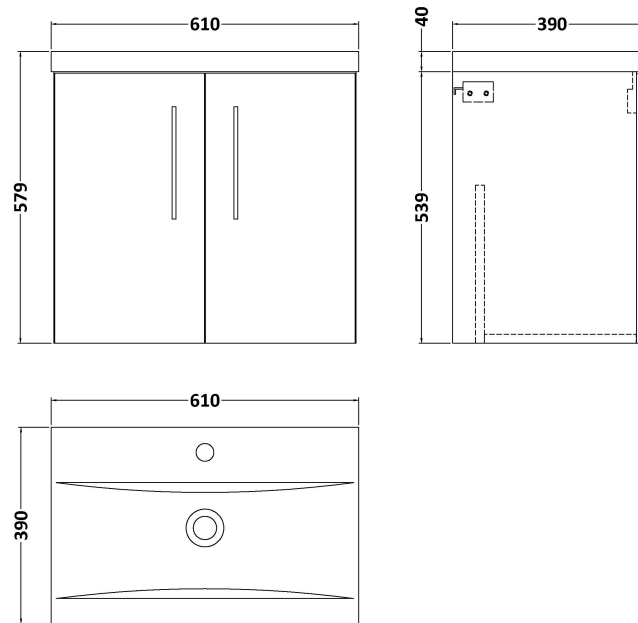

Sales Code: ARN123A

Description: 600 Wh 2-Door Vanity & Basin 1

Packaging Details

Barcode: 5056462667768