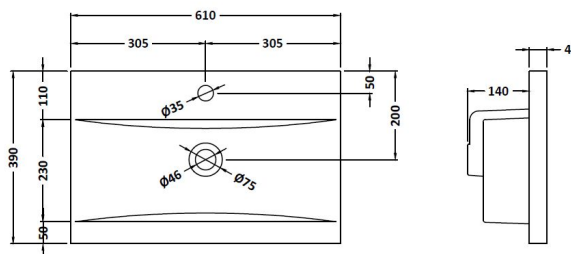

### Product Dimensions

Height (mm):	539
Width (mm):	600
Depth (mm):	383
Nett Weight (kg):	14.2

### Packaging Dimensions

Height (mm):	560
Width (mm):	620
Depth (mm):	405
Gross Weight (kg):	14.7

### Outer Box Dimensions (If Applicable)

Height (mm):	
Width (mm):	
Depth (mm):	
Gross Weight (kg):	
Barcode:	5056462614380

### Product Dimensions

Height (mm):	180
Width (mm):	610
Depth (mm):	390
Nett Weight (kg):	11