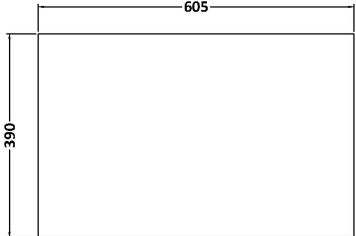

Sales Code: ARN122W

Description: 600 Wh 1-Drawer Vanity & Worktop

Packaging Details

Barcode: 5056462667379

Sales Code: NVF122

Description: 600 Single Drawer Unit (365 Deep)

Product Dimensions

Height (mm):	359
Width (mm):	600
Depth (mm):	383
Nett Weight (kg):	13

Packaging Dimensions

Height (mm):	391
Width (mm):	632
Depth (mm):	391
Gross Weight (kg):	13.5

Packaging Data

Box Colour:	Brown Cardboard Box - Printed
Box Qty:	0
Label Size:	0 x 0
Label Colour:	Not Applicable
Label Qty:	0

Outer Box Dimensions (If Applicable)

Height (mm):	
Width (mm):	
Depth (mm):	
Gross Weight (kg):	
Barcode:	5056462660783

Product Details

Country of Origin:	China
Fitting Instruction:	No
CE Certification:	N/A
FSC Certified Materials:	Yes
Colour:	Gloss White
Construction Method:	Cam & Wood Dowel
Construction Type:	Rigid
Cabinet Finish:	MFC Painted Gloss
Fascia Finish:	Mdf Painted Gloss
Cabinet Thickness (mm):	16
Fascia Thickness (mm):	18
Drawer Included:	Yes
Drawer Type:	80mm High Metal S/C Inc Galler
No of Shelves:	0
Hinge Type:	Not Applicable
Hinge Included:	Not Applicable
Adjustable Legs:	No, Not Required
Fixings Included:	Yes
Handle Style:	Contemporary
Waste Shroud:	Yes
Handle Included:	Yes, Supplied
Handle Type:	D-Shape

Sales Code: MWD160

Description: 600 Worktop (605X390x18mm)

Product Dimensions

Height (mm):	18
Width (mm):	605
Depth (mm):	390
Nett Weight (kg):	2.5

Packaging Dimensions

Height (mm):	25
Width (mm):	625
Depth (mm):	410
Gross Weight (kg):	3