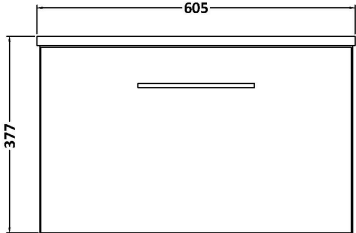

Sales Code: ARN122W

Description: 600 Wh 1-Drawer Vanity & Worktop

Packaging Details

Barcode: 5056462667379

Sales Code: NVF122

Description: 600 Single Drawer Unit (365 Deep)

Product Dimensions

Height (mm):	359
Width (mm):	600
Depth (mm):	383
Nett Weight (kg):	13

Packaging Dimensions

Height (mm):	391
Width (mm):	632
Depth (mm):	391
Gross Weight (kg):	13.5

Packaging Data

Box Colour:	Brown Cardboard Box - Printed
Box Qty:	0
Label Size:	0 x 0
Label Colour:	Not Applicable
Label Qty:	0

Outer Box Dimensions (If Applicable)

Height (mm):	
Width (mm):	
Depth (mm):	
Gross Weight (kg):	
Barcode:	5056462660783

Product Details

Country of Origin:	China
Fitting Instruction:	No
CE Certification:	N/A
FSC Certified Materials:	Yes
Colour:	Gloss White
Construction Method:	Cam & Wood Dowel
Construction Type:	Rigid
Cabinet Finish:	MFC Painted Gloss
Fascia Finish:	Mdf Painted Gloss
Cabinet Thickness (mm):	16
Fascia Thickness (mm):	18
Drawer Included:	Yes
Drawer Type:	80mm High Metal S/C Inc Galler
No of Shelves:	0
Hinge Type:	Not Applicable
Hinge Included:	Not Applicable
Adjustable Legs:	No, Not Required
Fixings Included:	Yes
Handle Style:	Contemporary
Waste Shroud:	Yes
Handle Included:	Yes, Supplied
Handle Type:	D-Shape

Sales Code: MWD160

Description: 600 Worktop (605X390x18mm)

Product Dimensions

Height (mm):	18
Width (mm):	605
Depth (mm):	390
Nett Weight (kg):	2.5

Packaging Dimensions

Height (mm):	25
Width (mm):	625
Depth (mm):	410
Gross Weight (kg):	3