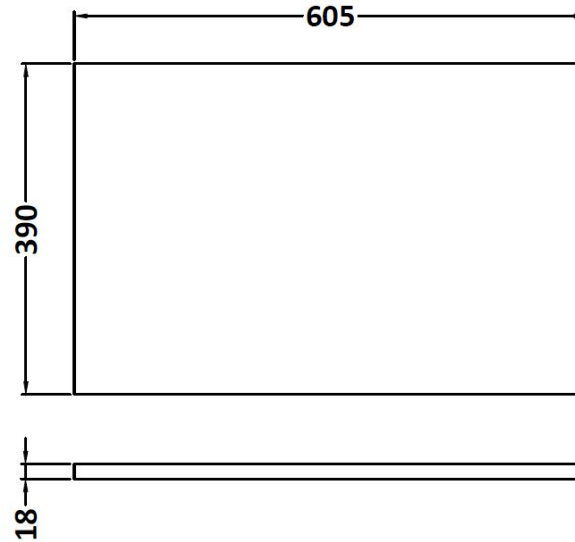

Packaging Dimensions

Height (mm):	391
Width (mm):	632
Depth (mm):	391
Gross Weight (kg):	13.5

Packaging Data

Box Colour:	Brown Cardboard Box - Printed
Box Qty:	0
Label Size:	0 x 0
Label Colour:	Not Applicable
Label Qty:	0

Outer Box Dimensions (If Applicable)

Height (mm):	
Width (mm):	
Depth (mm):	
Gross Weight (kg):	
Barcode:	5056462660783

Product Details

Country of Origin:	China
Fitting Instruction:	No
CE Certification:	N/A
FSC Certified Materials:	Yes
Colour:	Gloss White
Construction Method:	Cam & Wood Dowel
Construction Type:	Rigid
Cabinet Finish:	MFC Painted Gloss
Fascia Finish:	Mdf Painted Gloss
Cabinet Thickness (mm):	16
Fascia Thickness (mm):	18
Drawer Included:	Yes
Drawer Type:	80mm High Metal S/C Inc Galler
No of Shelves:	0
Hinge Type:	Not Applicable
Hinge Included:	Not Applicable
Adjustable Legs:	No, Not Required
Fixings Included:	Yes
Handle Style:	Contemporary
Waste Shroud:	Yes
Handle Included:	Yes, Supplied
Handle Type:	D-Shape

Sales Code: MWD160

Description: 600 Worktop (605X390x18mm)

Product Dimensions

Height (mm):	18
Width (mm):	605
Depth (mm):	390
Nett Weight (kg):	2.5

Packaging Dimensions

Height (mm):	25
Width (mm):	625
Depth (mm):	410
Gross Weight (kg):	3

Packaging Data

Box Colour:	Brown Cardboard Box - Printed
Box Qty:	1
Label Size:	100 x 50
Label Colour:	Not Applicable
Label Qty:	0

Outer Box Dimensions (If Applicable)

Height (mm):	
Width (mm):	
Depth (mm):	
Gross Weight (kg):	
Barcode:	5055275826263