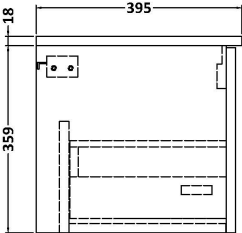

Sales Code: ARN122W

Description: 600 Wh 1-Drawer Vanity & Worktop

Packaging Details

Barcode: 5056462667379

Sales Code: NVF122

Description: 600 Single Drawer Unit (365 Deep)

Product Dimensions

Height (mm):	359
Width (mm):	600
Depth (mm):	383
Nett Weight (kg):	13

Packaging Dimensions

Height (mm):	391
Width (mm):	632
Depth (mm):	391
Gross Weight (kg):	13.5

Packaging Data

Box Colour:	Brown Cardboard Box - Printed
Box Qty:	0
Label Size:	0 x 0
Label Colour:	Not Applicable
Label Qty:	0

Outer Box Dimensions (If Applicable)

Height (mm):	
Width (mm):	
Depth (mm):	
Gross Weight (kg):	
Barcode:	5056462660783

Product Details

Country of Origin:	China
Fitting Instruction:	No
CE Certification:	N/A
FSC Certified Materials:	Yes
Colour:	Gloss White
Construction Method:	Cam & Wood Dowel
Construction Type:	Rigid
Cabinet Finish:	MFC Painted Gloss
Fascia Finish:	Mdf Painted Gloss
Cabinet Thickness (mm):	16
Fascia Thickness (mm):	18
Drawer Included:	Yes
Drawer Type:	80mm High Metal S/C Inc Galler
No of Shelves:	0
Hinge Type:	Not Applicable
Hinge Included:	Not Applicable
Adjustable Legs:	No, Not Required
Fixings Included:	Yes
Handle Style:	Contemporary
Waste Shroud:	Yes
Handle Included:	Yes, Supplied
Handle Type:	D-Shape

Sales Code: MWD160

Description: 600 Worktop (605X390x18mm)

Product Dimensions

Height (mm):	18
Width (mm):	605
Depth (mm):	390
Nett Weight (kg):	2.5

Packaging Dimensions

Height (mm):	25
Width (mm):	625
Depth (mm):	410
Gross Weight (kg):	3