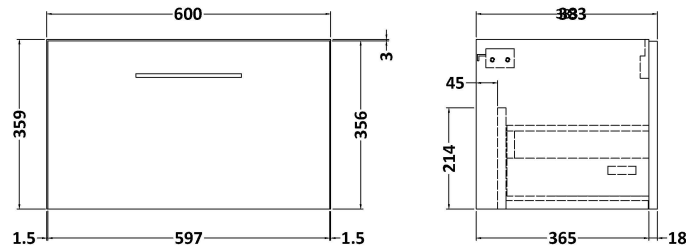

Sales Code: ARN122W

Description: 600 Wh 1-Drawer Vanity & Worktop

Packaging Details

Barcode: 5056462667379

Sales Code: NVF122

Description: 600 Single Drawer Unit (365 Deep)

Product Dimensions

Height (mm):	359
Width (mm):	600
Depth (mm):	383
Nett Weight (kg):	13

Packaging Dimensions

Height (mm):	391
Width (mm):	632
Depth (mm):	391
Gross Weight (kg):	13.5

Packaging Data

Box Colour:	Brown Cardboard Box - Printed
Box Qty:	0
Label Size:	0 x 0
Label Colour:	Not Applicable
Label Qty:	0

Outer Box Dimensions (If Applicable)

Height (mm):	
Width (mm):	
Depth (mm):	
Gross Weight (kg):	
Barcode:	5056462660783

Product Details

Country of Origin:	China
Fitting Instruction:	No
CE Certification:	N/A
FSC Certified Materials:	Yes
Colour:	Gloss White
Construction Method:	Cam & Wood Dowel
Construction Type:	Rigid
Cabinet Finish:	MFC Painted Gloss
Fascia Finish:	Mdf Painted Gloss
Cabinet Thickness (mm):	16
Fascia Thickness (mm):	18
Drawer Included:	Yes
Drawer Type:	80mm High Metal S/C Inc Galler
No of Shelves:	0
Hinge Type:	Not Applicable
Hinge Included:	Not Applicable
Adjustable Legs:	No, Not Required
Fixings Included:	Yes
Handle Style:	Contemporary
Waste Shroud:	Yes
Handle Included:	Yes, Supplied
Handle Type:	D-Shape

Sales Code: MWD160

Description: 600 Worktop (605X390x18mm)

Product Dimensions

Height (mm):	18
Width (mm):	605
Depth (mm):	390
Nett Weight (kg):	2.5

Packaging Dimensions

Height (mm):	25
Width (mm):	625
Depth (mm):	410
Gross Weight (kg):	3