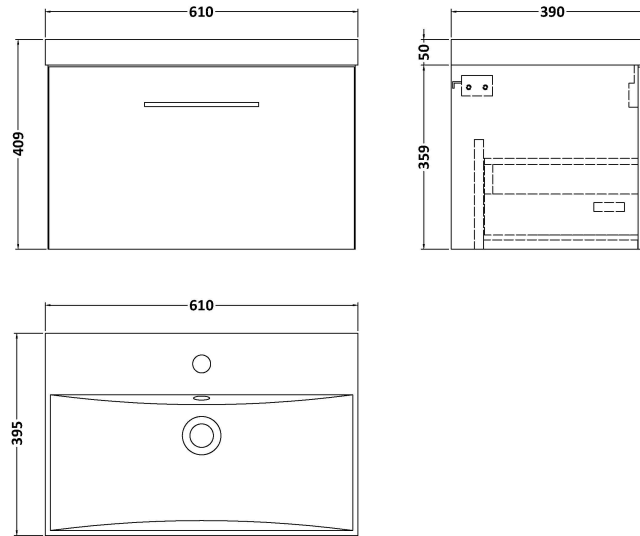

Sales Code: ARN122D

Description: 600 Wh 1-Drawer Vanity & Basin 3

Packaging Details

Barcode: 5056462667362

Sales Code: NVF122

Description: 600 Single Drawer Unit (365 Deep)

Product Dimensions

Height (mm):	359
Width (mm):	600
Depth (mm):	383
Nett Weight (kg):	13

Packaging Dimensions

Height (mm):	391
Width (mm):	632
Depth (mm):	391
Gross Weight (kg):	13.5

Packaging Data

Box Colour:	Brown Cardboard Box - Printed
Box Qty:	0
Label Size:	0 x 0
Label Colour:	Not Applicable
Label Qty:	0

Outer Box Dimensions (If Applicable)

Height (mm):	
Width (mm):	
Depth (mm):	
Gross Weight (kg):	
Barcode:	5056462660783

Product Details

Country of Origin:	China
Fitting Instruction:	No
CE Certification:	N/A
FSC Certified Materials:	Yes
Colour:	Gloss White
Construction Method:	Cam & Wood Dowel
Construction Type:	Rigid
Cabinet Finish:	MFC Painted Gloss
Fascia Finish:	Mdf Painted Gloss
Cabinet Thickness (mm):	16
Fascia Thickness (mm):	18
Drawer Included:	Yes
Drawer Type:	80mm High Metal S/C Inc Galler
No of Shelves:	0
Hinge Type:	Not Applicable
Hinge Included:	Not Applicable
Adjustable Legs:	No, Not Required
Fixings Included:	Yes
Handle Style:	Contemporary
Waste Shroud:	Yes
Handle Included:	Yes, Supplied
Handle Type:	D-Shape

Sales Code: NVM033

Description: 600 Thin Edged Basin 1Th

Product Dimensions

Height (mm):	170
Width (mm):	610
Depth (mm):	395
Nett Weight (kg):	11

Packaging Dimensions

Height (mm):	190
Width (mm):	630
Depth (mm):	415
Gross Weight (kg):	11.5