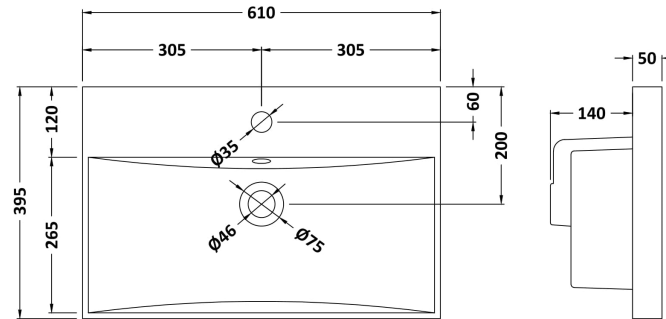

Packaging Dimensions

Height (mm):	391
Width (mm):	632
Depth (mm):	391
Gross Weight (kg):	13.5

Packaging Data

Box Colour:	Brown Cardboard Box - Printed
Box Qty:	0
Label Size:	0 x 0
Label Colour:	Not Applicable
Label Qty:	0

Outer Box Dimensions (If Applicable)

Height (mm):	
Width (mm):	
Depth (mm):	
Gross Weight (kg):	
Barcode:	5056462660783

Product Details

Country of Origin:	China
Fitting Instruction:	No
CE Certification:	N/A
FSC Certified Materials:	Yes
Colour:	Gloss White
Construction Method:	Cam & Wood Dowel
Construction Type:	Rigid
Cabinet Finish:	MFC Painted Gloss
Fascia Finish:	Mdf Painted Gloss
Cabinet Thickness (mm):	16
Fascia Thickness (mm):	18
Drawer Included:	Yes
Drawer Type:	80mm High Metal S/C Inc Galler
No of Shelves:	0
Hinge Type:	Not Applicable
Hinge Included:	Not Applicable
Adjustable Legs:	No, Not Required
Fixings Included:	Yes
Handle Style:	Contemporary
Waste Shroud:	Yes
Handle Included:	Yes, Supplied
Handle Type:	D-Shape

Sales Code: NVM033

Description: 600 Thin Edged Basin 1Th

Product Dimensions

Height (mm):	170
Width (mm):	610
Depth (mm):	395
Nett Weight (kg):	11

Packaging Dimensions

Height (mm):	190
Width (mm):	630
Depth (mm):	415
Gross Weight (kg):	11.5

Packaging Data

Box Colour:	Brown Cardboard Box - Printed
Box Qty:	1
Label Size:	100 x 50
Label Colour:	White Label
Label Qty:	2

Outer Box Dimensions (If Applicable)

Height (mm):	
Width (mm):	
Depth (mm):	
Gross Weight (kg):	
Barcode:	5056211853428