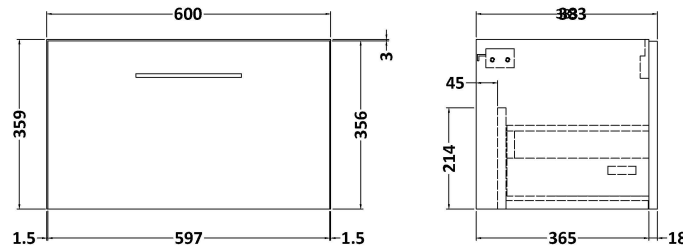

Sales Code: ARN122D

Description: 600 Wh 1-Drawer Vanity & Basin 3

Packaging Details

Barcode: 5056462667362

Sales Code: NVF122

Description: 600 Single Drawer Unit (365 Deep)

Product Dimensions

Height (mm):	359
Width (mm):	600
Depth (mm):	383
Nett Weight (kg):	13

Packaging Dimensions

Height (mm):	391
Width (mm):	632
Depth (mm):	391
Gross Weight (kg):	13.5

Packaging Data

Box Colour:	Brown Cardboard Box - Printed
Box Qty:	0
Label Size:	0 x 0
Label Colour:	Not Applicable
Label Qty:	0

Sales Code: NVM033

Description: 600 Thin Edged Basin 1Th

Product Dimensions

Height (mm):	170
Width (mm):	610
Depth (mm):	395
Nett Weight (kg):	11

Packaging Dimensions

Height (mm):	190
Width (mm):	630
Depth (mm):	415
Gross Weight (kg):	11.5

Packaging Data

Box Colour:	Brown Cardboard Box - Printed
Box Qty:	1
Label Size:	100 x 50
Label Colour:	White Label
Label Qty:	2

Outer Box Dimensions (If Applicable)

Height (mm):	
Width (mm):	
Depth (mm):	
Gross Weight (kg):	
Barcode:	5056211853428