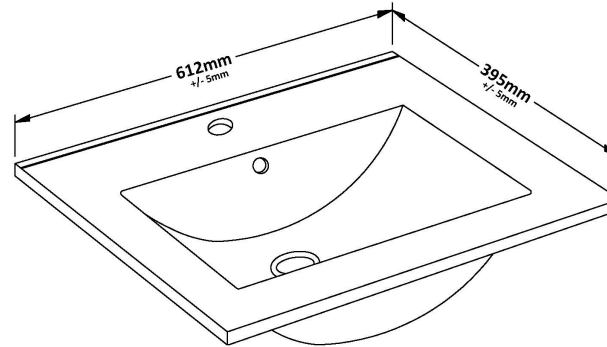

Packaging Dimensions

Height (mm):	391
Width (mm):	632
Depth (mm):	391
Gross Weight (kg):	13.5

Packaging Data

Box Colour:	Brown Cardboard Box - Printed
Box Qty:	0
Label Size:	0 x 0
Label Colour:	Not Applicable
Label Qty:	0

Outer Box Dimensions (If Applicable)

Height (mm):	
Width (mm):	
Depth (mm):	
Gross Weight (kg):	
Barcode:	5056462660783

Product Details

Country of Origin:	China
Fitting Instruction:	No
CE Certification:	N/A
FSC Certified Materials:	Yes
Colour:	Gloss White
Construction Method:	Cam & Wood Dowel
Construction Type:	Rigid
Cabinet Finish:	MFC Painted Gloss
Fascia Finish:	Mdf Painted Gloss
Cabinet Thickness (mm):	16
Fascia Thickness (mm):	18
Drawer Included:	Yes
Drawer Type:	80mm High Metal S/C Inc Galler
No of Shelves:	0
Hinge Type:	Not Applicable
Hinge Included:	Not Applicable
Adjustable Legs:	No, Not Required
Fixings Included:	Yes
Handle Style:	Contemporary
Waste Shroud:	Yes
Handle Included:	Yes, Supplied
Handle Type:	D-Shape

Sales Code: NVM003

Description: Minimalist Basin 600mm

Product Dimensions

Height (mm):	170
Width (mm):	600
Depth (mm):	390
Nett Weight (kg):	10.76

Packaging Dimensions

Height (mm):	200
Width (mm):	400
Depth (mm):	620
Gross Weight (kg):	10.76

Packaging Data

Box Colour:	Brown Cardboard Box - Printed
Box Qty:	1
Label Size:	100 x 50
Label Colour:	White Label
Label Qty:	2

Outer Box Dimensions (If Applicable)

Height (mm):	
Width (mm):	
Depth (mm):	
Gross Weight (kg):	
Barcode:	5055146194668