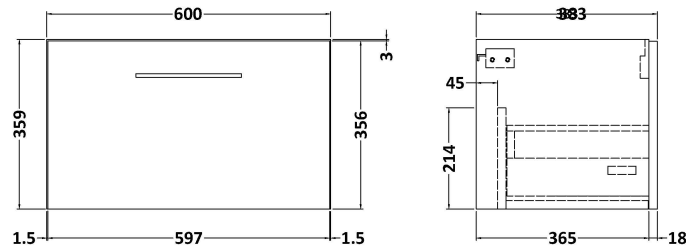

Sales Code: ARN122B

Description: 600 Wh 1-Drawer Vanity & Basin 2

Packaging Details

Barcode: 5056462667355

Sales Code: NVF122

Description: 600 Single Drawer Unit (365 Deep)

Product Dimensions

Height (mm):	359
Width (mm):	600
Depth (mm):	383
Nett Weight (kg):	13

Packaging Dimensions

Height (mm):	391
Width (mm):	632
Depth (mm):	391
Gross Weight (kg):	13.5

Packaging Data

Box Colour:	Brown Cardboard Box - Printed
Box Qty:	0
Label Size:	0 x 0
Label Colour:	Not Applicable
Label Qty:	0

Sales Code: NVM003

Description: Minimalist Basin 600mm

Product Dimensions

Height (mm):	170
Width (mm):	600
Depth (mm):	390
Nett Weight (kg):	10.76

Packaging Dimensions

Height (mm):	200
Width (mm):	400
Depth (mm):	620
Gross Weight (kg):	10.76

Packaging Data

Box Colour:	Brown Cardboard Box - Printed
Box Qty:	1
Label Size:	100 x 50
Label Colour:	White Label
Label Qty:	2

Outer Box Dimensions (If Applicable)

Height (mm):	
Width (mm):	
Depth (mm):	
Gross Weight (kg):	
Barcode:	5055146194668