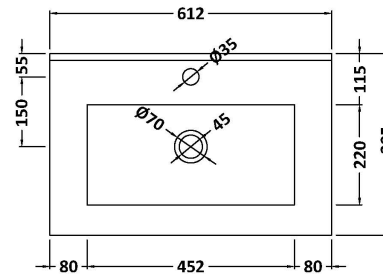

Packaging Dimensions

Height (mm):	391
Width (mm):	632
Depth (mm):	391
Gross Weight (kg):	13.5

Packaging Data

Box Colour:	Brown Cardboard Box - Printed
Box Qty:	0
Label Size:	0 x 0
Label Colour:	Not Applicable
Label Qty:	0

Outer Box Dimensions (If Applicable)

Height (mm):	
Width (mm):	
Depth (mm):	
Gross Weight (kg):	
Barcode:	5056462660783

Product Details

Country of Origin:	China
Fitting Instruction:	No
CE Certification:	N/A
FSC Certified Materials:	Yes
Colour:	Gloss White
Construction Method:	Cam & Wood Dowel
Construction Type:	Rigid
Cabinet Finish:	MFC Painted Gloss
Fascia Finish:	Mdf Painted Gloss
Cabinet Thickness (mm):	16
Fascia Thickness (mm):	18
Drawer Included:	Yes
Drawer Type:	80mm High Metal S/C Inc Galler
No of Shelves:	0
Hinge Type:	Not Applicable
Hinge Included:	Not Applicable
Adjustable Legs:	No, Not Required
Fixings Included:	Yes
Handle Style:	Contemporary
Waste Shroud:	Yes
Handle Included:	Yes, Supplied
Handle Type:	D-Shape

Sales Code: NVM003

Description: Minimalist Basin 600mm

Product Dimensions

Height (mm):	170
Width (mm):	600
Depth (mm):	390
Nett Weight (kg):	10.76

Packaging Dimensions

Height (mm):	200
Width (mm):	400
Depth (mm):	620
Gross Weight (kg):	10.76

Packaging Data

Box Colour:	Brown Cardboard Box - Printed
Box Qty:	1
Label Size:	100 x 50
Label Colour:	White Label
Label Qty:	2

Outer Box Dimensions (If Applicable)

Height (mm):	
Width (mm):	
Depth (mm):	
Gross Weight (kg):	
Barcode:	5055146194668