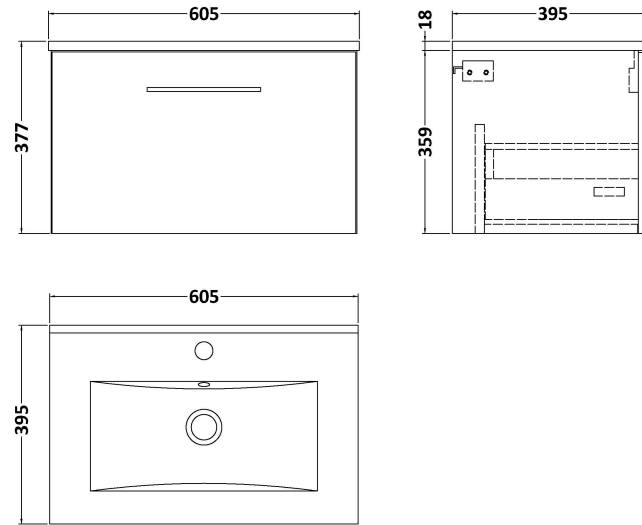

Sales Code: ARN122B

Description: 600 Wh 1-Drawer Vanity & Basin 2

Packaging Details

Barcode: 5056462667355

Sales Code: NVF122

Description: 600 Single Drawer Unit (365 Deep)

Product Dimensions

Height (mm):	359
Width (mm):	600
Depth (mm):	383
Nett Weight (kg):	13

Packaging Dimensions

Height (mm):	391
Width (mm):	632
Depth (mm):	391
Gross Weight (kg):	13.5

Packaging Data

Box Colour:	Brown Cardboard Box - Printed
Box Qty:	0
Label Size:	0 x 0
Label Colour:	Not Applicable
Label Qty:	0

Outer Box Dimensions (If Applicable)

Height (mm):	
Width (mm):	
Depth (mm):	
Gross Weight (kg):	
Barcode:	5056462660783

Product Details

Country of Origin:	China
Fitting Instruction:	No
CE Certification:	N/A
FSC Certified Materials:	Yes
Colour:	Gloss White
Construction Method:	Cam & Wood Dowel
Construction Type:	Rigid
Cabinet Finish:	MFC Painted Gloss
Fascia Finish:	Mdf Painted Gloss
Cabinet Thickness (mm):	16
Fascia Thickness (mm):	18
Drawer Included:	Yes
Drawer Type:	80mm High Metal S/C Inc Galler
No of Shelves:	0
Hinge Type:	Not Applicable
Hinge Included:	Not Applicable
Adjustable Legs:	No, Not Required
Fixings Included:	Yes
Handle Style:	Contemporary
Waste Shroud:	Yes
Handle Included:	Yes, Supplied
Handle Type:	D-Shape

Sales Code: NVM003

Description: Minimalist Basin 600mm

Product Dimensions

Height (mm):	170
Width (mm):	600
Depth (mm):	390
Nett Weight (kg):	10.76

Packaging Dimensions

Height (mm):	200
Width (mm):	400
Depth (mm):	620
Gross Weight (kg):	10.76