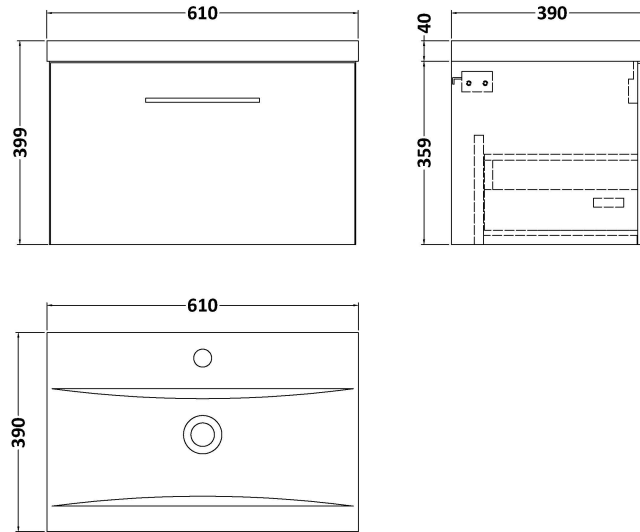

Sales Code: ARN122A

Description: 600 Wh 1-Drawer Vanity & Basin 1

Packaging Details

Barcode: 5056462667348

Sales Code: NVF122

Description: 600 Single Drawer Unit (365 Deep)

Product Dimensions

Height (mm):	359
Width (mm):	600
Depth (mm):	383
Nett Weight (kg):	13

Packaging Dimensions

Height (mm):	391
Width (mm):	632
Depth (mm):	391
Gross Weight (kg):	13.5

Packaging Data

Box Colour:	Brown Cardboard Box - Printed
Box Qty:	0
Label Size:	0 x 0
Label Colour:	Not Applicable
Label Qty:	0

Outer Box Dimensions (If Applicable)

Height (mm):	
Width (mm):	
Depth (mm):	
Gross Weight (kg):	
Barcode:	5056462660783

Product Details

Country of Origin:	China
Fitting Instruction:	No
CE Certification:	N/A
FSC Certified Materials:	Yes
Colour:	Gloss White
Construction Method:	Cam & Wood Dowel
Construction Type:	Rigid
Cabinet Finish:	MFC Painted Gloss
Fascia Finish:	Mdf Painted Gloss
Cabinet Thickness (mm):	16
Fascia Thickness (mm):	18
Drawer Included:	Yes
Drawer Type:	80mm High Metal S/C Inc Galler
No of Shelves:	0
Hinge Type:	Not Applicable
Hinge Included:	Not Applicable
Adjustable Legs:	No, Not Required
Fixings Included:	Yes
Handle Style:	Contemporary
Waste Shroud:	Yes
Handle Included:	Yes, Supplied
Handle Type:	D-Shape

Sales Code: NVM013

Description: 600 Mid-Edged Basin 1 Th

Product Dimensions

Height (mm):	180
Width (mm):	610
Depth (mm):	390
Nett Weight (kg):	11

Packaging Dimensions

Height (mm):	200
Width (mm):	410
Depth (mm):	630
Gross Weight (kg):	11