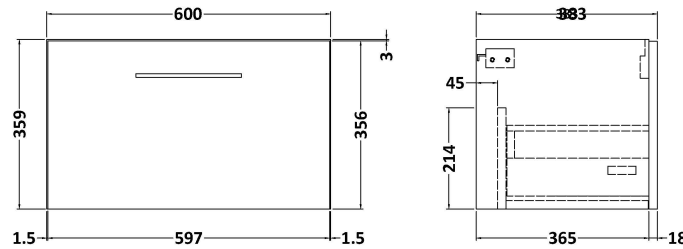

Sales Code: ARN122A

Description: 600 Wh 1-Drawer Vanity & Basin 1

Packaging Details

Barcode: 5056462667348

Sales Code: NVF122

Description: 600 Single Drawer Unit (365 Deep)

Product Dimensions

Height (mm):	359
Width (mm):	600
Depth (mm):	383
Nett Weight (kg):	13

Packaging Dimensions

Height (mm):	391
Width (mm):	632
Depth (mm):	391
Gross Weight (kg):	13.5

Packaging Data

Box Colour:	Brown Cardboard Box - Printed
Box Qty:	0
Label Size:	0 x 0
Label Colour:	Not Applicable
Label Qty:	0

Sales Code: NVM013

Description: 600 Mid-Edged Basin 1 Th

Product Dimensions

Height (mm):	180
Width (mm):	610
Depth (mm):	390
Nett Weight (kg):	11

Packaging Dimensions

Height (mm):	200
Width (mm):	410
Depth (mm):	630
Gross Weight (kg):	11

Packaging Data

Box Colour:	Brown Cardboard Box - Printed
Box Qty:	1
Label Size:	100 x 50
Label Colour:	White Label
Label Qty:	2

Outer Box Dimensions (If Applicable)

Height (mm):	
Width (mm):	
Depth (mm):	
Gross Weight (kg):	
Barcode:	5055369043415