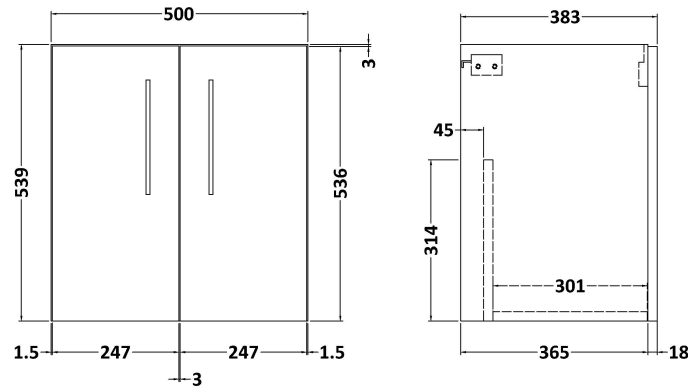

Sales Code: ARN121D

Description: 500 Wh 2-Door Vanity & Basin 3

Packaging Details

Barcode: 5056462667157

Sales Code: NVF121

Description: 500 Wh 2-Door Unit (365 Deep)

Product Dimensions

Height (mm):	539
Width (mm):	500
Depth (mm):	383
Nett Weight (kg):	12.6

Packaging Dimensions

Height (mm):	560
Width (mm):	520
Depth (mm):	405
Gross Weight (kg):	13.1

Packaging Data

Box Colour:	Brown Cardboard Box - Printed
Box Qty:	0
Label Size:	0 x 0
Label Colour:	Not Applicable
Label Qty:	0

Sales Code: NVM032

Description: 500 Thin Edged Basin 1Th

Product Dimensions

Height (mm):	170
Width (mm):	510
Depth (mm):	395
Nett Weight (kg):	9.5

Packaging Dimensions

Height (mm):	190
Width (mm):	530
Depth (mm):	415
Gross Weight (kg):	10

Packaging Data

Box Colour:	Brown Cardboard Box - Printed
Box Qty:	1
Label Size:	100 x 50
Label Colour:	White Label
Label Qty:	2

Outer Box Dimensions (If Applicable)

Height (mm):	
Width (mm):	
Depth (mm):	
Gross Weight (kg):	
Barcode:	5056211853411