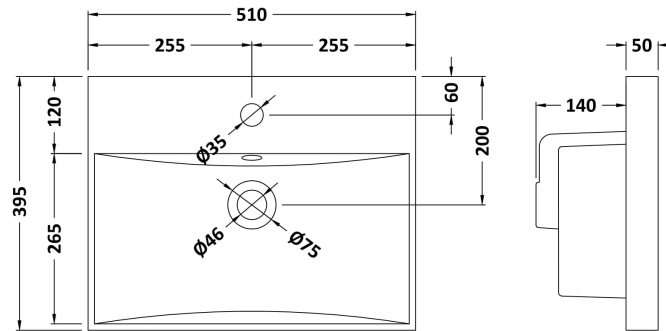

Packaging Dimensions

Height (mm):	560
Width (mm):	520
Depth (mm):	405
Gross Weight (kg):	13.1

Packaging Data

Box Colour:	Brown Cardboard Box - Printed
Box Qty:	0
Label Size:	0 x 0
Label Colour:	Not Applicable
Label Qty:	0

Outer Box Dimensions (If Applicable)

Height (mm):	
Width (mm):	
Depth (mm):	
Gross Weight (kg):	
Barcode:	5056462614359

Product Details

Country of Origin:	China
Fitting Instruction:	No
CE Certification:	N/A
FSC Certified Materials:	Yes
Colour:	Gloss White
Construction Method:	Cam & Wood Dowel
Construction Type:	Rigid
Cabinet Finish:	MFC Painted Gloss
Fascia Finish:	Mdf Painted Gloss
Cabinet Thickness (mm):	16
Fascia Thickness (mm):	18
Drawer Included:	No
Drawer Type:	Not Applicable
No of Shelves:	0
Hinge Type:	95 Degree Soft Close
Hinge Included:	Yes, Supplied
Adjustable Legs:	No, Not Required
Fixings Included:	Yes
Handle Style:	Contemporary
Waste Shroud:	No
Handle Included:	Yes, Supplied
Handle Type:	D-Shape

Sales Code: NVM032

Description: 500 Thin Edged Basin 1Th

Product Dimensions

Height (mm):	170
Width (mm):	510
Depth (mm):	395
Nett Weight (kg):	9.5

Packaging Dimensions

Height (mm):	190
Width (mm):	530
Depth (mm):	415
Gross Weight (kg):	10

Packaging Data

Box Colour:	Brown Cardboard Box - Printed
Box Qty:	1
Label Size:	100 x 50
Label Colour:	White Label
Label Qty:	2

Outer Box Dimensions (If Applicable)

Height (mm):	
Width (mm):	
Depth (mm):	
Gross Weight (kg):	
Barcode:	5056211853411