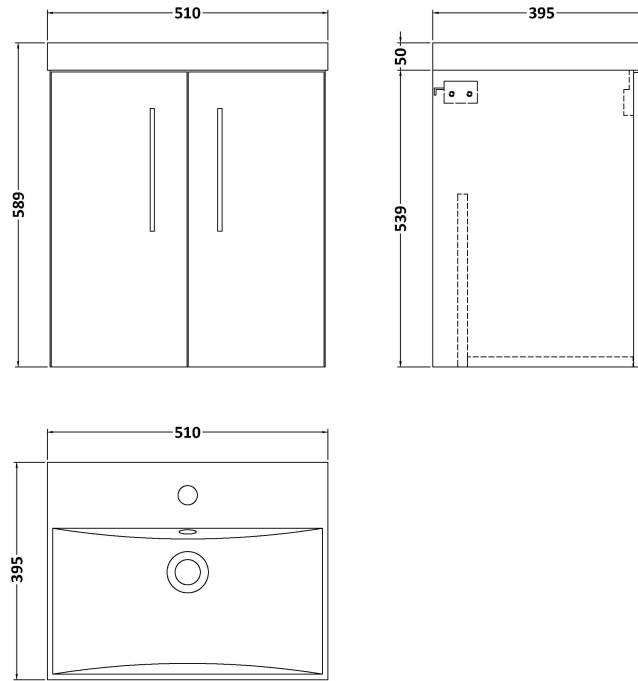

Sales Code: ARN121D

Description: 500 Wh 2-Door Vanity & Basin 3

Packaging Details

Barcode: 5056462667157

Sales Code: NVF121

Description: 500 Wh 2-Door Unit (365 Deep)

Product Dimensions

Height (mm):	539
Width (mm):	500
Depth (mm):	383
Nett Weight (kg):	12.6

Packaging Dimensions

Height (mm):	560
Width (mm):	520
Depth (mm):	405
Gross Weight (kg):	13.1

Packaging Data

Box Colour:	Brown Cardboard Box - Printed
Box Qty:	0
Label Size:	0 x 0
Label Colour:	Not Applicable
Label Qty:	0

Outer Box Dimensions (If Applicable)

Height (mm):	
Width (mm):	
Depth (mm):	
Gross Weight (kg):	
Barcode:	5056462614359

Product Details

Country of Origin:	China
Fitting Instruction:	No
CE Certification:	N/A
FSC Certified Materials:	Yes
Colour:	Gloss White
Construction Method:	Cam & Wood Dowel
Construction Type:	Rigid
Cabinet Finish:	MFC Painted Gloss
Fascia Finish:	Mdf Painted Gloss
Cabinet Thickness (mm):	16
Fascia Thickness (mm):	18
Drawer Included:	No
Drawer Type:	Not Applicable
No of Shelves:	0
Hinge Type:	95 Degree Soft Close
Hinge Included:	Yes, Supplied
Adjustable Legs:	No, Not Required
Fixings Included:	Yes
Handle Style:	Contemporary
Waste Shroud:	No
Handle Included:	Yes, Supplied
Handle Type:	D-Shape

Sales Code: NVM032

Description: 500 Thin Edged Basin 1Th

Product Dimensions

Height (mm):	170
Width (mm):	510
Depth (mm):	395
Nett Weight (kg):	9.5

Packaging Dimensions

Height (mm):	190
Width (mm):	530
Depth (mm):	415
Gross Weight (kg):	10