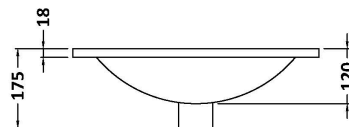

Packaging Dimensions

Height (mm):	560
Width (mm):	520
Depth (mm):	405
Gross Weight (kg):	13.1

Packaging Data

Box Colour:	Brown Cardboard Box - Printed
Box Qty:	0
Label Size:	0 x 0
Label Colour:	Not Applicable
Label Qty:	0

Outer Box Dimensions (If Applicable)

Height (mm):	
Width (mm):	
Depth (mm):	
Gross Weight (kg):	
Barcode:	5056462614359

Product Details

Country of Origin:	China
Fitting Instruction:	No
CE Certification:	N/A
FSC Certified Materials:	Yes
Colour:	Gloss White
Construction Method:	Cam & Wood Dowel
Construction Type:	Rigid
Cabinet Finish:	MFC Painted Gloss
Fascia Finish:	Mdf Painted Gloss
Cabinet Thickness (mm):	16
Fascia Thickness (mm):	18
Drawer Included:	No
Drawer Type:	Not Applicable
No of Shelves:	0
Hinge Type:	95 Degree Soft Close
Hinge Included:	Yes, Supplied
Adjustable Legs:	No, Not Required
Fixings Included:	Yes
Handle Style:	Contemporary
Waste Shroud:	No
Handle Included:	Yes, Supplied
Handle Type:	D-Shape

Sales Code: NVM001

Description: 500mm Minimalist Basin 1Th

Product Dimensions

Height (mm):	170
Width (mm):	500
Depth (mm):	390
Nett Weight (kg):	9

Packaging Dimensions

Height (mm):	400
Width (mm):	520
Depth (mm):	200
Gross Weight (kg):	9

Packaging Data

Box Colour:	Brown Cardboard Box
Box Qty:	1
Label Size:	105 x 50
Label Colour:	White Label
Label Qty:	1

Outer Box Dimensions (If Applicable)

Height (mm):	
Width (mm):	
Depth (mm):	
Gross Weight (kg):	
Barcode:	5055275828670