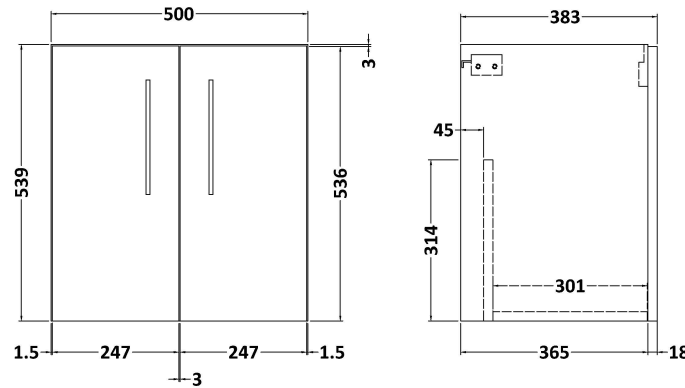

Sales Code: ARN121B

Description: 500 Wh 2-Door Vanity & Basin 2

Packaging Details

Barcode: 5056462667140

Sales Code: NVF121

Description: 500 Wh 2-Door Unit (365 Deep)

Product Dimensions

Height (mm):	539
Width (mm):	500
Depth (mm):	383
Nett Weight (kg):	12.6

Packaging Dimensions

Height (mm):	560
Width (mm):	520
Depth (mm):	405
Gross Weight (kg):	13.1

Packaging Data

Box Colour:	Brown Cardboard Box - Printed
Box Qty:	0
Label Size:	0 x 0
Label Colour:	Not Applicable
Label Qty:	0

Sales Code: NVM001

Description: 500mm Minimalist Basin 1Th

Product Dimensions

Height (mm):	170
Width (mm):	500
Depth (mm):	390
Nett Weight (kg):	9

Packaging Dimensions

Height (mm):	400
Width (mm):	520
Depth (mm):	200
Gross Weight (kg):	9

Packaging Data

Box Colour:	Brown Cardboard Box
Box Qty:	1
Label Size:	105 x 50
Label Colour:	White Label
Label Qty:	1

Outer Box Dimensions (If Applicable)

Height (mm):	
Width (mm):	
Depth (mm):	
Gross Weight (kg):	
Barcode:	5055275828670