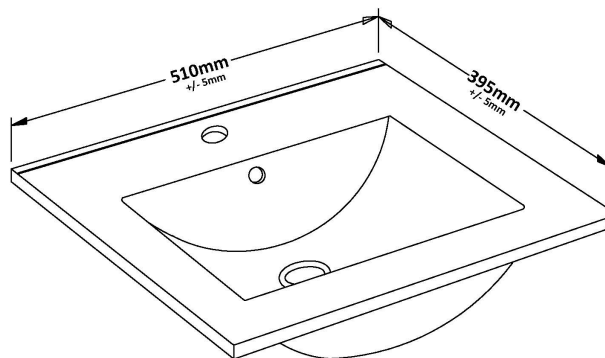

Packaging Dimensions

Height (mm):	560
Width (mm):	520
Depth (mm):	405
Gross Weight (kg):	13.1

Packaging Data

Box Colour:	Brown Cardboard Box - Printed
Box Qty:	0
Label Size:	0 x 0
Label Colour:	Not Applicable
Label Qty:	0

Outer Box Dimensions (If Applicable)

Height (mm):	
Width (mm):	
Depth (mm):	
Gross Weight (kg):	
Barcode:	5056462614359

Product Details

Country of Origin:	China
Fitting Instruction:	No
CE Certification:	N/A
FSC Certified Materials:	Yes
Colour:	Gloss White
Construction Method:	Cam & Wood Dowel
Construction Type:	Rigid
Cabinet Finish:	MFC Painted Gloss
Fascia Finish:	Mdf Painted Gloss
Cabinet Thickness (mm):	16
Fascia Thickness (mm):	18
Drawer Included:	No
Drawer Type:	Not Applicable
No of Shelves:	0
Hinge Type:	95 Degree Soft Close
Hinge Included:	Yes, Supplied
Adjustable Legs:	No, Not Required
Fixings Included:	Yes
Handle Style:	Contemporary
Waste Shroud:	No
Handle Included:	Yes, Supplied
Handle Type:	D-Shape

Sales Code: NVM001

Description: 500mm Minimalist Basin 1Th

Product Dimensions

Height (mm):	170
Width (mm):	500
Depth (mm):	390
Nett Weight (kg):	9

Packaging Dimensions

Height (mm):	400
Width (mm):	520
Depth (mm):	200
Gross Weight (kg):	9

Packaging Data

Box Colour:	Brown Cardboard Box
Box Qty:	1
Label Size:	105 x 50
Label Colour:	White Label
Label Qty:	1

Outer Box Dimensions (If Applicable)

Height (mm):	
Width (mm):	
Depth (mm):	
Gross Weight (kg):	
Barcode:	5055275828670