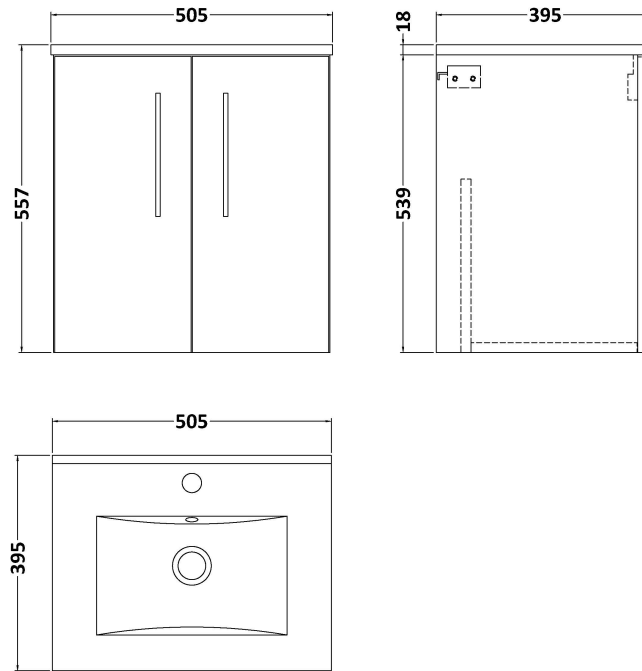

Sales Code: ARN121B

Description: 500 Wh 2-Door Vanity & Basin 2

Packaging Details

Barcode: 5056462667140

Sales Code: NVF121

Description: 500 Wh 2-Door Unit (365 Deep)

Product Dimensions

Height (mm):	539
Width (mm):	500
Depth (mm):	383
Nett Weight (kg):	12.6

Packaging Dimensions

Height (mm):	560
Width (mm):	520
Depth (mm):	405
Gross Weight (kg):	13.1

Packaging Data

Box Colour:	Brown Cardboard Box - Printed
Box Qty:	0
Label Size:	0 x 0
Label Colour:	Not Applicable
Label Qty:	0

Outer Box Dimensions (If Applicable)

Height (mm):	
Width (mm):	
Depth (mm):	
Gross Weight (kg):	
Barcode:	5056462614359

Product Details

Country of Origin:	China
Fitting Instruction:	No
CE Certification:	N/A
FSC Certified Materials:	Yes
Colour:	Gloss White
Construction Method:	Cam & Wood Dowel
Construction Type:	Rigid
Cabinet Finish:	MFC Painted Gloss
Fascia Finish:	Mdf Painted Gloss
Cabinet Thickness (mm):	16
Fascia Thickness (mm):	18
Drawer Included:	No
Drawer Type:	Not Applicable
No of Shelves:	0
Hinge Type:	95 Degree Soft Close
Hinge Included:	Yes, Supplied
Adjustable Legs:	No, Not Required
Fixings Included:	Yes
Handle Style:	Contemporary
Waste Shroud:	No
Handle Included:	Yes, Supplied
Handle Type:	D-Shape

Sales Code: NVM001

Description: 500mm Minimalist Basin 1Th

Product Dimensions

Height (mm):	170
Width (mm):	500
Depth (mm):	390
Nett Weight (kg):	9

Packaging Dimensions

Height (mm):	400
Width (mm):	520
Depth (mm):	200
Gross Weight (kg):	9