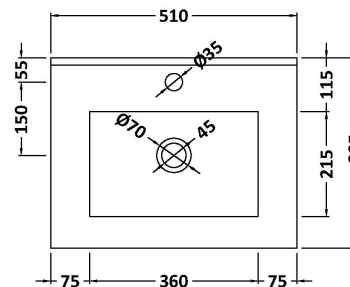

Packaging Dimensions

Height (mm):	560
Width (mm):	520
Depth (mm):	405
Gross Weight (kg):	13.1

Packaging Data

Box Colour:	Brown Cardboard Box - Printed
Box Qty:	0
Label Size:	0 x 0
Label Colour:	Not Applicable
Label Qty:	0

Outer Box Dimensions (If Applicable)

Height (mm):	
Width (mm):	
Depth (mm):	
Gross Weight (kg):	
Barcode:	5056462614359

Product Details

Country of Origin:	China
Fitting Instruction:	No
CE Certification:	N/A
FSC Certified Materials:	Yes
Colour:	Gloss White
Construction Method:	Cam & Wood Dowel
Construction Type:	Rigid
Cabinet Finish:	MFC Painted Gloss
Fascia Finish:	Mdf Painted Gloss
Cabinet Thickness (mm):	16
Fascia Thickness (mm):	18
Drawer Included:	No
Drawer Type:	Not Applicable
No of Shelves:	0
Hinge Type:	95 Degree Soft Close
Hinge Included:	Yes, Supplied
Adjustable Legs:	No, Not Required
Fixings Included:	Yes
Handle Style:	Contemporary
Waste Shroud:	No
Handle Included:	Yes, Supplied
Handle Type:	D-Shape

Sales Code: NVM001

Description: 500mm Minimalist Basin 1Th

Product Dimensions

Height (mm):	170
Width (mm):	500
Depth (mm):	390
Nett Weight (kg):	9

Packaging Dimensions

Height (mm):	400
Width (mm):	520
Depth (mm):	200
Gross Weight (kg):	9

Packaging Data

Box Colour:	Brown Cardboard Box
Box Qty:	1
Label Size:	105 x 50
Label Colour:	White Label
Label Qty:	1

Outer Box Dimensions (If Applicable)

Height (mm):	
Width (mm):	
Depth (mm):	
Gross Weight (kg):	
Barcode:	5055275828670