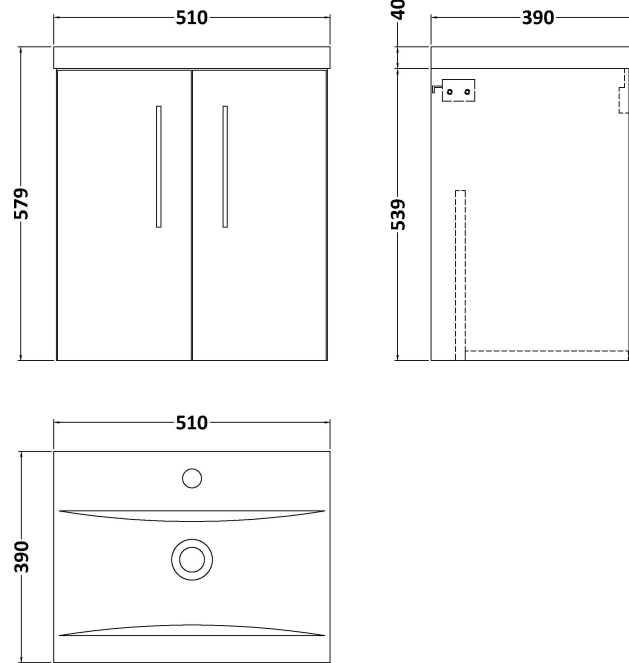

Sales Code: ARN121A

Description: 500 Wh 2-Door Vanity & Basin 1

Packaging Details

Barcode: 5056462667133

Sales Code: NVF121

Description: 500 Wh 2-Door Unit (365 Deep)

Product Dimensions

Height (mm):	539
Width (mm):	500
Depth (mm):	383
Nett Weight (kg):	12.6

Packaging Dimensions

Height (mm):	560
Width (mm):	520
Depth (mm):	405
Gross Weight (kg):	13.1

Packaging Data

Box Colour:	Brown Cardboard Box - Printed
Box Qty:	0
Label Size:	0 x 0
Label Colour:	Not Applicable
Label Qty:	0

Outer Box Dimensions (If Applicable)

Height (mm):	
Width (mm):	
Depth (mm):	
Gross Weight (kg):	
Barcode:	5056462614359

Product Details

Country of Origin:	China
Fitting Instruction:	No
CE Certification:	N/A
FSC Certified Materials:	Yes
Colour:	Gloss White
Construction Method:	Cam & Wood Dowel
Construction Type:	Rigid
Cabinet Finish:	MFC Painted Gloss
Fascia Finish:	Mdf Painted Gloss
Cabinet Thickness (mm):	16
Fascia Thickness (mm):	18
Drawer Included:	No
Drawer Type:	Not Applicable
No of Shelves:	0
Hinge Type:	95 Degree Soft Close
Hinge Included:	Yes, Supplied
Adjustable Legs:	No, Not Required
Fixings Included:	Yes
Handle Style:	Contemporary
Waste Shroud:	No
Handle Included:	Yes, Supplied
Handle Type:	D-Shape

Sales Code: NVM012

Description: 500 Mid-Edged Basin 1 Th

Product Dimensions

Height (mm):	180
Width (mm):	510
Depth (mm):	390
Nett Weight (kg):	10.54

Packaging Dimensions

Height (mm):	210
Width (mm):	410
Depth (mm):	530
Gross Weight (kg):	10.54