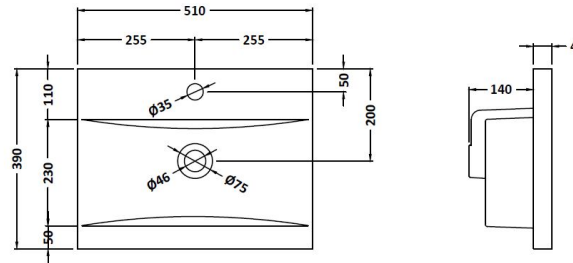

Packaging Dimensions

Height (mm):	560
Width (mm):	520
Depth (mm):	405
Gross Weight (kg):	13.1

Packaging Data

Box Colour:	Brown Cardboard Box - Printed
Box Qty:	0
Label Size:	0 x 0
Label Colour:	Not Applicable
Label Qty:	0

Outer Box Dimensions (If Applicable)

Height (mm):	
Width (mm):	
Depth (mm):	
Gross Weight (kg):	
Barcode:	5056462614359

Product Details

Country of Origin:	China
Fitting Instruction:	No
CE Certification:	N/A
FSC Certified Materials:	Yes
Colour:	Gloss White
Construction Method:	Cam & Wood Dowel
Construction Type:	Rigid
Cabinet Finish:	MFC Painted Gloss
Fascia Finish:	Mdf Painted Gloss
Cabinet Thickness (mm):	16
Fascia Thickness (mm):	18
Drawer Included:	No
Drawer Type:	Not Applicable
No of Shelves:	0
Hinge Type:	95 Degree Soft Close
Hinge Included:	Yes, Supplied
Adjustable Legs:	No, Not Required
Fixings Included:	Yes
Handle Style:	Contemporary
Waste Shroud:	No
Handle Included:	Yes, Supplied
Handle Type:	D-Shape

Sales Code: NVM012

Description: 500 Mid-Edged Basin 1 Th

Product Dimensions

Height (mm):	180
Width (mm):	510
Depth (mm):	390
Nett Weight (kg):	10.54

Packaging Dimensions

Height (mm):	210
Width (mm):	410
Depth (mm):	530
Gross Weight (kg):	10.54

Packaging Data

Box Colour:	Brown Cardboard Box - Printed
Box Qty:	1
Label Size:	100 x 50
Label Colour:	White Label
Label Qty:	2

Outer Box Dimensions (If Applicable)

Height (mm):	
Width (mm):	
Depth (mm):	
Gross Weight (kg):	
Barcode:	5055369043446