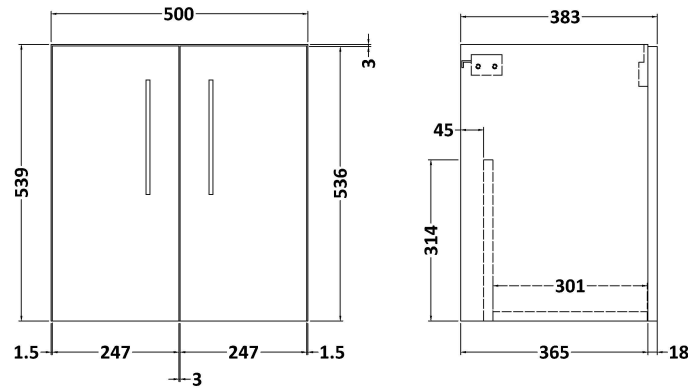

Sales Code: ARN121A

Description: 500 Wh 2-Door Vanity & Basin 1

Packaging Details

Barcode: 5056462667133

Sales Code: NVF121

Description: 500 Wh 2-Door Unit (365 Deep)

Product Dimensions

Height (mm):	539
Width (mm):	500
Depth (mm):	383
Nett Weight (kg):	12.6

Packaging Dimensions

Height (mm):	560
Width (mm):	520
Depth (mm):	405
Gross Weight (kg):	13.1

Packaging Data

Box Colour:	Brown Cardboard Box - Printed
Box Qty:	0
Label Size:	0 x 0
Label Colour:	Not Applicable
Label Qty:	0

Outer Box Dimensions (If Applicable)

Height (mm):	
Width (mm):	
Depth (mm):	
Gross Weight (kg):	
Barcode:	5056462614359

Product Details

Country of Origin:	China
Fitting Instruction:	No
CE Certification:	N/A
FSC Certified Materials:	Yes
Colour:	Gloss White
Construction Method:	Cam & Wood Dowel
Construction Type:	Rigid
Cabinet Finish:	MFC Painted Gloss
Fascia Finish:	Mdf Painted Gloss
Cabinet Thickness (mm):	16
Fascia Thickness (mm):	18
Drawer Included:	No
Drawer Type:	Not Applicable
No of Shelves:	0
Hinge Type:	95 Degree Soft Close
Hinge Included:	Yes, Supplied
Adjustable Legs:	No, Not Required
Fixings Included:	Yes
Handle Style:	Contemporary
Waste Shroud:	No
Handle Included:	Yes, Supplied
Handle Type:	D-Shape

Sales Code: NVM012

Description: 500 Mid-Edged Basin 1 Th

Product Dimensions

Height (mm):	180
Width (mm):	510
Depth (mm):	390
Nett Weight (kg):	10.54

Packaging Dimensions

Height (mm):	210
Width (mm):	410
Depth (mm):	530
Gross Weight (kg):	10.54