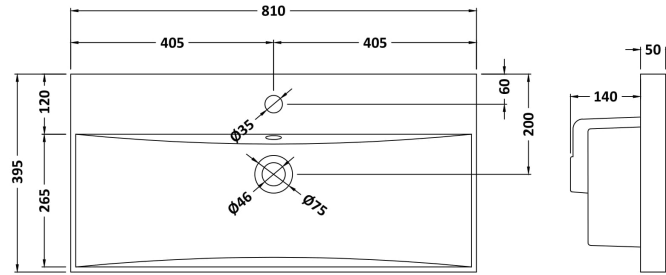

Packaging Dimensions

Height (mm):	835
Width (mm):	820
Depth (mm):	375
Gross Weight (kg):	26

Packaging Data

Box Colour:	Brown Cardboard Box - Printed
Box Qty:	0
Label Size:	0 x 0
Label Colour:	Not Applicable
Label Qty:	0

Outer Box Dimensions (If Applicable)

Height (mm):	
Width (mm):	
Depth (mm):	
Gross Weight (kg):	
Barcode:	5056462614328

Product Details

Country of Origin:	China
Fitting Instruction:	No
CE Certification:	N/A
FSC Certified Materials:	Yes
Colour:	Gloss White
Construction Method:	Cam & Wood Dowel
Construction Type:	Rigid
Cabinet Finish:	MFC Painted Gloss
Fascia Finish:	Mdf Painted Gloss
Cabinet Thickness (mm):	16
Fascia Thickness (mm):	18
Drawer Included:	No
Drawer Type:	Not Applicable
No of Shelves:	1
Hinge Type:	95 Degree Soft Close
Hinge Included:	Yes, Supplied
Adjustable Legs:	No, Not Required
Fixings Included:	Yes
Handle Style:	Contemporary
Waste Shroud:	No
Handle Included:	Yes, Supplied
Handle Type:	D-Shape

Sales Code: NVM035

Description: 800 Thin Edged Basin 1Th

Product Dimensions

Height (mm):	170
Width (mm):	810
Depth (mm):	395
Nett Weight (kg):	14.5

Packaging Dimensions

Height (mm):	190
Width (mm):	830
Depth (mm):	415
Gross Weight (kg):	15

Packaging Data

Box Colour:	Brown Cardboard Box
Box Qty:	1
Label Size:	100 x 50
Label Colour:	White Label
Label Qty:	2

Outer Box Dimensions (If Applicable)

Height (mm):	
Width (mm):	
Depth (mm):	
Gross Weight (kg):	
Barcode:	5056211853435