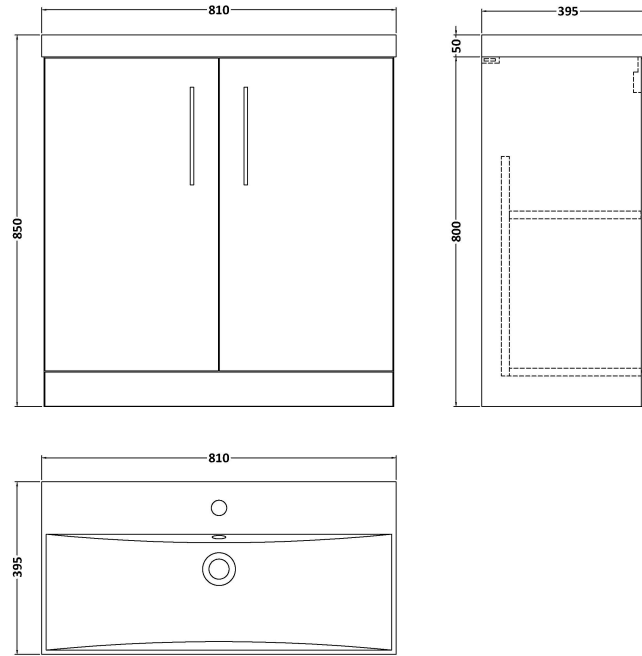

Sales Code: ARN105D

Description: 800 Fs 2-Door Vanity & Basin 3

Packaging Details

Barcode: 5056462616612

Sales Code: NVF105

Description: 800 Fs 2-Door Unit (365 Deep)

Product Dimensions

Height (mm):	800
Width (mm):	800
Depth (mm):	383
Nett Weight (kg):	25.5

Packaging Dimensions

Height (mm):	835
Width (mm):	820
Depth (mm):	375
Gross Weight (kg):	26

Packaging Data

Box Colour:	Brown Cardboard Box - Printed
Box Qty:	0
Label Size:	0 x 0
Label Colour:	Not Applicable
Label Qty:	0

Outer Box Dimensions (If Applicable)

Height (mm):	
Width (mm):	
Depth (mm):	
Gross Weight (kg):	
Barcode:	5056462614328

Product Details

Country of Origin:	China
Fitting Instruction:	No
CE Certification:	N/A
FSC Certified Materials:	Yes
Colour:	Gloss White
Construction Method:	Cam & Wood Dowel
Construction Type:	Rigid
Cabinet Finish:	MFC Painted Gloss
Fascia Finish:	Mdf Painted Gloss
Cabinet Thickness (mm):	16
Fascia Thickness (mm):	18
Drawer Included:	No
Drawer Type:	Not Applicable
No of Shelves:	1
Hinge Type:	95 Degree Soft Close
Hinge Included:	Yes, Supplied
Adjustable Legs:	No, Not Required
Fixings Included:	Yes
Handle Style:	Contemporary
Waste Shroud:	No
Handle Included:	Yes, Supplied
Handle Type:	D-Shape

Sales Code: NVM035

Description: 800 Thin Edged Basin 1Th

Product Dimensions

Height (mm):	170
Width (mm):	810
Depth (mm):	395
Nett Weight (kg):	14.5

Packaging Dimensions

Height (mm):	190
Width (mm):	830
Depth (mm):	415
Gross Weight (kg):	15