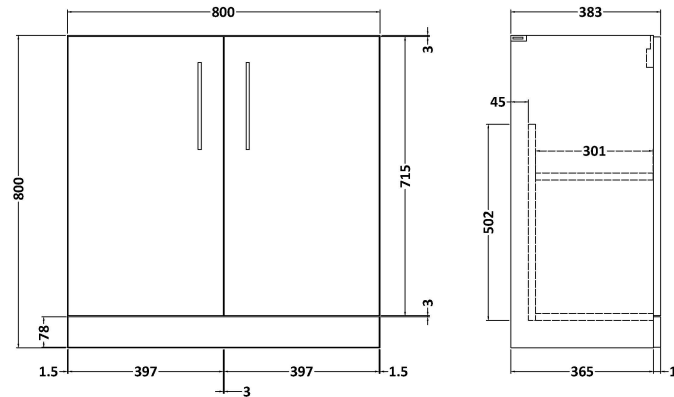

Sales Code: ARN105D

Description: 800 Fs 2-Door Vanity & Basin 3

Packaging Details

Barcode: 5056462616612

Sales Code: NVF105

Description: 800 Fs 2-Door Unit (365 Deep)

Product Dimensions

Height (mm):	800
Width (mm):	800
Depth (mm):	383
Nett Weight (kg):	25.5

Packaging Dimensions

Height (mm):	835
Width (mm):	820
Depth (mm):	375
Gross Weight (kg):	26

Packaging Data

Box Colour:	Brown Cardboard Box - Printed
Box Qty:	0
Label Size:	0 x 0
Label Colour:	Not Applicable
Label Qty:	0

Sales Code: NVM035

Description: 800 Thin Edged Basin 1Th

Product Dimensions

Height (mm):	170
Width (mm):	810
Depth (mm):	395
Nett Weight (kg):	14.5

Packaging Dimensions

Height (mm):	190
Width (mm):	830
Depth (mm):	415
Gross Weight (kg):	15

Packaging Data

Box Colour:	Brown Cardboard Box
Box Qty:	1
Label Size:	100 x 50
Label Colour:	White Label
Label Qty:	2

Outer Box Dimensions (If Applicable)

Height (mm):	
Width (mm):	
Depth (mm):	
Gross Weight (kg):	
Barcode:	5056211853435