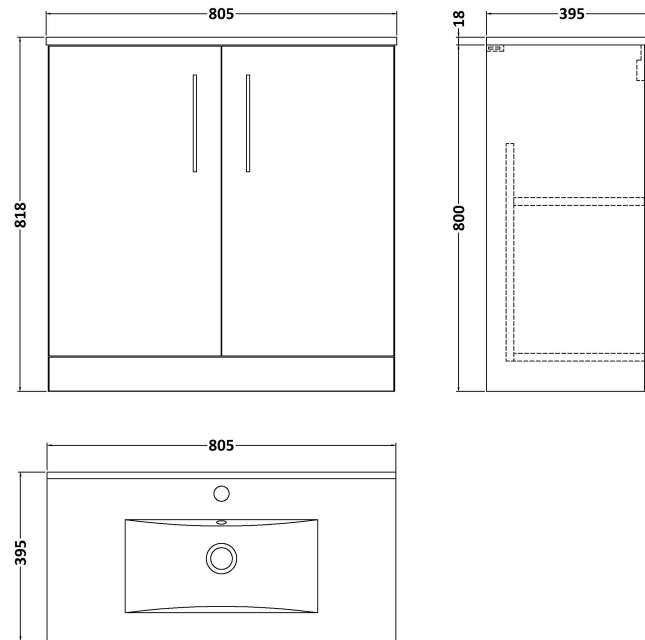

### Packaging Details

Barcode: 5056462616605

**Sales Code:** NVF105

**Description:** 800 Fs 2-Door Unit (365 Deep)

**Product Dimensions**

Height (mm):	800
Width (mm):	800
Depth (mm):	383
Nett Weight (kg):	25.5

**Packaging Dimensions**

Height (mm):	835
Width (mm):	820
Depth (mm):	375
Gross Weight (kg):	26

**Packaging Data**

Box Colour:	Brown Cardboard Box - Printed
Box Qty:	0
Label Size:	0 x 0
Label Colour:	Not Applicable
Label Qty:	0

**Sales Code:** NVM005

**Description:** Minimalist Basin 800mm

**Product Dimensions**

Height (mm):	170
Width (mm):	800
Depth (mm):	390
Nett Weight (kg):	16.9

**Packaging Dimensions**

Height (mm):	400
Width (mm):	820
Depth (mm):	200
Gross Weight (kg):	16.9

**Packaging Data**

Box Colour:	Brown Cardboard Box - Printed
Box Qty:	1
Label Size:	100 x 50
Label Colour:	White Label
Label Qty:	2

**Outer Box Dimensions (If Applicable)**

Height (mm):	
Width (mm):	
Depth (mm):	
Gross Weight (kg):	
Barcode:	5055146194675