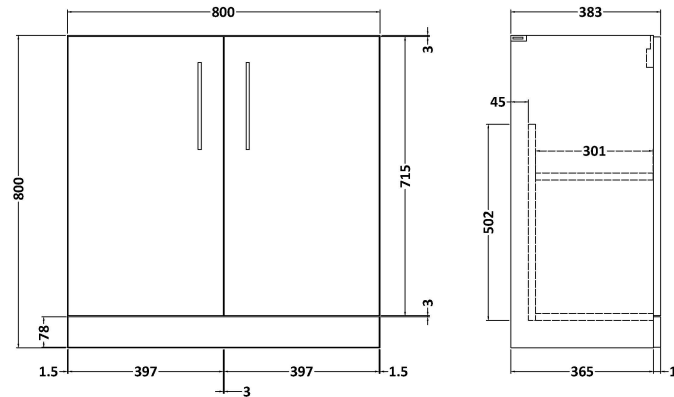

### Packaging Details

Barcode: 5056462616605

**Sales Code:** NVF105

**Description:** 800 Fs 2-Door Unit (365 Deep)

**Product Dimensions**

Height (mm):	800
Width (mm):	800
Depth (mm):	383
Nett Weight (kg):	25.5

**Packaging Dimensions**

Height (mm):	835
Width (mm):	820
Depth (mm):	375
Gross Weight (kg):	26

**Packaging Data**

Box Colour:	Brown Cardboard Box - Printed
Box Qty:	0
Label Size:	0 x 0
Label Colour:	Not Applicable
Label Qty:	0

**Outer Box Dimensions (If Applicable)**

Height (mm):	
Width (mm):	
Depth (mm):	
Gross Weight (kg):	
Barcode:	5056462614328

**Product Details**

Country of Origin:	China
Fitting Instruction:	No
CE Certification:	N/A
FSC Certified Materials:	Yes
Colour:	Gloss White
Construction Method:	Cam & Wood Dowel
Construction Type:	Rigid
Cabinet Finish:	MFC Painted Gloss
Fascia Finish:	Mdf Painted Gloss
Cabinet Thickness (mm):	16
Fascia Thickness (mm):	18
Drawer Included:	No
Drawer Type:	Not Applicable
No of Shelves:	1
Hinge Type:	95 Degree Soft Close
Hinge Included:	Yes, Supplied
Adjustable Legs:	No, Not Required
Fixings Included:	Yes
Handle Style:	Contemporary
Waste Shroud:	No
Handle Included:	Yes, Supplied
Handle Type:	D-Shape

**Sales Code:** NVM005

**Description:** Minimalist Basin 800mm

**Product Dimensions**

Height (mm):	170
Width (mm):	800
Depth (mm):	390
Nett Weight (kg):	16.9

**Packaging Dimensions**

Height (mm):	400
Width (mm):	820
Depth (mm):	200
Gross Weight (kg):	16.9