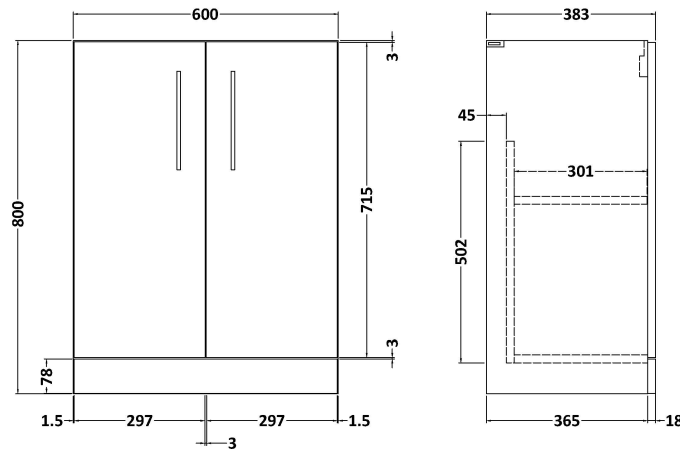

### Product Dimensions

Height (mm):	800
Width (mm):	600
Depth (mm):	383
Nett Weight (kg):	19.5

### Packaging Dimensions

Height (mm):	835
Width (mm):	620
Depth (mm):	375
Gross Weight (kg):	20

### Product Dimensions

Height (mm):	170
Width (mm):	610
Depth (mm):	395
Nett Weight (kg):	11

### Packaging Dimensions

Height (mm):	190
Width (mm):	630
Depth (mm):	415
Gross Weight (kg):	11.5