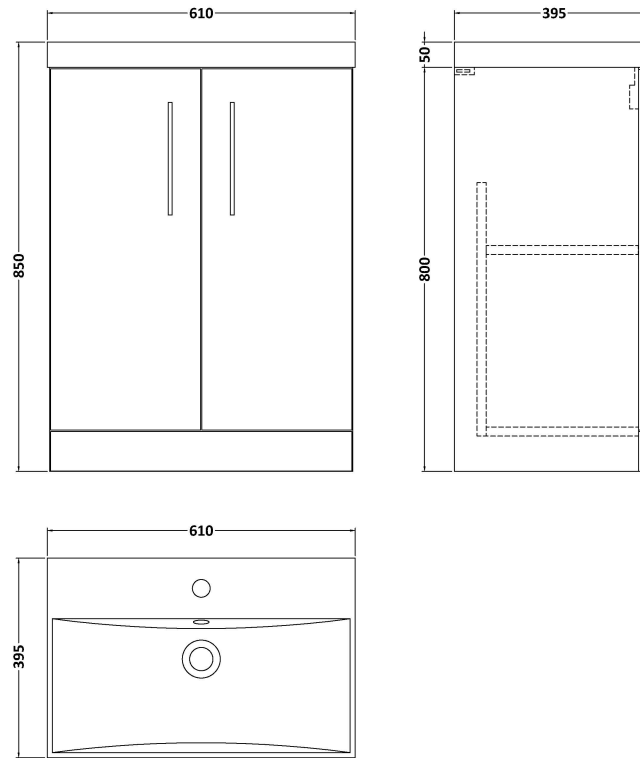

Sales Code: ARN103D

Description: 600 Fs 2-Door Vanity & Basin 3

Packaging Details

Barcode: 5056462614816