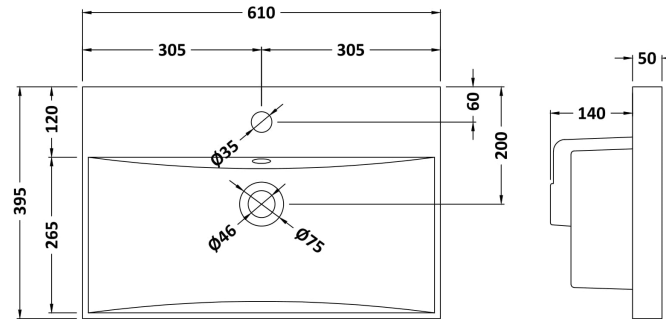

### Product Dimensions

Height (mm):	800
Width (mm):	600
Depth (mm):	383
Nett Weight (kg):	19.5

### Packaging Dimensions

Height (mm):	835
Width (mm):	620
Depth (mm):	375
Gross Weight (kg):	20

### Outer Box Dimensions (If Applicable)

Height (mm):	
Width (mm):	
Depth (mm):	
Gross Weight (kg):	
Barcode:	5056462614298

### Product Dimensions

Height (mm):	170
Width (mm):	610
Depth (mm):	395
Nett Weight (kg):	11