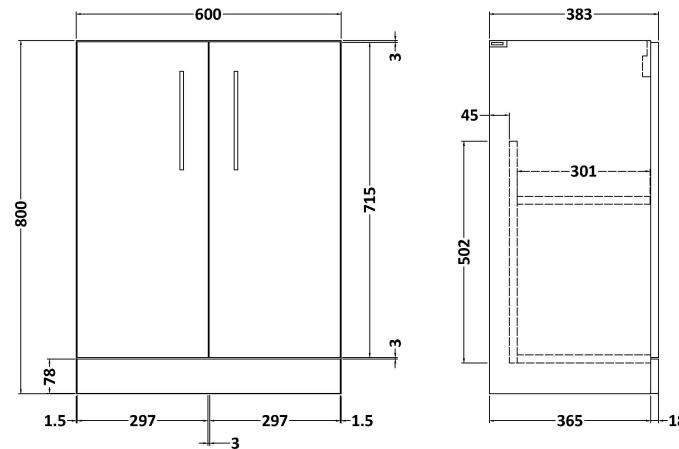

### Product Dimensions

Height (mm):	800
Width (mm):	600
Depth (mm):	383
Nett Weight (kg):	19.5

### Packaging Dimensions

Height (mm):	835
Width (mm):	620
Depth (mm):	375
Gross Weight (kg):	20

### Product Dimensions

Height (mm):	170
Width (mm):	600
Depth (mm):	390
Nett Weight (kg):	10.76

### Packaging Dimensions

Height (mm):	200
Width (mm):	400
Depth (mm):	620
Gross Weight (kg):	10.76