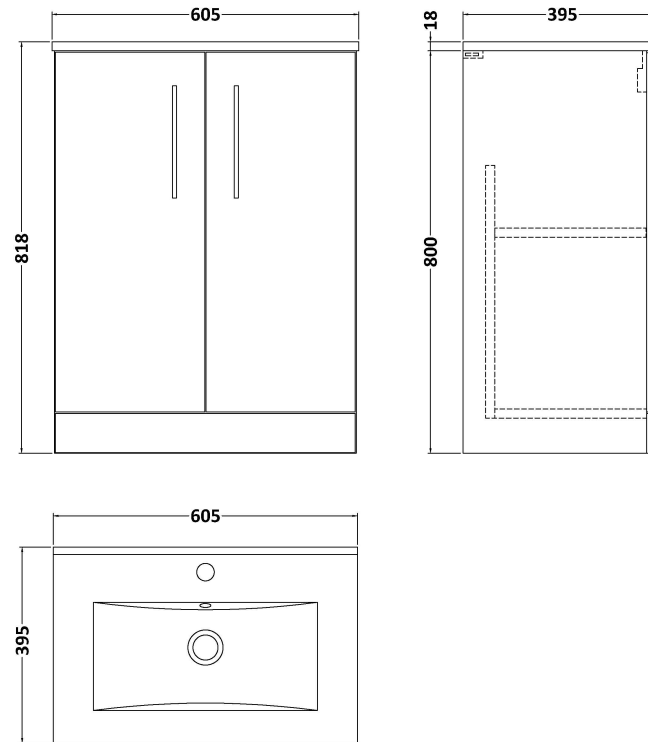

Sales Code: ARN103B

Description: 600 Fs 2-Door Vanity & Basin 2

Packaging Details

Barcode: 5056462614809