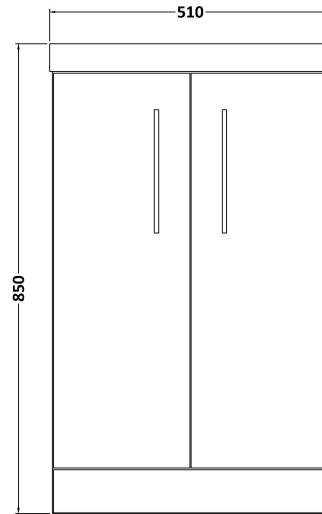

Sales Code: ARN101D

Description: 500 Fs 2-Door Vanity & Basin 3

Packaging Details

Barcode: 5056462615622