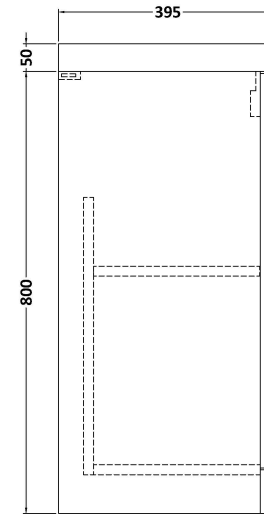

Sales Code: ARN101D

Description: 500 Fs 2-Door Vanity & Basin 3

Packaging Details

Barcode: 5056462615622