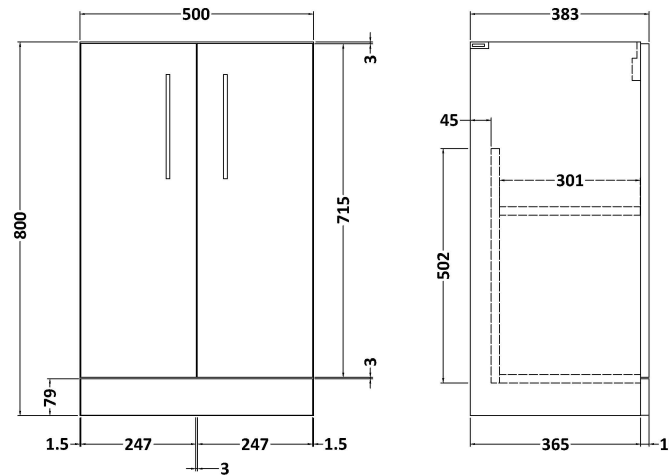

### Product Dimensions

Height (mm):	800
Width (mm):	500
Depth (mm):	383
Nett Weight (kg):	17.5

### Packaging Dimensions

Height (mm):	835
Width (mm):	520
Depth (mm):	375
Gross Weight (kg):	18

### Product Dimensions

Height (mm):	170
Width (mm):	510
Depth (mm):	395
Nett Weight (kg):	9.5

### Packaging Dimensions

Height (mm):	190
Width (mm):	530
Depth (mm):	415
Gross Weight (kg):	10