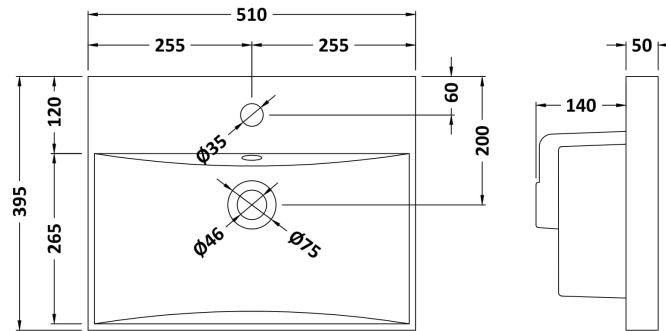

### Product Dimensions

Height (mm):	800
Width (mm):	500
Depth (mm):	383
Nett Weight (kg):	17.5

### Packaging Dimensions

Height (mm):	835
Width (mm):	520
Depth (mm):	375
Gross Weight (kg):	18

### Outer Box Dimensions (If Applicable)

Height (mm):	
Width (mm):	
Depth (mm):	
Gross Weight (kg):	
Barcode:	5056462614267

### Product Dimensions

Height (mm):	170
Width (mm):	510
Depth (mm):	395
Nett Weight (kg):	9.5