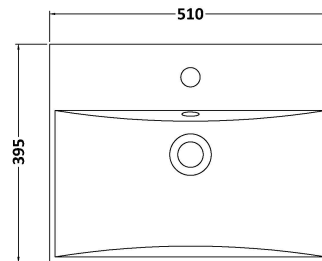

Sales Code: ARN101D

Description: 500 Fs 2-Door Vanity & Basin 3

Packaging Details

Barcode: 5056462615622