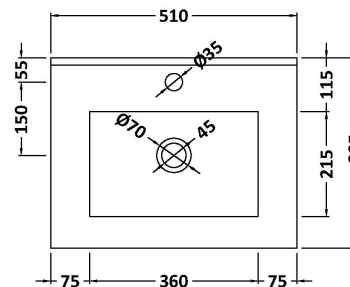

Packaging Dimensions

Height (mm):	835
Width (mm):	520
Depth (mm):	375
Gross Weight (kg):	18

Packaging Data

Box Colour:	Brown Cardboard Box - Printed
Box Qty:	0
Label Size:	0 x 0
Label Colour:	Not Applicable
Label Qty:	0

Outer Box Dimensions (If Applicable)

Height (mm):	
Width (mm):	
Depth (mm):	
Gross Weight (kg):	
Barcode:	5056462614267

Product Details

Country of Origin:	China
Fitting Instruction:	No
CE Certification:	N/A
FSC Certified Materials:	Yes
Colour:	Gloss White
Construction Method:	Cam & Wood Dowel
Construction Type:	Rigid
Cabinet Finish:	MFC Painted Gloss
Fascia Finish:	Mdf Painted Gloss
Cabinet Thickness (mm):	16
Fascia Thickness (mm):	18
Drawer Included:	No
Drawer Type:	Not Applicable
No of Shelves:	1
Hinge Type:	95 Degree Soft Close
Hinge Included:	Yes, Supplied
Adjustable Legs:	No, Not Required
Fixings Included:	Yes
Handle Style:	Contemporary
Waste Shroud:	No
Handle Included:	Yes, Supplied
Handle Type:	D-Shape

Sales Code: NVM001

Description: 500mm Minimalist Basin 1Th

Product Dimensions

Height (mm):	170
Width (mm):	500
Depth (mm):	390
Nett Weight (kg):	9

Packaging Dimensions

Height (mm):	400
Width (mm):	520
Depth (mm):	200
Gross Weight (kg):	9

Packaging Data

Box Colour:	Brown Cardboard Box
Box Qty:	1
Label Size:	105 x 50
Label Colour:	White Label
Label Qty:	1

Outer Box Dimensions (If Applicable)

Height (mm):	
Width (mm):	
Depth (mm):	
Gross Weight (kg):	
Barcode:	5055275828670