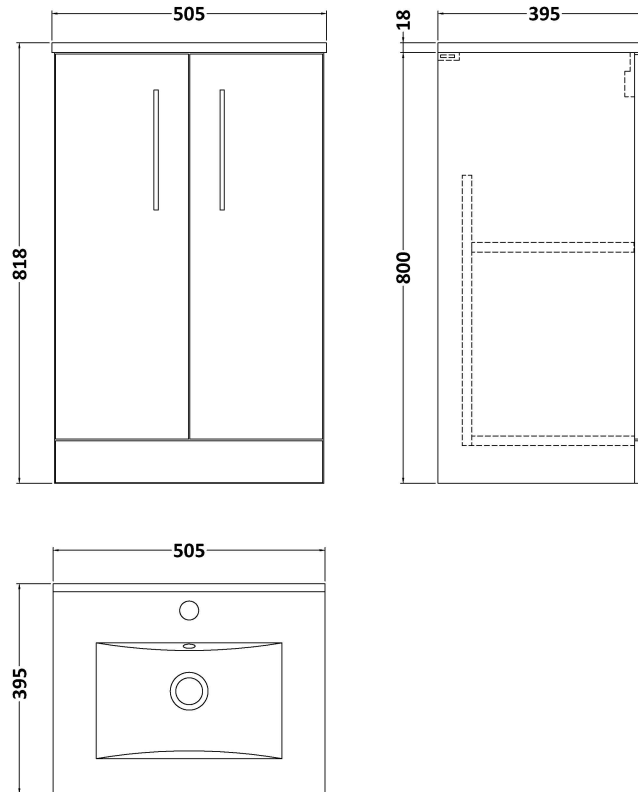

Sales Code: ARN101B

Description: 500 Fs 2-Door Vanity & Basin 2

Packaging Details

Barcode: 5056462615615

Sales Code: NVF101F

Description: 500 Fs 2-Door Unit (365 Deep)

Product Dimensions

Height (mm):	800
Width (mm):	500
Depth (mm):	383
Nett Weight (kg):	17.5

Packaging Dimensions

Height (mm):	835
Width (mm):	520
Depth (mm):	375
Gross Weight (kg):	18

Packaging Data

Box Colour:	Brown Cardboard Box - Printed
Box Qty:	0
Label Size:	0 x 0
Label Colour:	Not Applicable
Label Qty:	0

Outer Box Dimensions (If Applicable)

Height (mm):	
Width (mm):	
Depth (mm):	
Gross Weight (kg):	
Barcode:	5056462614267

Product Details

Country of Origin:	China
Fitting Instruction:	No
CE Certification:	N/A
FSC Certified Materials:	Yes
Colour:	Gloss White
Construction Method:	Cam & Wood Dowel
Construction Type:	Rigid
Cabinet Finish:	MFC Painted Gloss
Fascia Finish:	Mdf Painted Gloss
Cabinet Thickness (mm):	16
Fascia Thickness (mm):	18
Drawer Included:	No
Drawer Type:	Not Applicable
No of Shelves:	1
Hinge Type:	95 Degree Soft Close
Hinge Included:	Yes, Supplied
Adjustable Legs:	No, Not Required
Fixings Included:	Yes
Handle Style:	Contemporary
Waste Shroud:	No
Handle Included:	Yes, Supplied
Handle Type:	D-Shape

Sales Code: NVM001

Description: 500mm Minimalist Basin 1Th

Product Dimensions

Height (mm):	170
Width (mm):	500
Depth (mm):	390
Nett Weight (kg):	9

Packaging Dimensions

Height (mm):	400
Width (mm):	520
Depth (mm):	200
Gross Weight (kg):	9