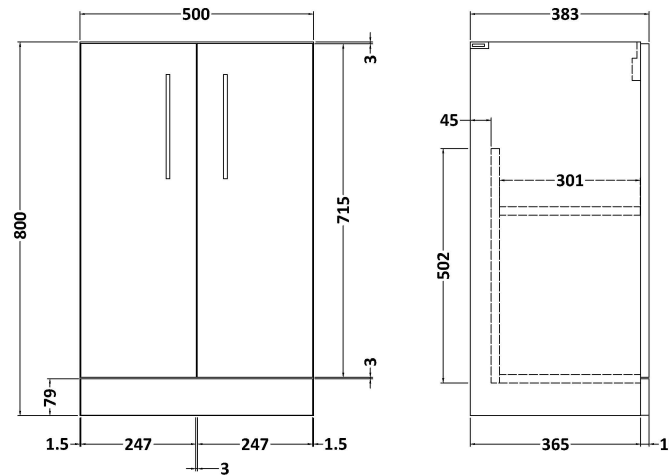

Sales Code: ARN101B

Description: 500 Fs 2-Door Vanity & Basin 2

Packaging Details

Barcode: 5056462615615

Sales Code: NVF101F

Description: 500 Fs 2-Door Unit (365 Deep)

Product Dimensions

Height (mm):	800
Width (mm):	500
Depth (mm):	383
Nett Weight (kg):	17.5

Packaging Dimensions

Height (mm):	835
Width (mm):	520
Depth (mm):	375
Gross Weight (kg):	18

Packaging Data

Box Colour:	Brown Cardboard Box - Printed
Box Qty:	0
Label Size:	0 x 0
Label Colour:	Not Applicable
Label Qty:	0

Outer Box Dimensions (If Applicable)

Height (mm):	
Width (mm):	
Depth (mm):	
Gross Weight (kg):	
Barcode:	5056462614267

Product Details

Country of Origin:	China
Fitting Instruction:	No
CE Certification:	N/A
FSC Certified Materials:	Yes
Colour:	Gloss White
Construction Method:	Cam & Wood Dowel
Construction Type:	Rigid
Cabinet Finish:	MFC Painted Gloss
Fascia Finish:	Mdf Painted Gloss
Cabinet Thickness (mm):	16
Fascia Thickness (mm):	18
Drawer Included:	No
Drawer Type:	Not Applicable
No of Shelves:	1
Hinge Type:	95 Degree Soft Close
Hinge Included:	Yes, Supplied
Adjustable Legs:	No, Not Required
Fixings Included:	Yes
Handle Style:	Contemporary
Waste Shroud:	No
Handle Included:	Yes, Supplied
Handle Type:	D-Shape

Sales Code: NVM001

Description: 500mm Minimalist Basin 1Th

Product Dimensions

Height (mm):	170
Width (mm):	500
Depth (mm):	390
Nett Weight (kg):	9

Packaging Dimensions

Height (mm):	400
Width (mm):	520
Depth (mm):	200
Gross Weight (kg):	9