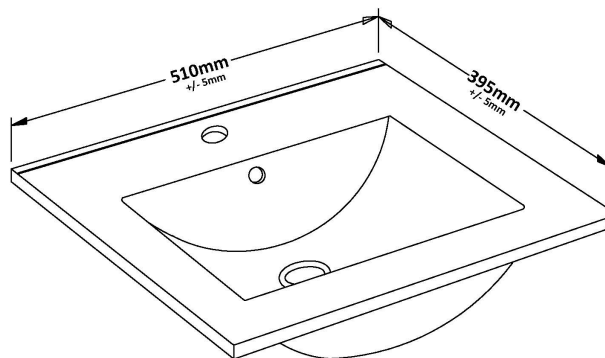

Packaging Dimensions

Height (mm):	835
Width (mm):	520
Depth (mm):	375
Gross Weight (kg):	18

Packaging Data

Box Colour:	Brown Cardboard Box - Printed
Box Qty:	0
Label Size:	0 x 0
Label Colour:	Not Applicable
Label Qty:	0

Outer Box Dimensions (If Applicable)

Height (mm):	
Width (mm):	
Depth (mm):	
Gross Weight (kg):	
Barcode:	5056462614267

Product Details

Country of Origin:	China
Fitting Instruction:	No
CE Certification:	N/A
FSC Certified Materials:	Yes
Colour:	Gloss White
Construction Method:	Cam & Wood Dowel
Construction Type:	Rigid
Cabinet Finish:	MFC Painted Gloss
Fascia Finish:	Mdf Painted Gloss
Cabinet Thickness (mm):	16
Fascia Thickness (mm):	18
Drawer Included:	No
Drawer Type:	Not Applicable
No of Shelves:	1
Hinge Type:	95 Degree Soft Close
Hinge Included:	Yes, Supplied
Adjustable Legs:	No, Not Required
Fixings Included:	Yes
Handle Style:	Contemporary
Waste Shroud:	No
Handle Included:	Yes, Supplied
Handle Type:	D-Shape

Sales Code: NVM001

Description: 500mm Minimalist Basin 1Th

Product Dimensions

Height (mm):	170
Width (mm):	500
Depth (mm):	390
Nett Weight (kg):	9

Packaging Dimensions

Height (mm):	400
Width (mm):	520
Depth (mm):	200
Gross Weight (kg):	9

Packaging Data

Box Colour:	Brown Cardboard Box
Box Qty:	1
Label Size:	105 x 50
Label Colour:	White Label
Label Qty:	1

Outer Box Dimensions (If Applicable)

Height (mm):	
Width (mm):	
Depth (mm):	
Gross Weight (kg):	
Barcode:	5055275828670