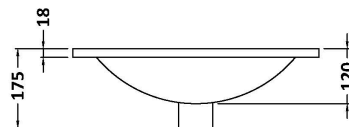

Packaging Dimensions

Height (mm):	835
Width (mm):	520
Depth (mm):	375
Gross Weight (kg):	18

Packaging Data

Box Colour:	Brown Cardboard Box - Printed
Box Qty:	0
Label Size:	0 x 0
Label Colour:	Not Applicable
Label Qty:	0

Outer Box Dimensions (If Applicable)

Height (mm):	
Width (mm):	
Depth (mm):	
Gross Weight (kg):	
Barcode:	5056462614267

Product Details

Country of Origin:	China
Fitting Instruction:	No
CE Certification:	N/A
FSC Certified Materials:	Yes
Colour:	Gloss White
Construction Method:	Cam & Wood Dowel
Construction Type:	Rigid
Cabinet Finish:	MFC Painted Gloss
Fascia Finish:	Mdf Painted Gloss
Cabinet Thickness (mm):	16
Fascia Thickness (mm):	18
Drawer Included:	No
Drawer Type:	Not Applicable
No of Shelves:	1
Hinge Type:	95 Degree Soft Close
Hinge Included:	Yes, Supplied
Adjustable Legs:	No, Not Required
Fixings Included:	Yes
Handle Style:	Contemporary
Waste Shroud:	No
Handle Included:	Yes, Supplied
Handle Type:	D-Shape

Sales Code: NVM001

Description: 500mm Minimalist Basin 1Th

Product Dimensions

Height (mm):	170
Width (mm):	500
Depth (mm):	390
Nett Weight (kg):	9

Packaging Dimensions

Height (mm):	400
Width (mm):	520
Depth (mm):	200
Gross Weight (kg):	9

Packaging Data

Box Colour:	Brown Cardboard Box
Box Qty:	1
Label Size:	105 x 50
Label Colour:	White Label
Label Qty:	1

Outer Box Dimensions (If Applicable)

Height (mm):	
Width (mm):	
Depth (mm):	
Gross Weight (kg):	
Barcode:	5055275828670