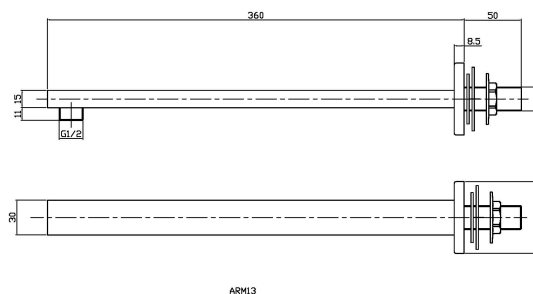

Sales Code: ARM813

Description: Small Rectangular Shower Arm

ARM13

Product Dimensions

Length (mm):	
Width (mm):	62
Height (mm):	62
Depth (mm):	410
Nett Weight (kg):	0.43

Packaging Dimensions

Length (mm):	420
Width (mm):	10
Height (mm):	
Gross Weight (kg):	0.43

Packaging Data

Box Colour:	White Cardboard Box
Box Qty:	1
Label Size:	100 x 50
Label Colour:	White Label
Label Qty:	2

Outer Box Dimensions (If Applicable)

Length (mm):	
Width (mm):	490
Height (mm):	430
Depth (mm):	380
Gross Weight (kg):	20
Barcode:	5056462620480

Product Details

Country of Origin:	China
Fitting Instruction:	No
Product Material:	Brass
Mount Type:	Surface, Wall
Outlet Elbow Supplied:	No
Easy Clean:	Not Applicable
Head Included:	No
Handset Included:	Not Applicable
Body Jets Included:	No
No of Body Jets:	Not Applicable
Operating Pressure (bar):	
Valve/Cartridge Type:	Not Applicable
Flow Rates (L/min):	0.1 bar: N/A 0.5 bar: N/A 1 bar: N/A 2 bar: N/A 3 bar: N/A
TMV2 Approved:	No Approval No: N/A
TMV3 Approved:	No Approval No: N/A
WRAS Approved:	No Approval No: N/A
Head Function:	Not Applicable
Handset Function:	Not Applicable
Body Jet Info:	Not Applicable
Pipe Size:	Not Applicable
Pipe Centres:	N/A
Colour/Finish:	Brushed Brass
Hose Included:	Not Applicable
No. of Outlets:	1