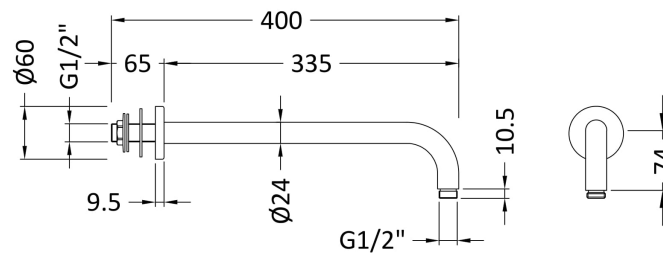

Sales Code: ARM801

Description: W/H Shower Arm

### Product Dimensions

Length (mm):	
Width (mm):	60
Height (mm):	85
Depth (mm):	400
Nett Weight (kg):	0.5

### Packaging Dimensions

Length (mm):	102
Width (mm):	38
Height (mm):	
Gross Weight (kg):	0.5

### Outer Box Dimensions (If Applicable)

Length (mm):	
Width (mm):	430
Height (mm):	365
Depth (mm):	430
Gross Weight (kg):	19
Barcode:	5056462620268