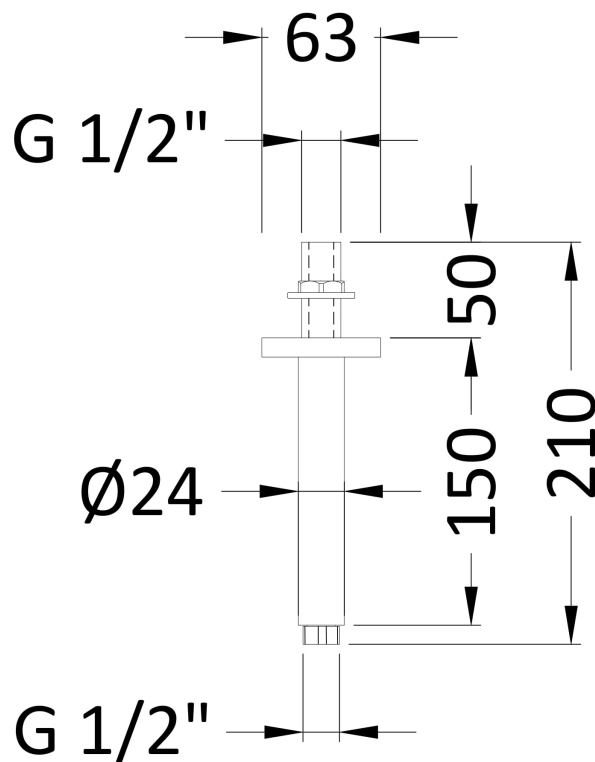

Sales Code: ARM715

Description: Round Ceiling Arm 150mm

Product Dimensions

Length (mm):	
Width (mm):	63
Height (mm):	150
Depth (mm):	63
Nett Weight (kg):	0.43

Packaging Dimensions

Length (mm):	230
Width (mm):	80
Height (mm):	
Gross Weight (kg):	0.43

Packaging Data

Box Colour:	White Cardboard Box
Box Qty:	1
Label Size:	100 x 50
Label Colour:	White Label
Label Qty:	2

Outer Box Dimensions (If Applicable)

Length (mm):	
Width (mm):	480
Height (mm):	430
Depth (mm):	190
Gross Weight (kg):	9
Barcode:	5056462625645

Product Details

Country of Origin:	China
Fitting Instruction:	No
Product Material:	Brass
Mount Type:	Surface, Ceiling
Outlet Elbow Supplied:	No
Easy Clean:	Not Applicable
Head Included:	No
Handset Included:	Not Applicable
Body Jets Included:	No
No of Body Jets:	Not Applicable
Operating Pressure (bar):	
Valve/Cartridge Type:	Not Applicable
Flow Rates (L/min):	0.1 bar: N/A 0.5 bar: N/A 1 bar: N/A 2 bar: N/A 3 bar: N/A
TMV2 Approved:	No Approval No: N/A
TMV3 Approved:	No Approval No: N/A
WRAS Approved:	No Approval No: N/A
Head Function:	Not Applicable
Handset Function:	Not Applicable
Body Jet Info:	Not Applicable
Pipe Size:	Not Applicable
Pipe Centres:	N/A
Colour/Finish:	Brushed Gun Metal
Hose Included:	Not Applicable
No. of Outlets:	1