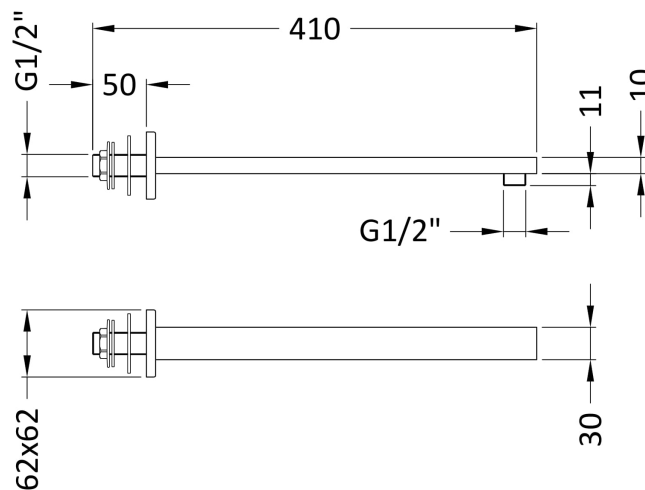

Sales Code: ARM713

Description: Small Rectangular Shower Arm

### Product Dimensions

Length (mm):	
Width (mm):	35
Height (mm):	20
Depth (mm):	355
Nett Weight (kg):	0.99

### Packaging Dimensions

Length (mm):	410
Width (mm):	120
Height (mm):	
Gross Weight (kg):	0.99

### Outer Box Dimensions (If Applicable)

Length (mm):	
Width (mm):	490
Height (mm):	430
Depth (mm):	380
Gross Weight (kg):	20
Barcode:	5056462625751