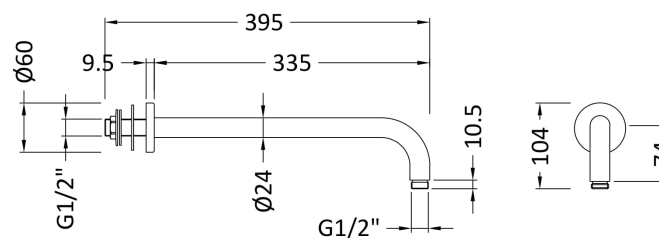

Sales Code: ARM701

Description: W/H Shower Arm

Product Dimensions

Length (mm):	
Width (mm):	62
Height (mm):	108
Depth (mm):	357
Nett Weight (kg):	0.5

Packaging Dimensions

Length (mm):	102
Width (mm):	38
Height (mm):	
Gross Weight (kg):	0.5

Packaging Data

Box Colour:	White Cardboard Box
Box Qty:	1
Label Size:	100 x 50
Label Colour:	White Label
Label Qty:	2

Outer Box Dimensions (If Applicable)

Length (mm):	
Width (mm):	430
Height (mm):	365
Depth (mm):	430
Gross Weight (kg):	19
Barcode:	5056462625638

Product Details

Country of Origin:	China
Fitting Instruction:	No
Product Material:	Brass
Mount Type:	Surface, Wall
Outlet Elbow Supplied:	No
Easy Clean:	Not Applicable
Head Included:	No
Handset Included:	Not Applicable
Body Jets Included:	No
No of Body Jets:	Not Applicable
Operating Pressure (bar):	
Valve/Cartridge Type:	Not Applicable
Flow Rates (L/min):	0.1 bar: N/A 0.5 bar: N/A 1 bar: N/A 2 bar: N/A 3 bar: N/A
TMV2 Approved:	No Approval No: N/A
TMV3 Approved:	No Approval No: N/A
WRAS Approved:	No Approval No: N/A
Head Function:	Not Applicable
Handset Function:	Not Applicable
Body Jet Info:	Not Applicable
Pipe Size:	Not Applicable
Pipe Centres:	Not Applicable
Colour/Finish:	Brushed Gun Metal
Hose Included:	
No. of Outlets:	1