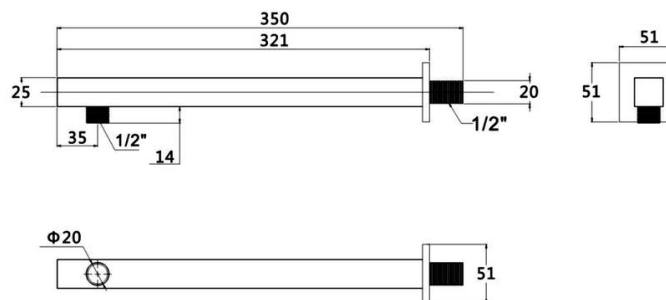

Sales Code: ARM19

Description: Square Shower Arm 350mm

**Product Dimensions**

Length (mm):	
Width (mm):	51
Height (mm):	51
Depth (mm):	350
Nett Weight (kg):	0.5

**Packaging Dimensions**

Length (mm):	400
Width (mm):	70
Height (mm):	
Gross Weight (kg):	0.5

**Packaging Data**

Box Colour:	White Cardboard Box
Box Qty:	1
Label Size:	100 x 50
Label Colour:	White Label
Label Qty:	2

**Outer Box Dimensions (If Applicable)**

Length (mm):	
Width (mm):	410
Height (mm):	290
Depth (mm):	507
Gross Weight (kg):	15
Barcode:	5055369029754

**Product Details**

Country of Origin:	China
Fitting Instruction:	No
Product Material:	Brass
Mount Type:	Surface, Wall
Outlet Elbow Supplied:	No
Easy Clean:	Not Applicable
Head Included:	No
Handset Included:	Not Applicable
Body Jets Included:	No
No of Body Jets:	Not Applicable
Operating Pressure (bar):	
Valve/Cartridge Type:	Not Applicable
Flow Rates (L/min):	0.1 bar: N/A 0.5 bar: N/A 1 bar: N/A 2 bar: N/A 3 bar: N/A
TMV2 Approved:	No Approval No: N/A
TMV3 Approved:	No Approval No: N/A
WRAS Approved:	No Approval No: N/A
Head Function:	Not Applicable
Handset Function:	Not Applicable
Body Jet Info:	Not Applicable
Pipe Size:	Not Applicable
Pipe Centres:	N/A
Colour/Finish:	Chrome
Hose Included:	Not Applicable
No. of Outlets:	1