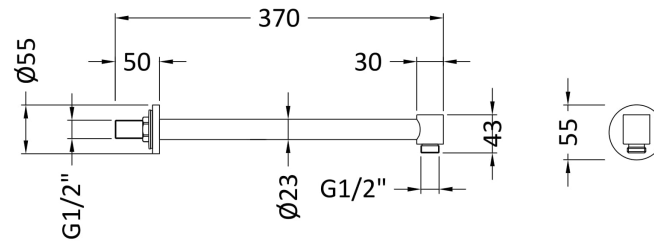

Sales Code: ARM03

Description: Contemporary W/H Shower Arm

Product Dimensions

Length (mm):	
Width (mm):	55
Height (mm):	55
Depth (mm):	328
Nett Weight (kg):	0.79

Packaging Dimensions

Length (mm):	410
Width (mm):	120
Height (mm):	
Gross Weight (kg):	0.79

Packaging Data

Box Colour:	White Cardboard Box
Box Qty:	1
Label Size:	100 x 50
Label Colour:	White Label
Label Qty:	2

Outer Box Dimensions (If Applicable)

Length (mm):	
Width (mm):	490
Height (mm):	430
Depth (mm):	380
Gross Weight (kg):	16
Barcode:	5055146185659

Product Details

Country of Origin:	China
Fitting Instruction:	No
Product Material:	Brass
Mount Type:	Surface, Wall
Outlet Elbow Supplied:	No
Easy Clean:	Not Applicable
Head Included:	No
Handset Included:	Not Applicable
Body Jets Included:	No
No of Body Jets:	Not Applicable
Operating Pressure (bar):	
Valve/Cartridge Type:	Not Applicable
Flow Rates (L/min):	0.1 bar: N/A 0.5 bar: N/A 1 bar: N/A 2 bar: N/A 3 bar: N/A
TMV2 Approved:	No Approval No: N/A
TMV3 Approved:	No Approval No: N/A
WRAS Approved:	No Approval No: N/A
Head Function:	Not Applicable
Handset Function:	Not Applicable
Body Jet Info:	Not Applicable
Pipe Size:	Not Applicable
Pipe Centres:	N/A
Colour/Finish:	Chrome
Hose Included:	Not Applicable
No. of Outlets:	1