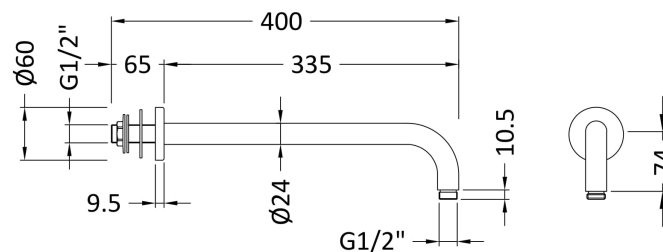

Sales Code: ARM01

Description: W/H Shower Arm

### Product Dimensions

Length (mm):	
Width (mm):	60
Height (mm):	85
Depth (mm):	400
Nett Weight (kg):	0.32

### Packaging Dimensions

Length (mm):	102
Width (mm):	38
Height (mm):	
Gross Weight (kg):	0.5

### Outer Box Dimensions (If Applicable)

Length (mm):	
Width (mm):	430
Height (mm):	365
Depth (mm):	430
Gross Weight (kg):	19
Barcode:	5055146185604