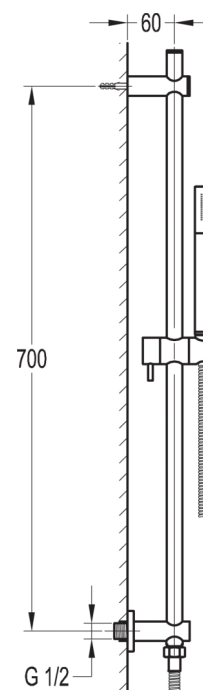

## ANNECY SLIDE RAIL SET WITH WALL OUTLET, KI036 HAND SHOWER AND KI200D FLEXIBLE HOSE

Category:  
Range:  
Weight:

Shower Accessories  
Anncy  
23kg

Guarantee:  
Sub Category:

10 year  
Slide Rail Sets

Dimensions are in millimetres except thread sizes which are BSP imperial.