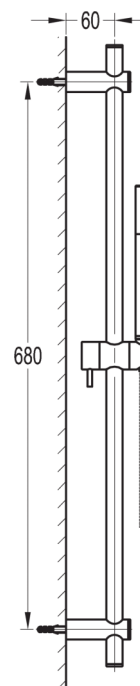

TECHNICAL DATA SHEET

ANNECY SLIDE RAIL SET WITH KI036 HAND SHOWER AND KI200D FLEXIBLE HOSE

Category:	Shower Accessories	Guarantee:	10 year
Range:	Annecy	Sub Category:	Slide Rail Sets
Weight:	23kg		

Dimensions are in millimetres except thread sizes which are BSP imperial.