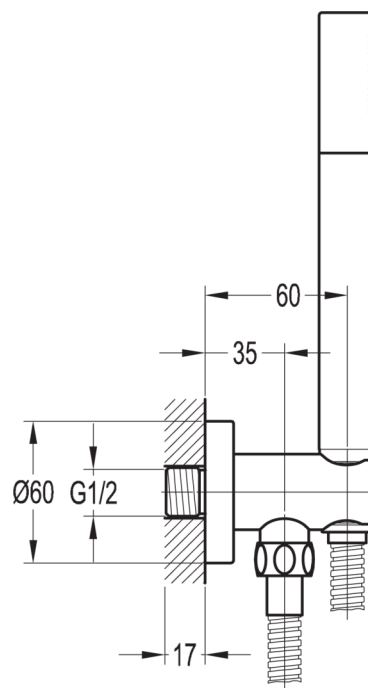

TECHNICAL DATA SHEET

ANNECY SHOWER SET WITH SHOWER BRACKET OUTLET ELBOW, KI036 HAND SHOWER AND KI200D HOSE

Category:  
Range:  
Weight:

Shower Accessories  
Anncy  
12kg

Guarantee:  
Sub Category:

10 year  
Hand Shower Kits

Dimensions are in millimetres except thread sizes which are BSP imperial.

**Features**

- The minimum operating pressure requirement for this product is 0.2 bar (LP)

**Notes**

Our guarantee is subject to the product having been installed, used and maintained in accordance with our instructions. All working parts (such as hinges, ceramic disks, cartridges, seals and cistern fittings), which are subject to normal wear and tear, are covered for 36 months from proof of purchase date. Our guarantee applies to the original purchaser and is non-transferable. Our guarantee is only applicable in the UK and ROI. This does not affect your statutory rights.