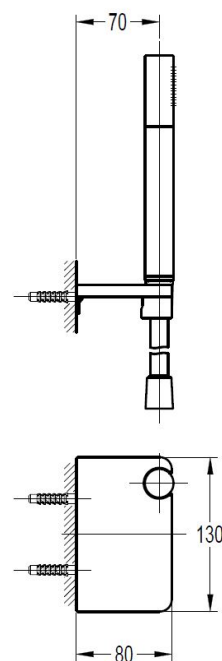

TECHNICAL DATA SHEET

ANNECY HAND SHOWER SET WITH SHELF SHOWER BRACKET, KI036 HAND SHOWER AND KI201 HOSE

Category:	Shower Accessories	Guarantee:	10 year
Range:	Annecy	Sub Category:	Hand Shower Kits
Weight:	12kg		

Dimensions are in millimetres except thread sizes which are BSP imperial.

Features

- The minimum operating pressure requirement for this product is 0.2 bar (LP)

Notes

Our guarantee is subject to the product having been installed, used and maintained in accordance with our instructions. All working parts (such as hinges, ceramic disks, cartridges, seals and cistern fittings), which are subject to normal wear and tear, are covered for 36 months from proof of purchase date. Our guarantee applies to the original purchaser and is non-transferable. Our guarantee is only applicable in the UK and ROI. This does not affect your statutory rights.